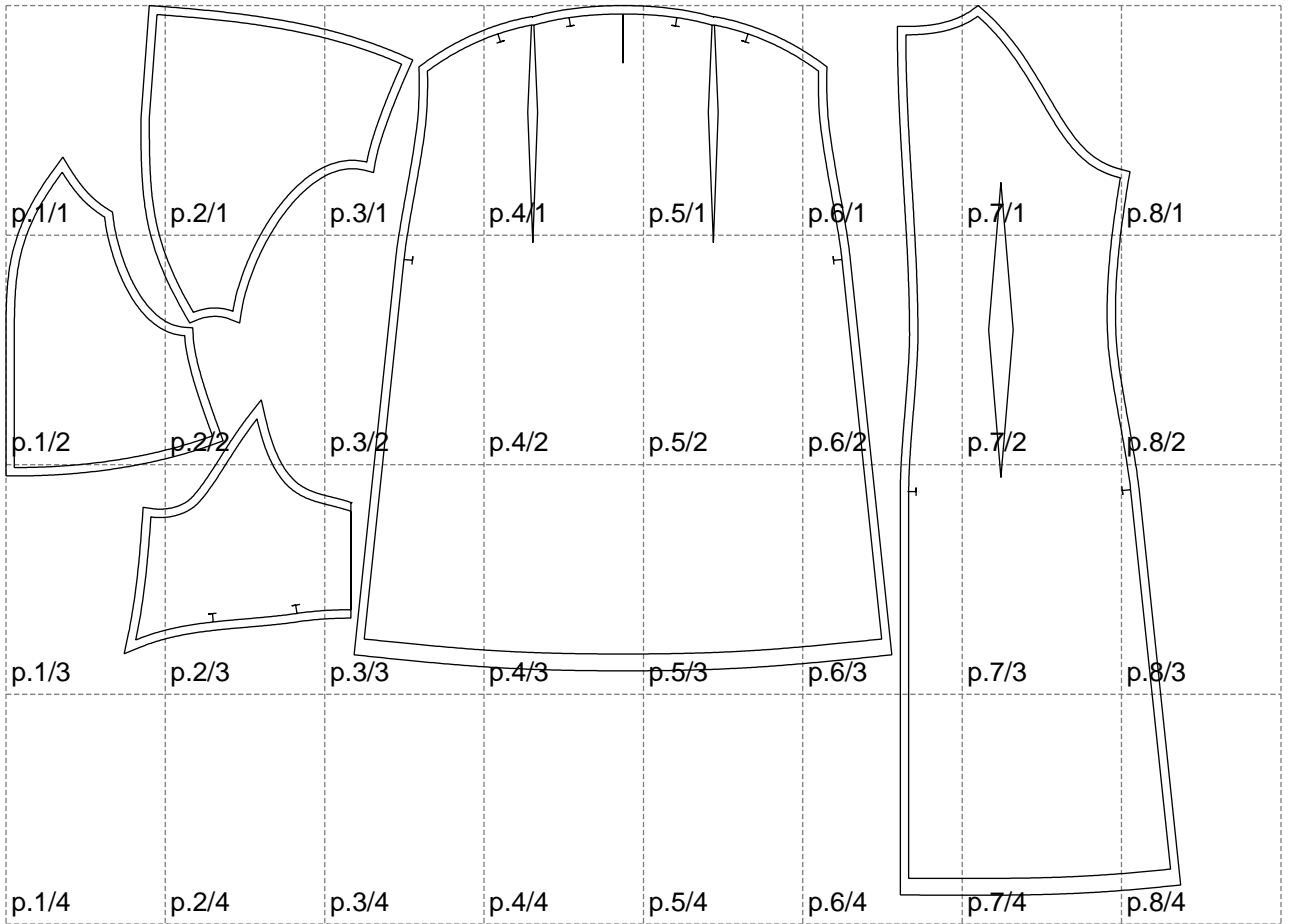

Not for print

Paper size: A4, size:1399.00 x1059.31 mm

# Example

size:1499.00 x1447.21 mm

Maneken =1 ver.0

rz\_1=170

rz\_16=92

rz\_17=78.8

rz\_18=71.8

rz\_19=100

rz\_20=98.1

---

. . . . .  
. . . . .  
. . . . .