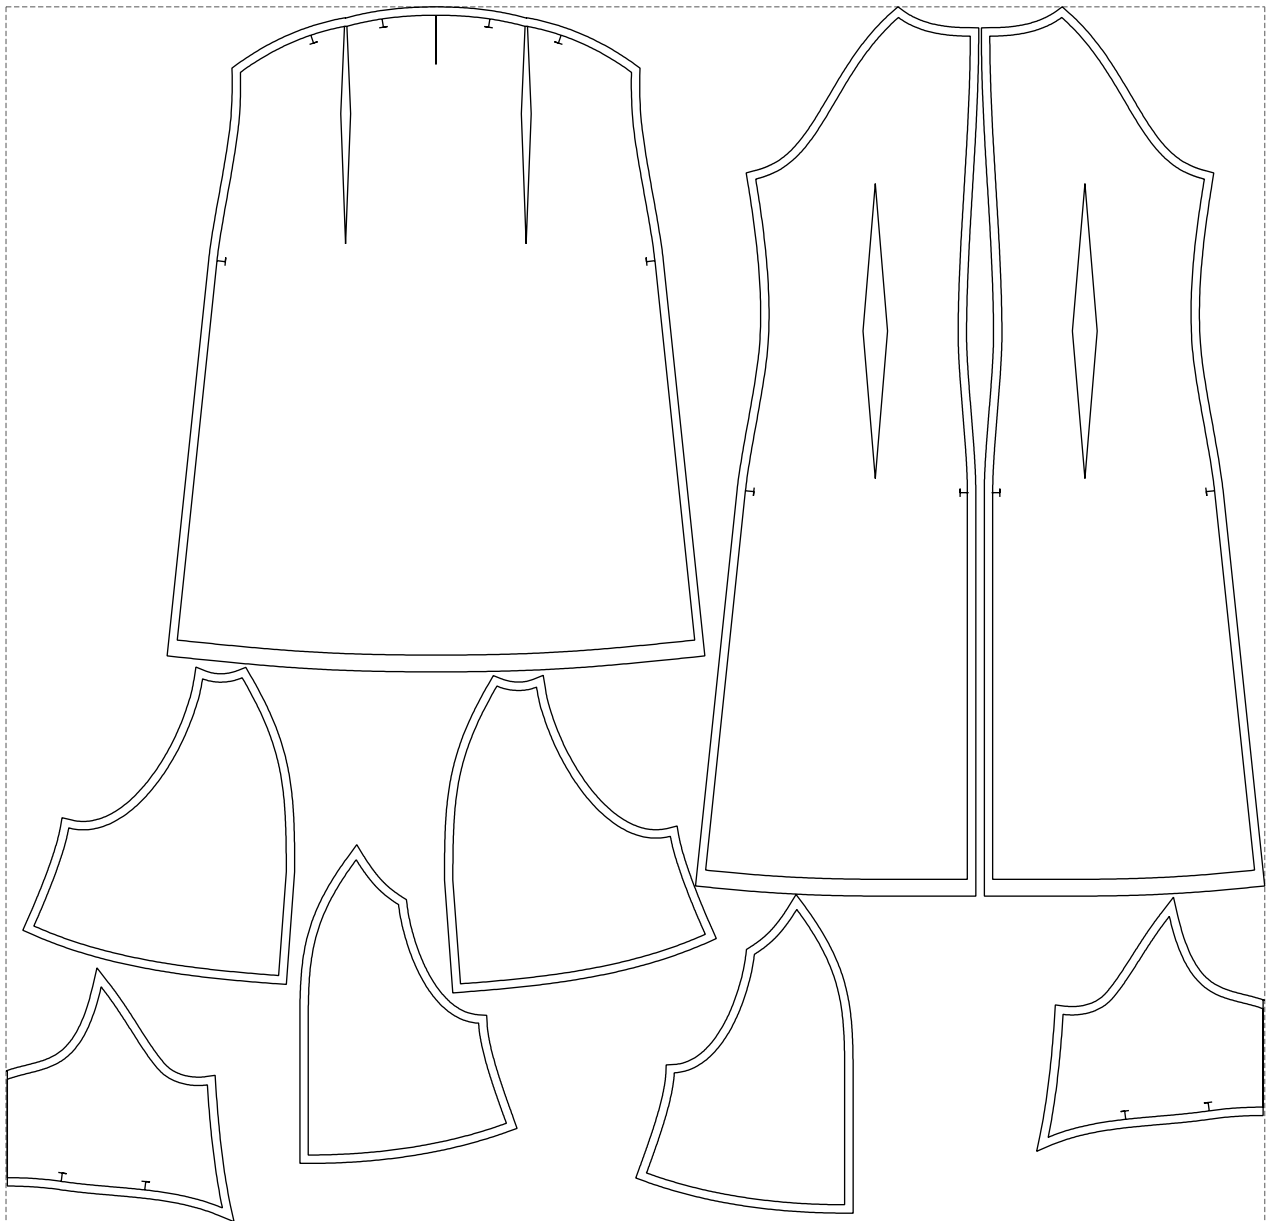

# Example

size:1499.00 x1447.21 mm

Maneken =1 ver.0

rz\_1=170

rz\_16=92

rz\_17=78.8

rz\_18=71.8

rz\_19=100