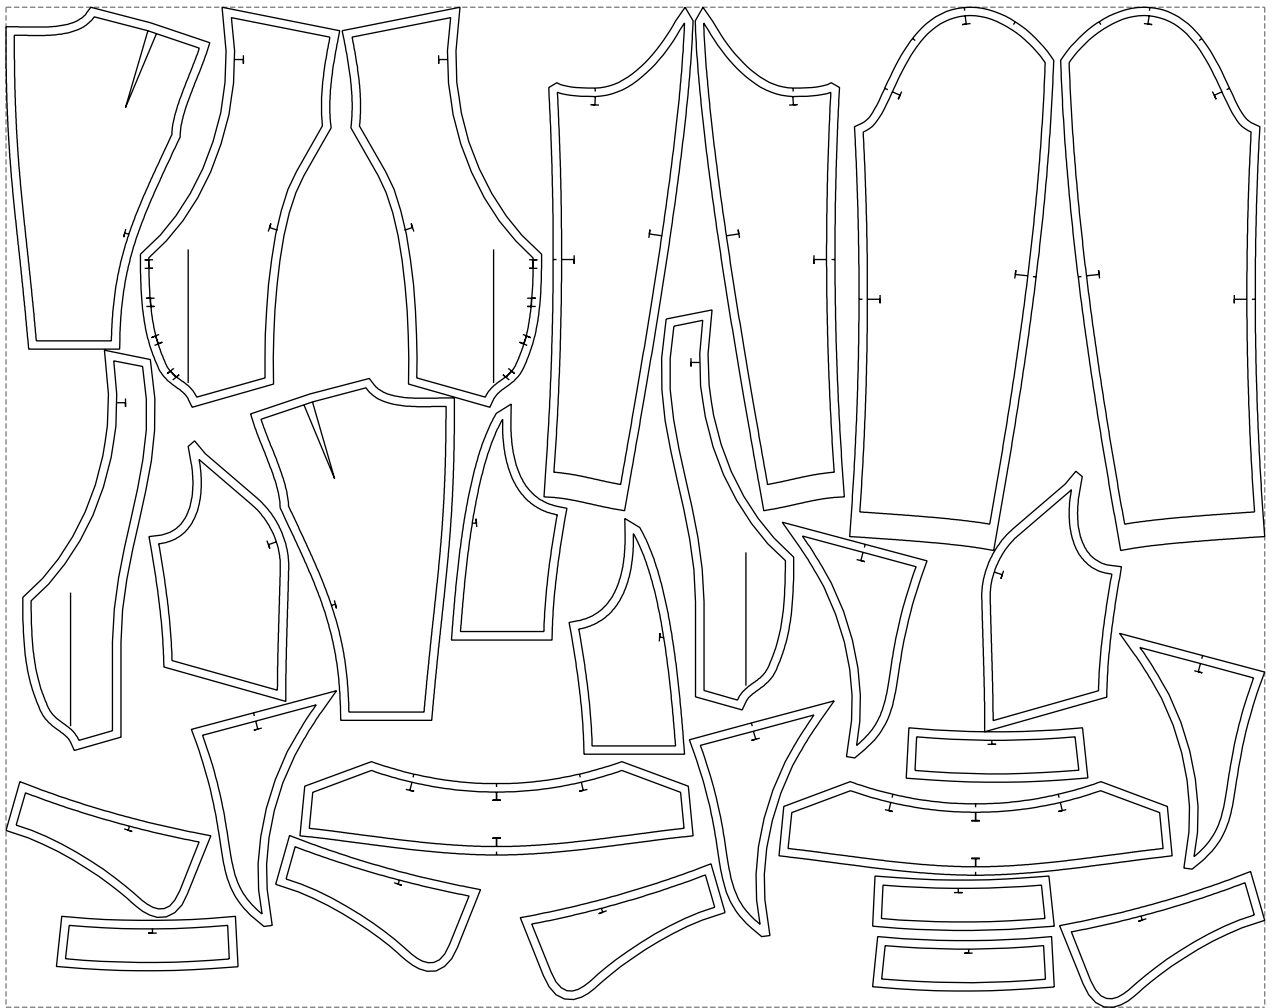

Not for print

Paper size: A4, size:1399.00 x647.10 mm

# Example

size:1499.00 x1191.31 mm

Maneken =1 ver.0

rz\_1=170

rz\_16=88

rz\_17=75.6

rz\_18=67.6

rz\_19=96

rz\_20=94.6

---

. . . . .  
. . . . .  
. . . . .