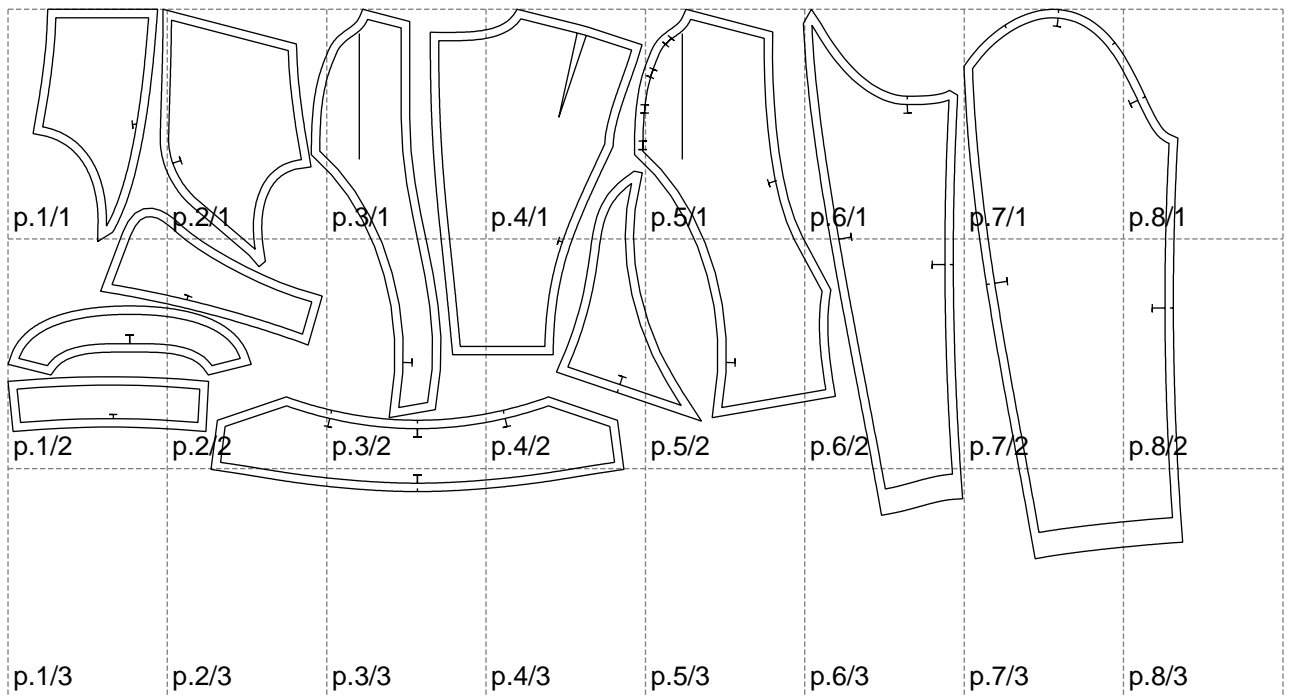

Not for print

Paper size: A4, size:1399.00 x654.17 mm

# Example

size:1499.00 x1333.02 mm

Maneken =1 ver.0

rz\_1=170

rz\_16=96

rz\_17=82

rz\_18=76

rz\_19=104

rz\_20=101.8

---

. . . . .  
. . . . .  
. . . . .