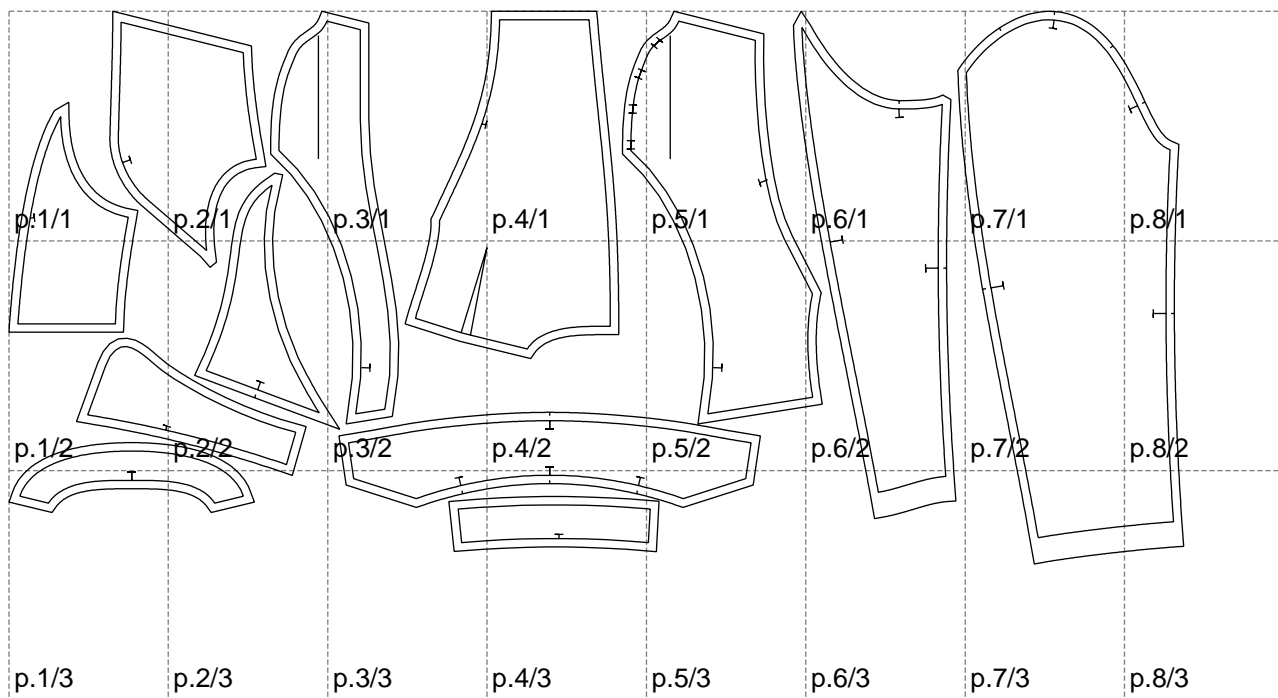

Not for print

Paper size: A4, size:1399.00 x657.99 mm

# Example

size:1499.00 x1349.93 mm

Maneken =1 ver.0

rz\_1=170

rz\_16=100

rz\_17=85.4

rz\_18=80.2

rz\_19=108

rz\_20=105.4

---

. . . . .  
. . . . .  
. . . . .