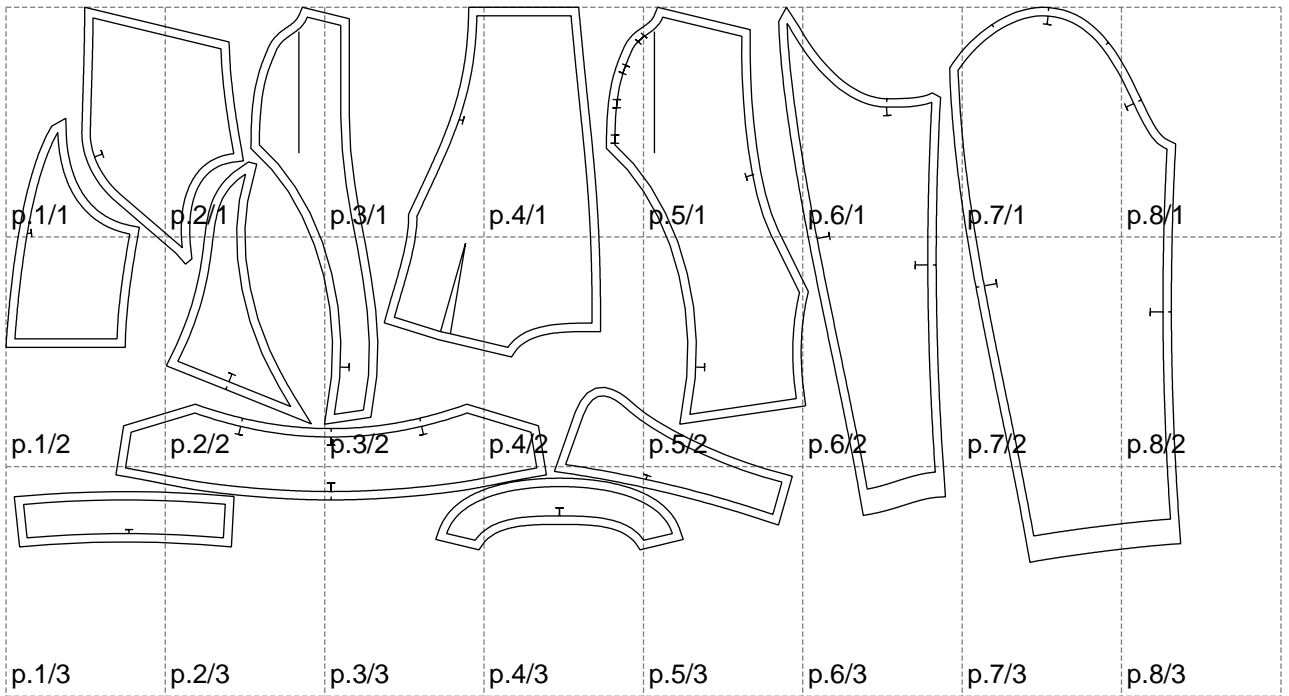

Not for print

Paper size: A4, size:1399.00 x660.78 mm

# Example

size:1478.91 x1378.34 mm

Maneken =1 ver.0

rz\_1=170

rz\_16=104

rz\_17=88.9

rz\_18=84.4

rz\_19=112

rz\_20=109.3

---

. . . . .  
. . . . .  
. . . . .