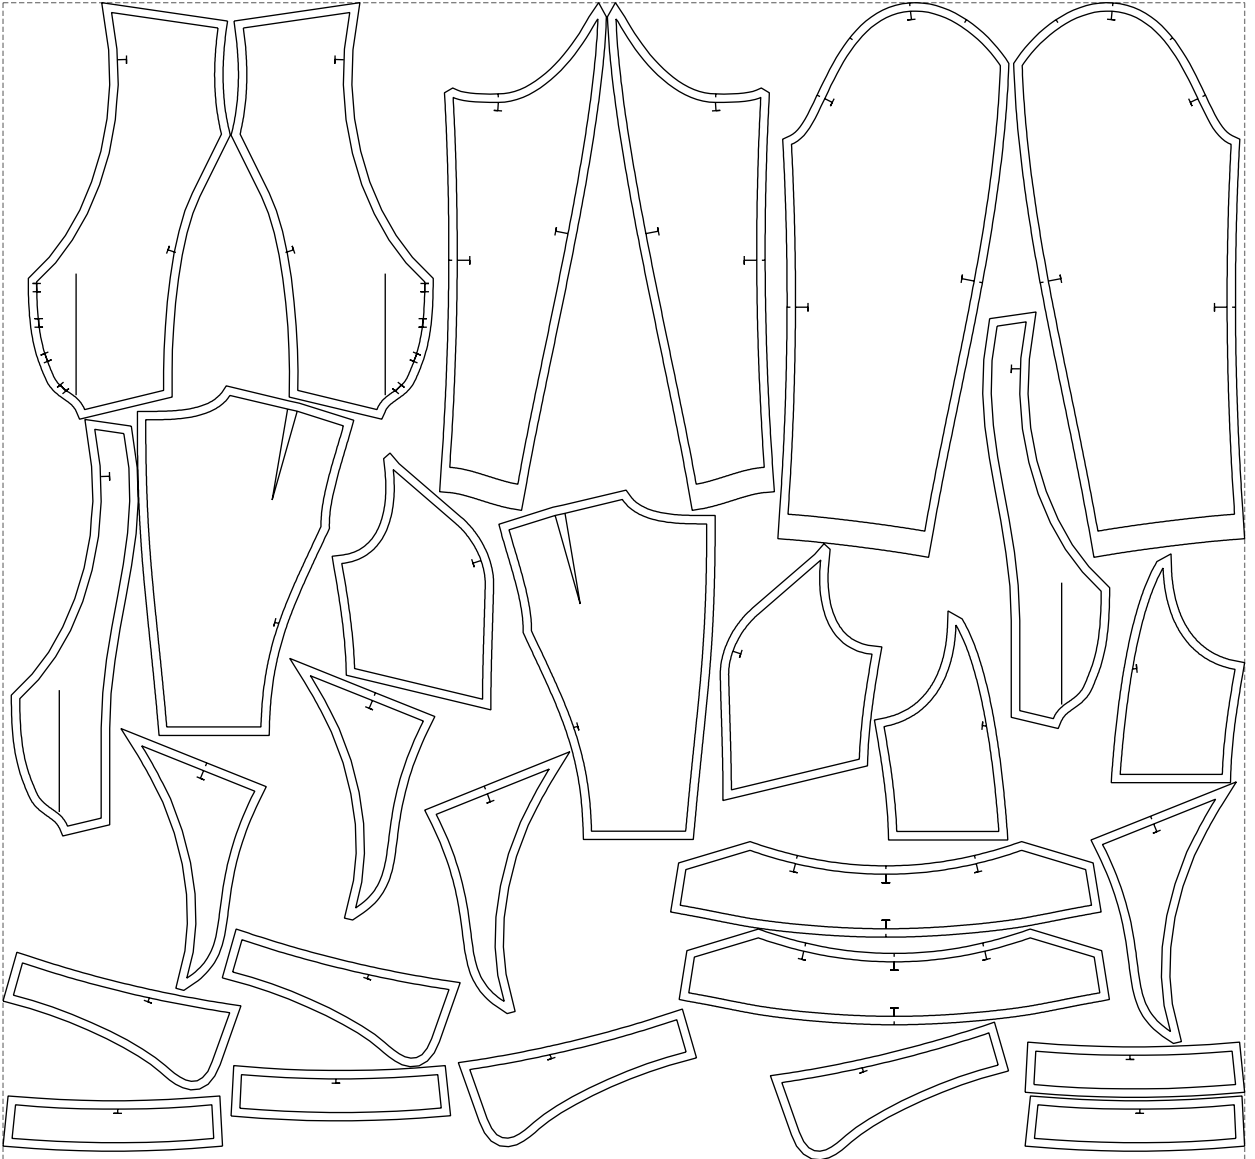

Not for print

Paper size: A4, size:1399.00 x660.78 mm

# Example

size:1478.91 x1378.34 mm

Maneken =1 ver.0

rz\_1=170

rz\_16=104

rz\_17=88.9

rz\_18=84.4

rz\_19=112