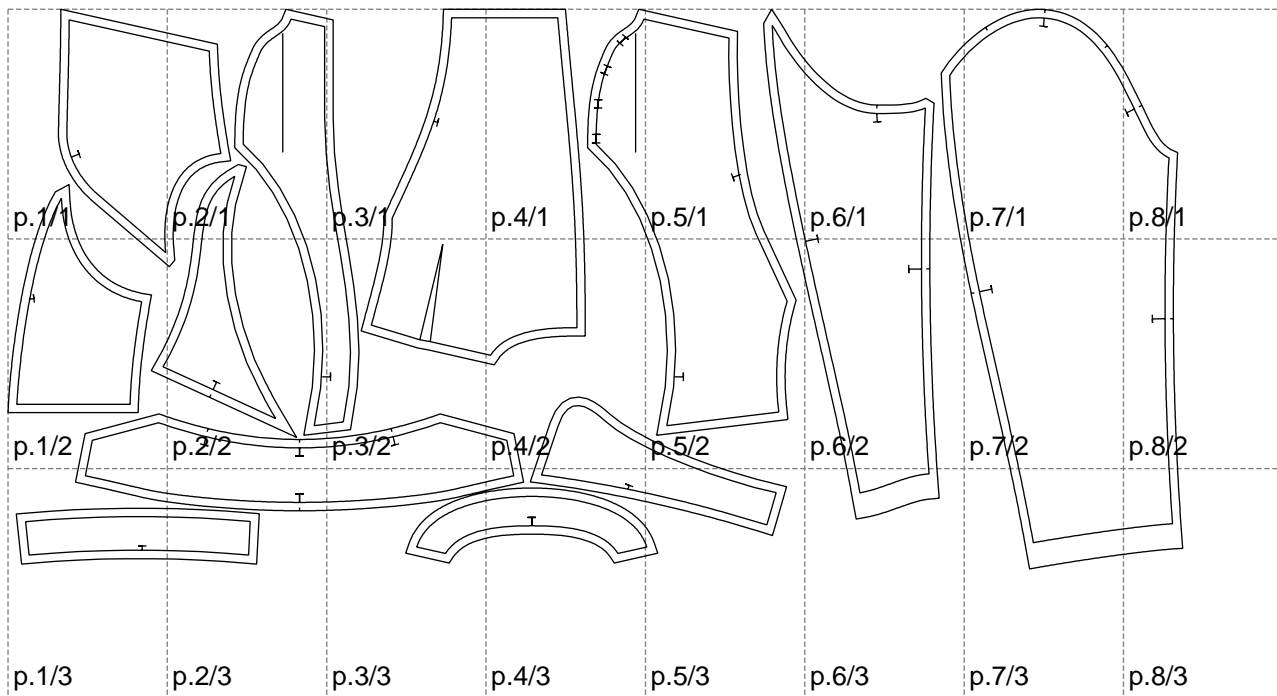

Not for print

Paper size: A4, size:1399.00 x666.33 mm

# Example

size:1499.00 x1465.33 mm

Maneken =1 ver.0

rz\_1=170

rz\_16=112

rz\_17=96.2

rz\_18=94

rz\_19=120

rz\_20=117

---

. . . . .  
. . . . .  
. . . . .