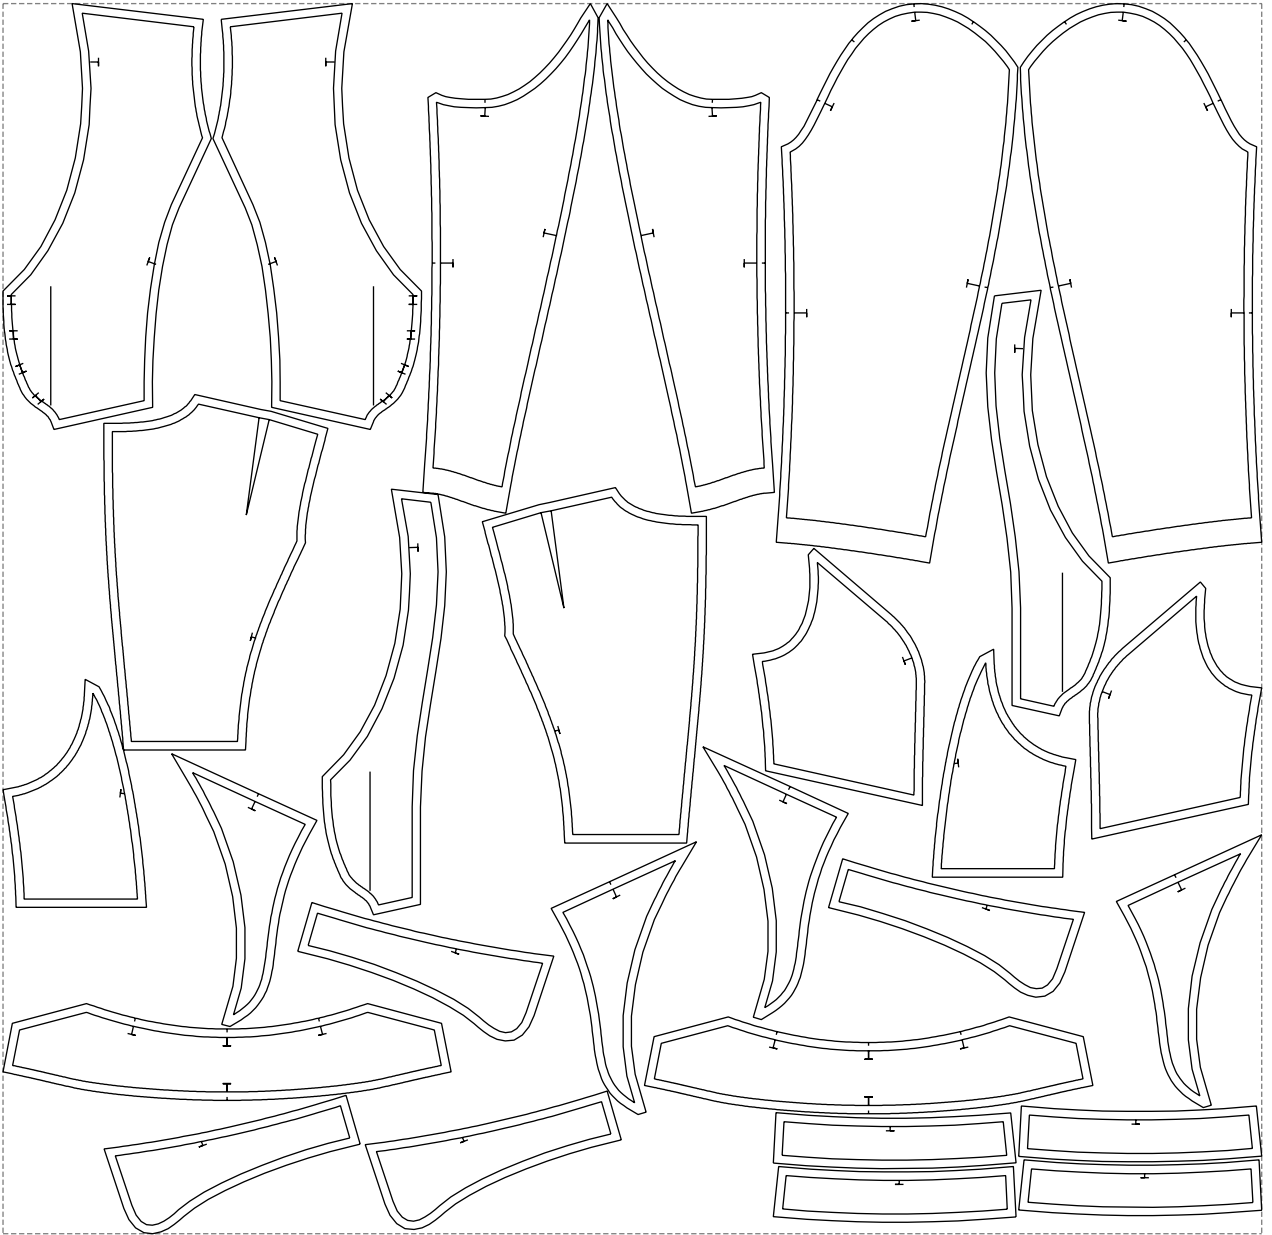

Not for print

Paper size: A4, size:1399.00 x666.33 mm

# Example

size:1499.00 x1465.33 mm

Maneken =1 ver.0

rz\_1=170

rz\_16=112

rz\_17=96.2

rz\_18=94

rz\_19=120