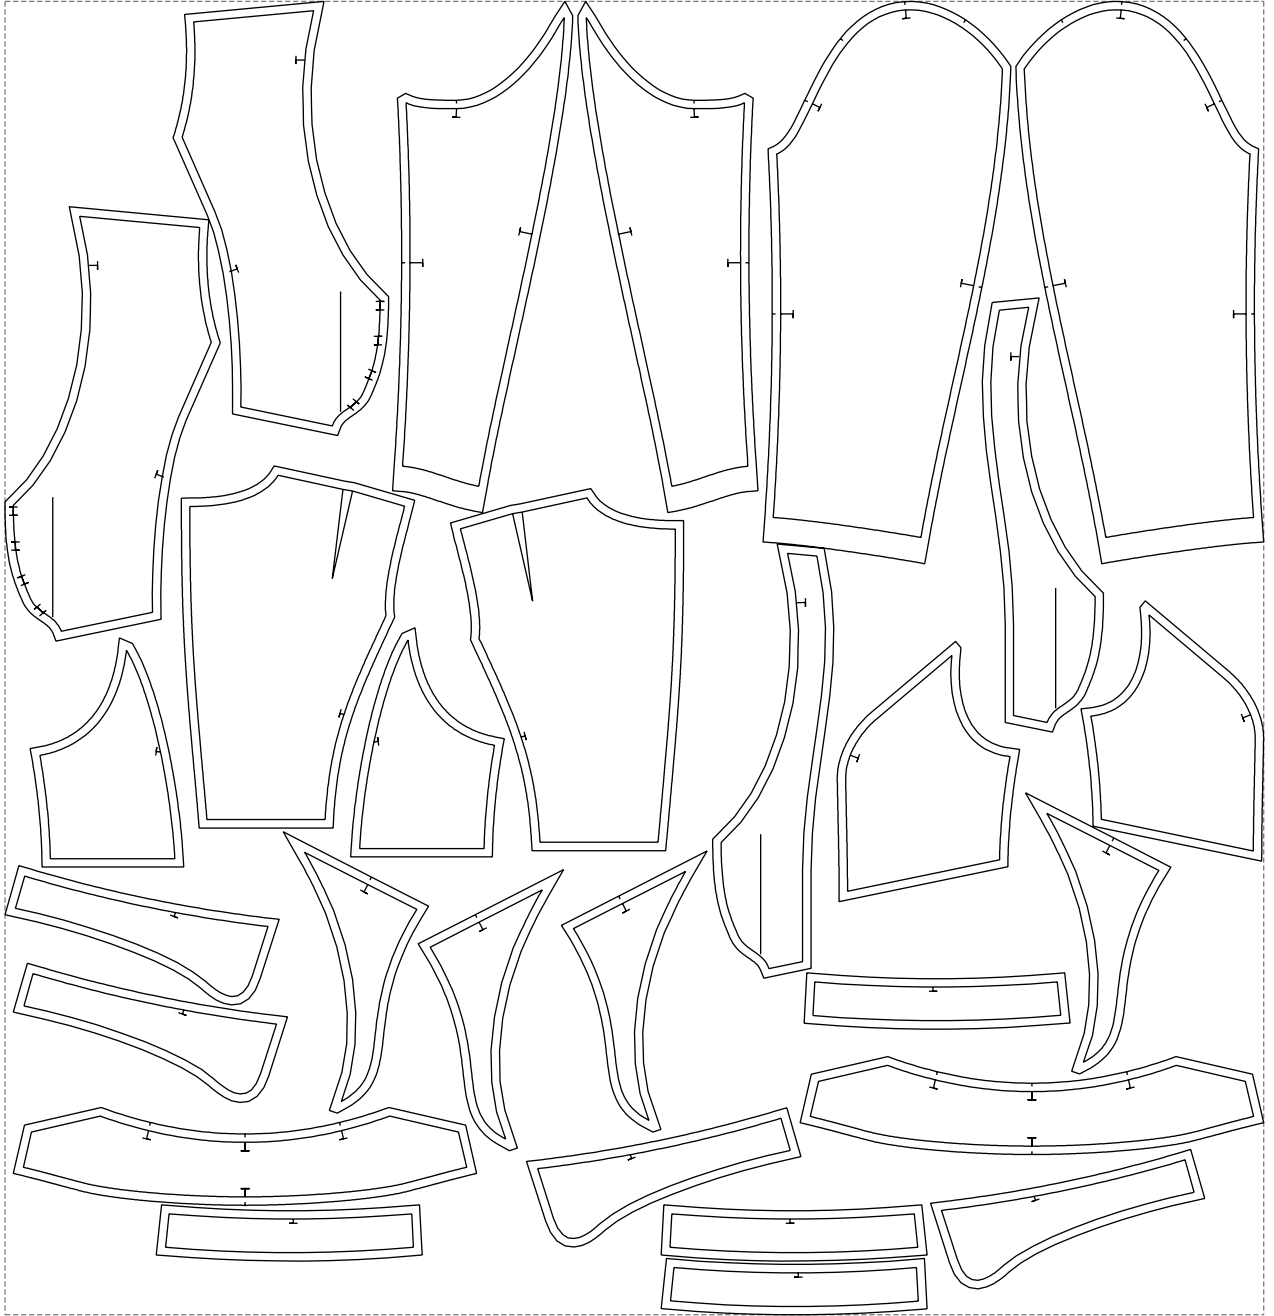

Not for print

Paper size: A4, size:1399.00 x704.23 mm

# Example

size:1499.00 x1564.49 mm

Maneken =1 ver.0

rz\_1=170

rz\_16=120

rz\_17=104

rz\_18=103.6

rz\_19=128

rz\_20=125.1

---

. . . . .  
. . . . .  
. . . . .