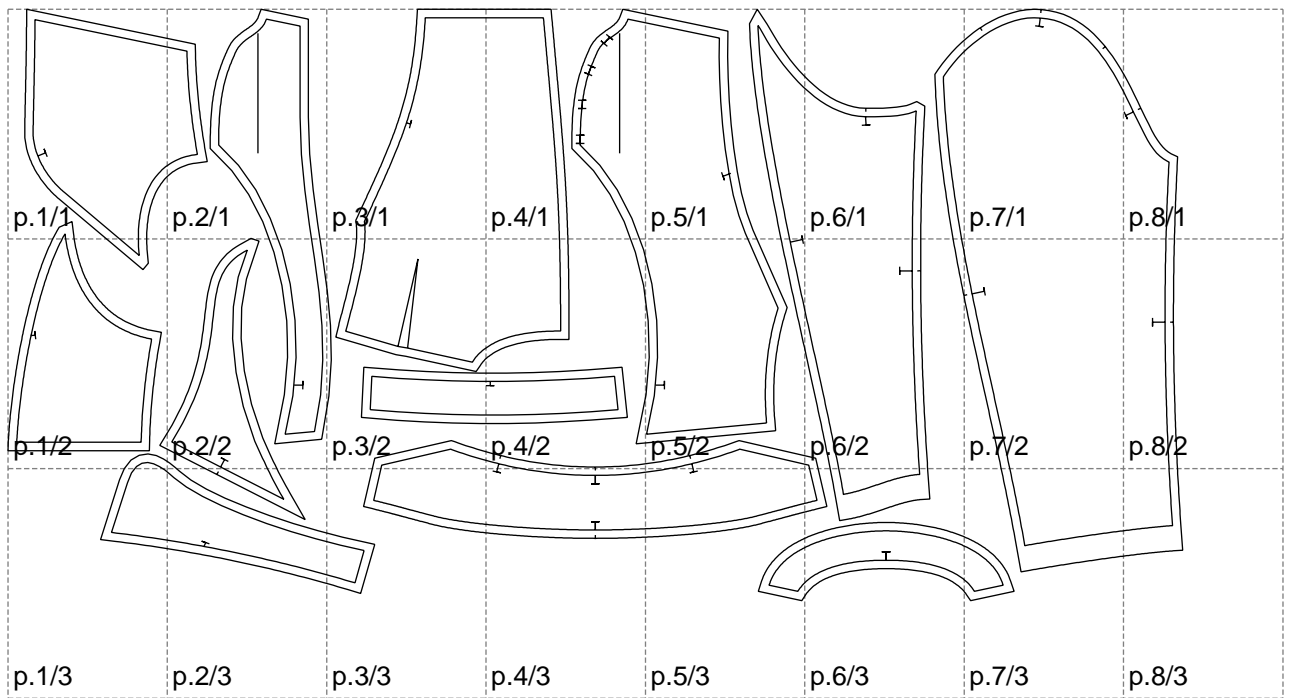

Not for print

Paper size: A4, size:1399.00 x704.23 mm

# Example

size:1499.00 x1564.49 mm

Maneken =1 ver.0

rz\_1=170

rz\_16=120

rz\_17=104

rz\_18=103.6

rz\_19=128

rz\_20=125.1

---

. . . . .  
. . . . .  
. . . . .