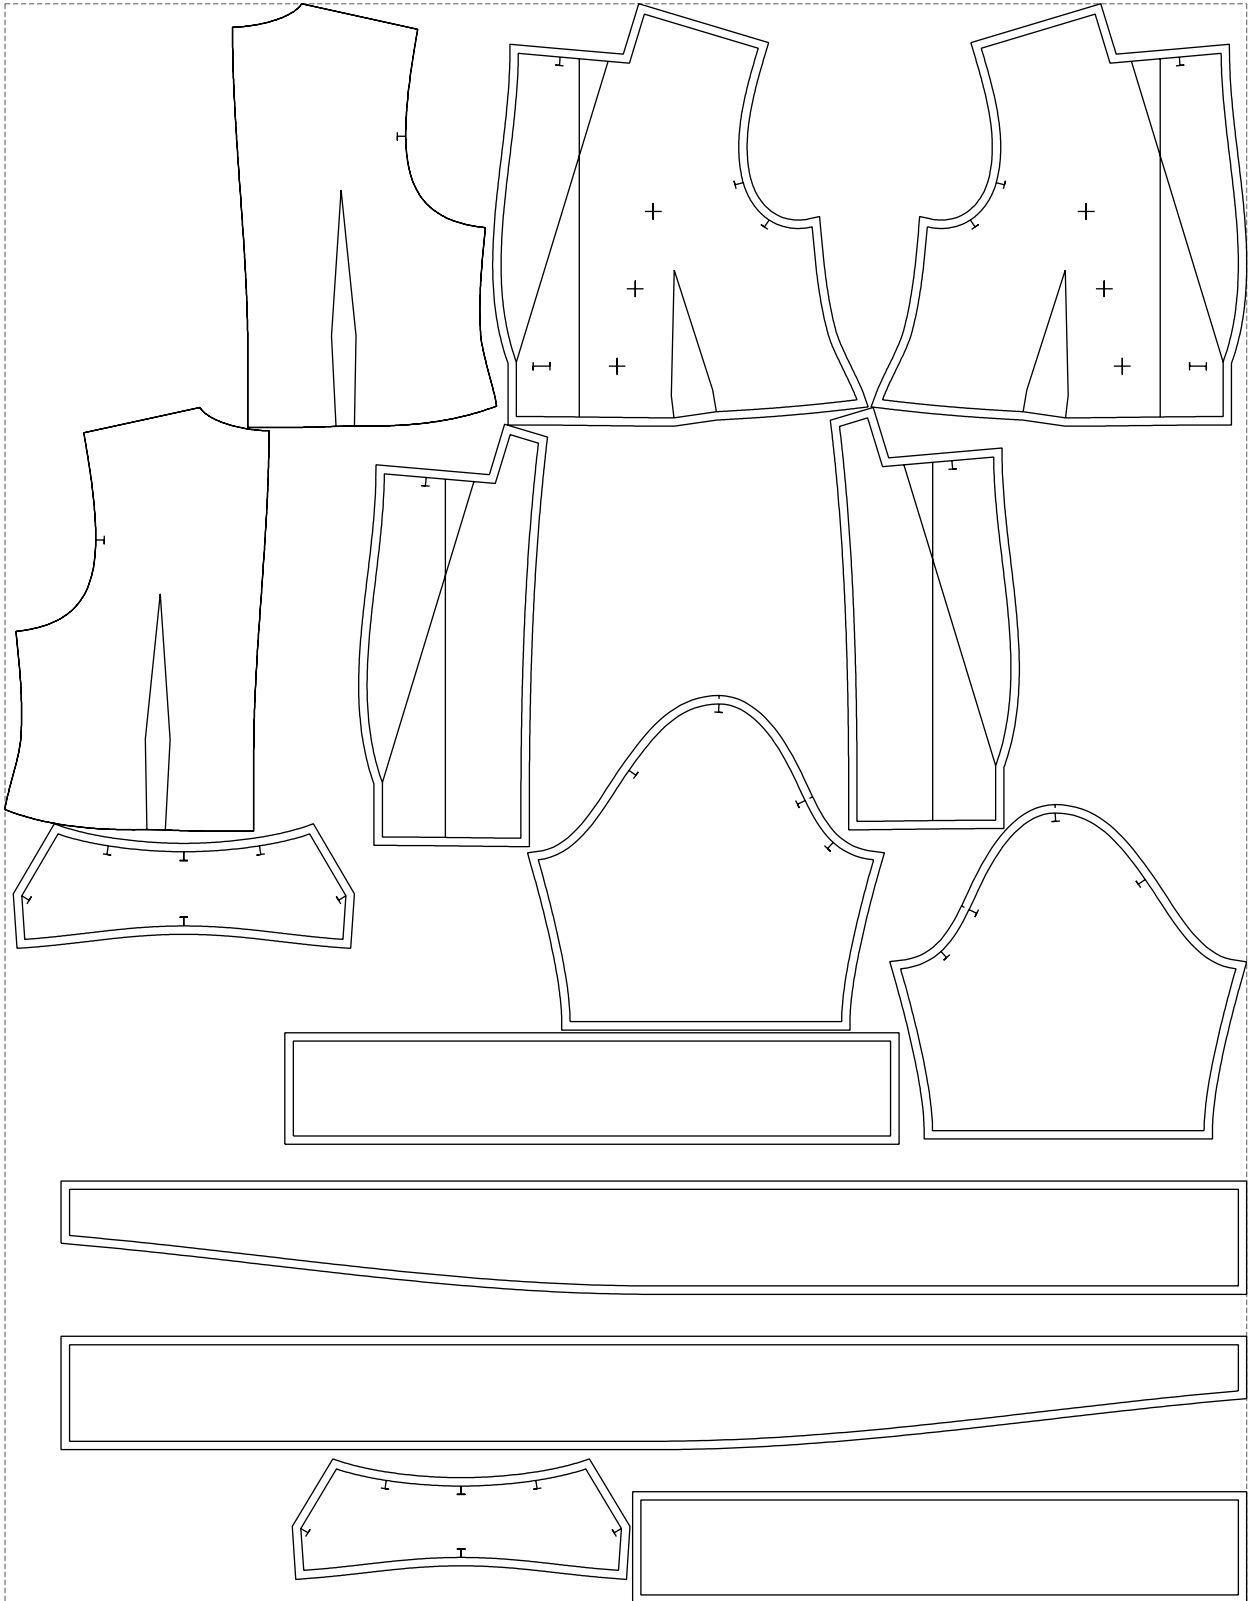

Not for print

Paper size: A4, size:1411.94 x1011.40 mm

Example

size:1478.92 x1905.33 mm

Maneken =1 ver.0

rz_1=170

rz_16=104

rz_17=88.9

rz_18=84.4

rz_19=112

rz_20=109.3

.
.
.