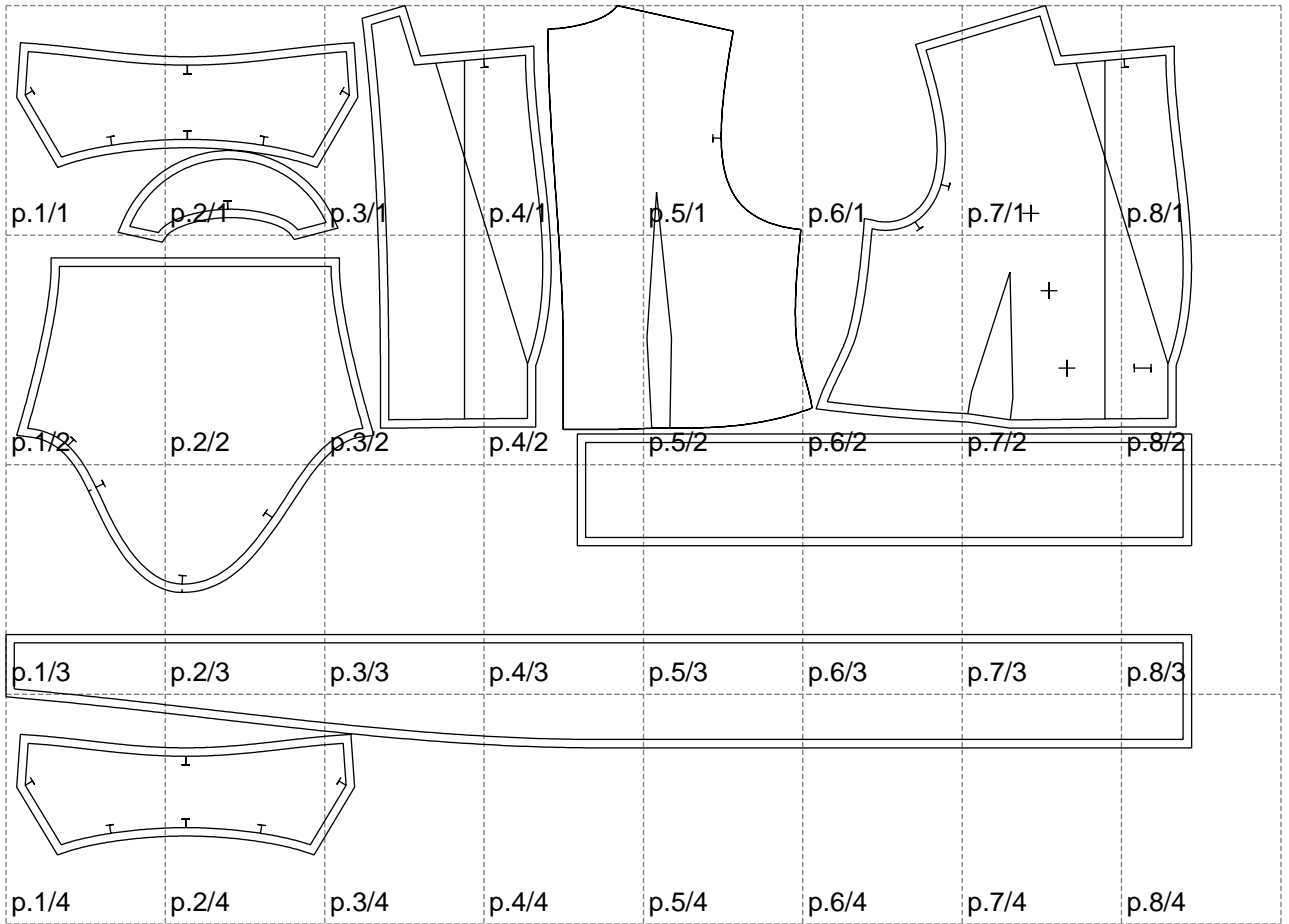

Not for print

Paper size: A4, size:1411.94 x1011.40 mm

Example

size:1478.92 x1905.33 mm

Maneken =1 ver.0

rz_1=170

rz_16=104

rz_17=88.9

rz_18=84.4

rz_19=112

rz_20=109.3

.
.
.