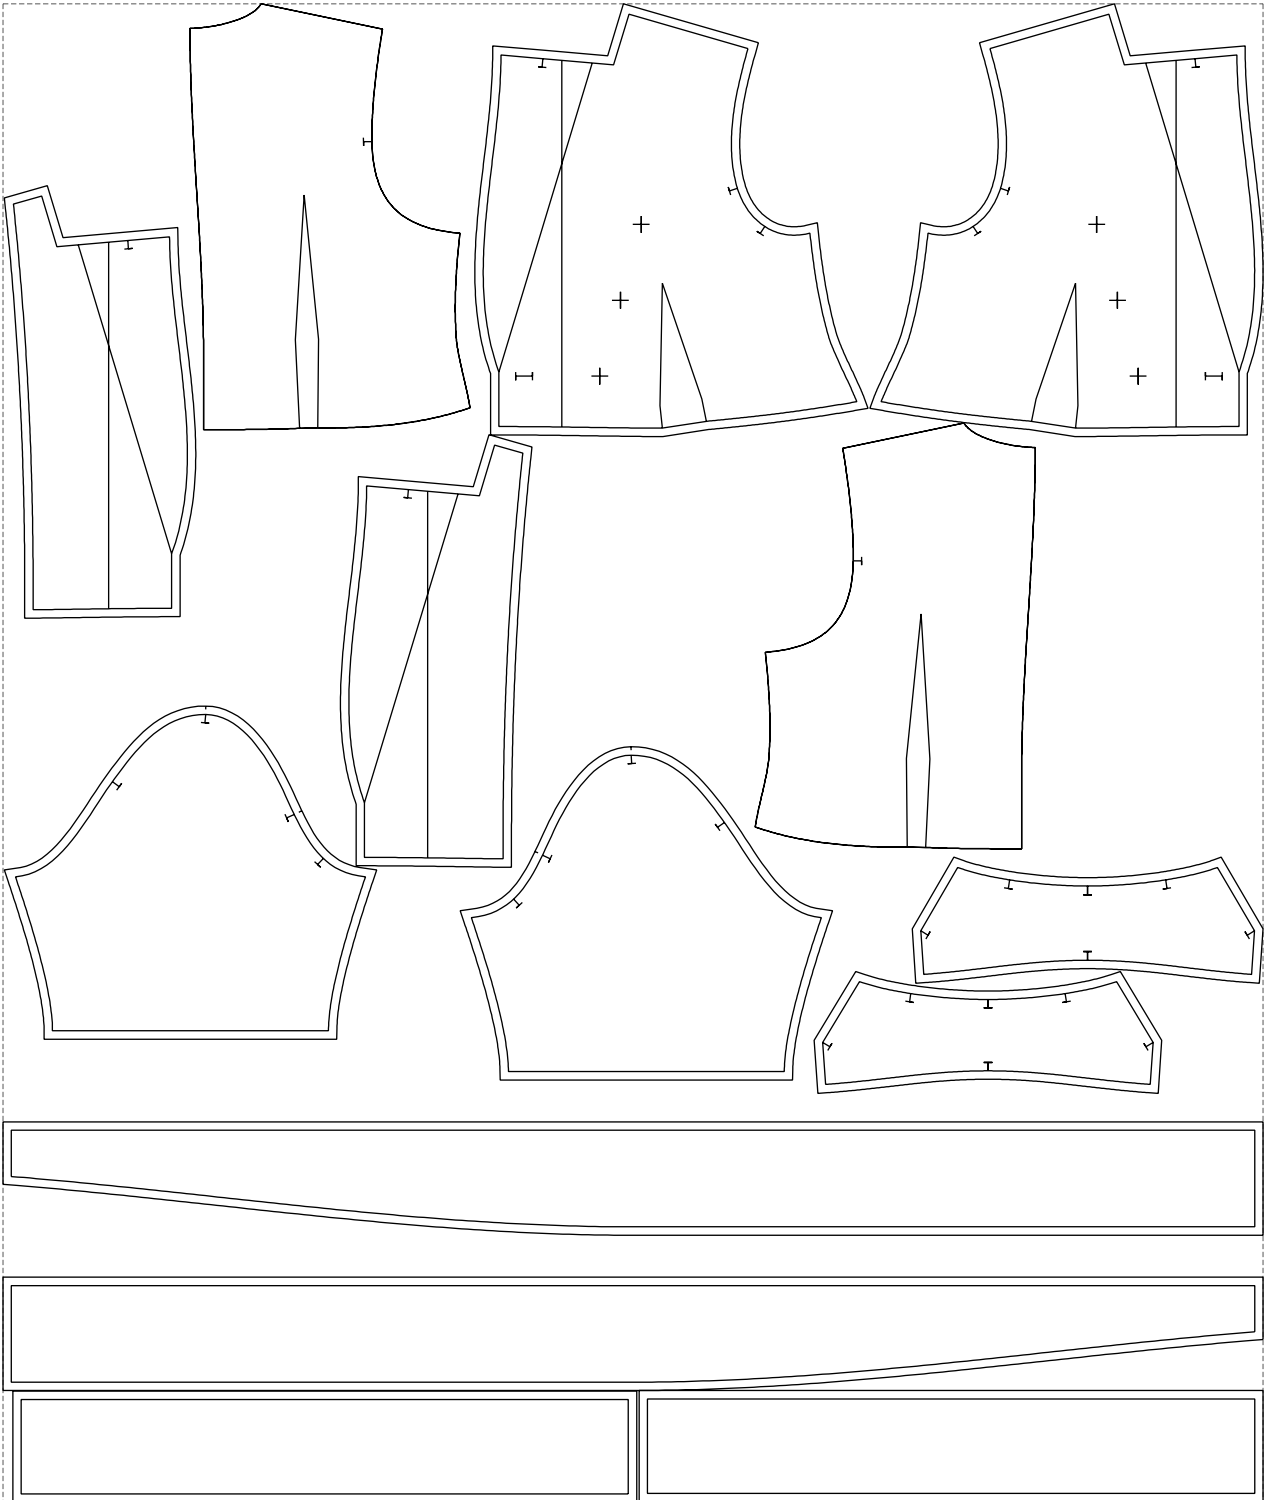

Not for print

Paper size: A4, size:1500.71 x1086.40 mm

Example

size:1500.71 x1784.84 mm

Maneken =1 ver.0

rz_1=170

rz_16=112

rz_17=96.2

rz_18=94

rz_19=120

rz_20=117

.
.
.