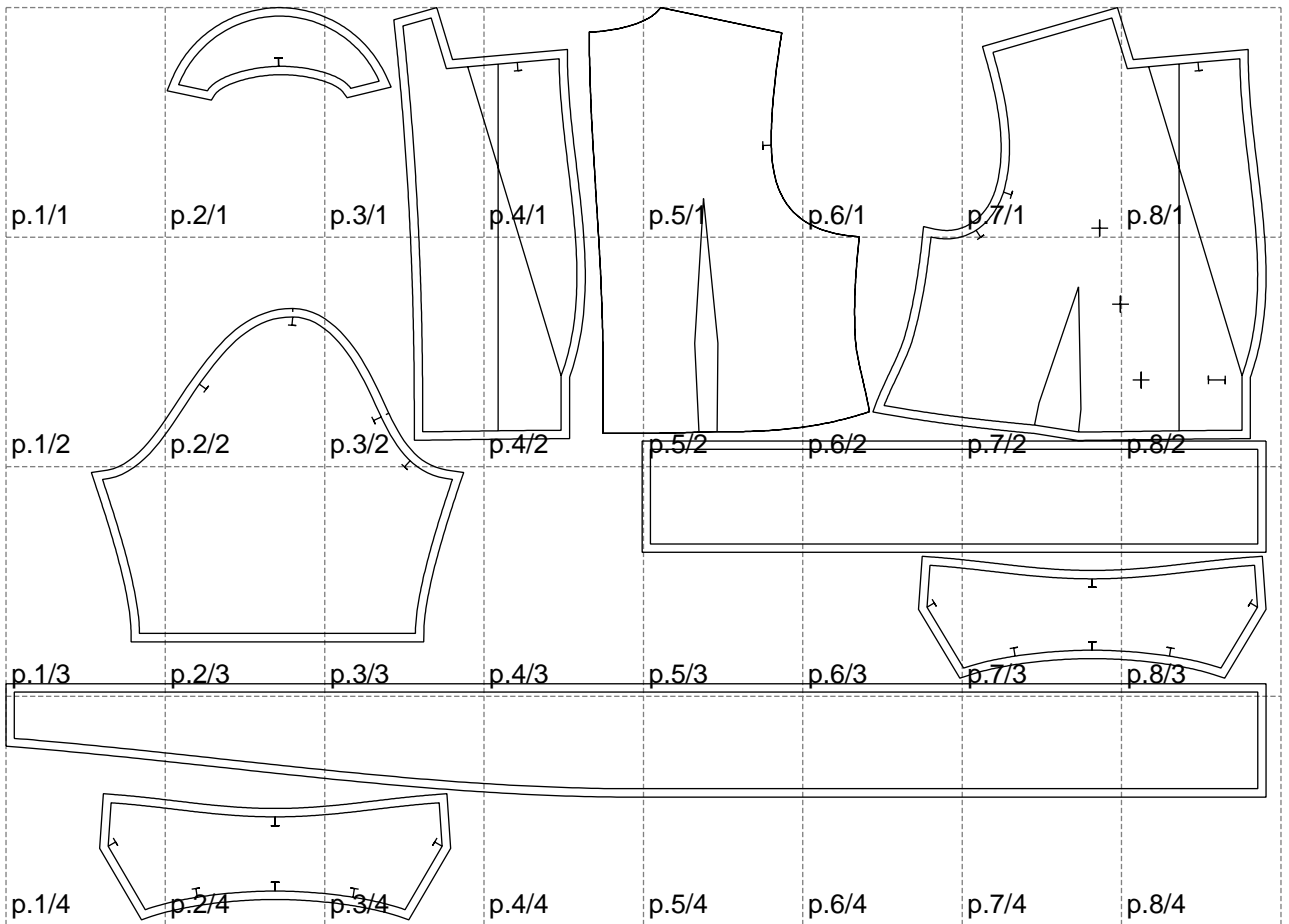

Not for print

Paper size: A4, size:1500.71 x1086.40 mm

Example

size:1500.71 x1784.84 mm

Maneken =1 ver.0

rz_1=170

rz_16=112

rz_17=96.2

rz_18=94

rz_19=120

rz_20=117

.
.
.