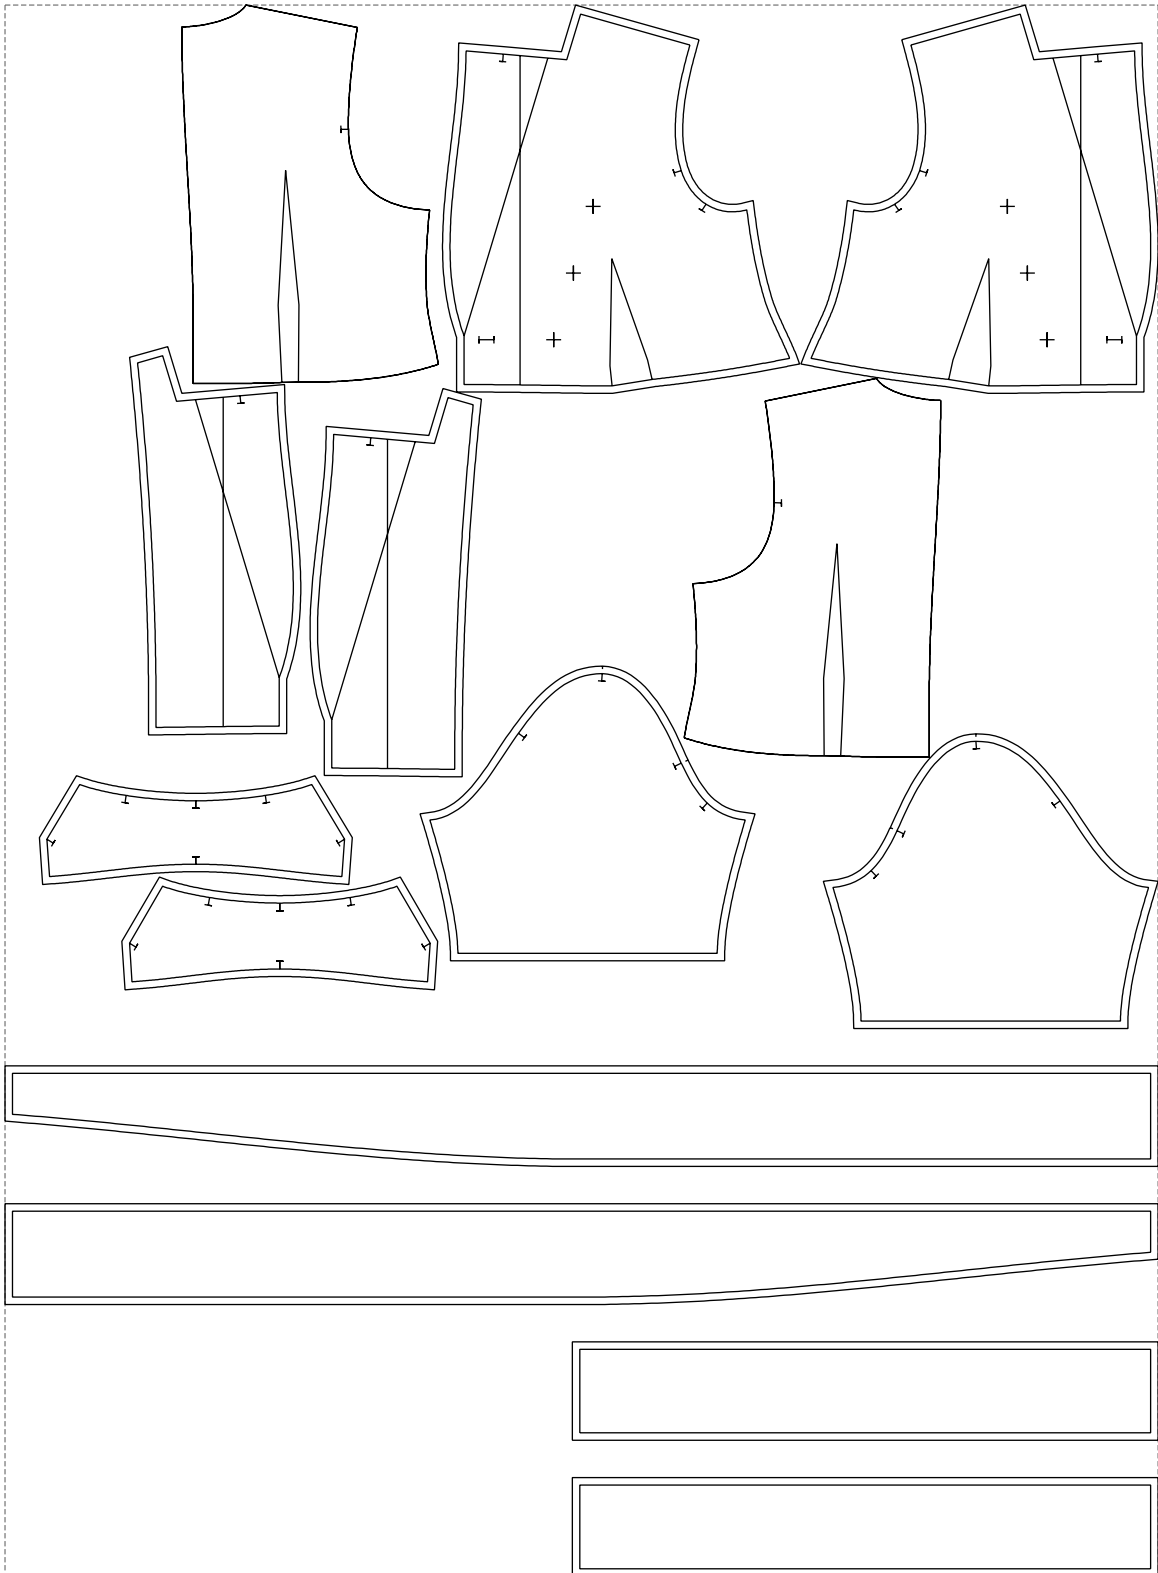

Not for print

Paper size: A4, size:1545.11 x984.28 mm

Example

size:1545.11 x2105.50 mm

Maneken =1 ver.0

rz_1=170

rz_16=116

rz_17=100

rz_18=98.8

rz_19=124

rz_20=121

.
.
.