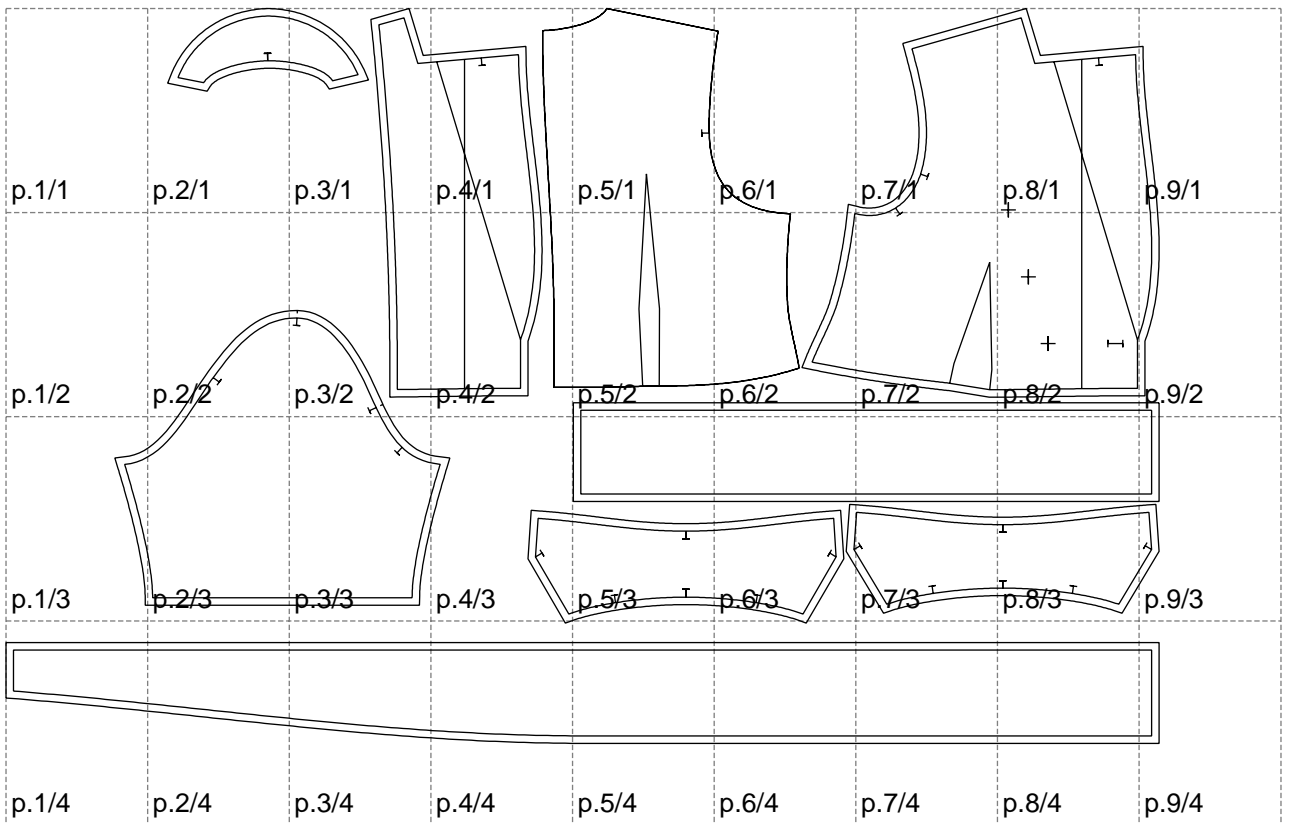

Not for print

Paper size: A4, size:1545.11 x984.28 mm

Example

size:1545.11 x2105.50 mm

Maneken =1 ver.0

rz_1=170

rz_16=116

rz_17=100

rz_18=98.8

rz_19=124

rz_20=121

.
.
.