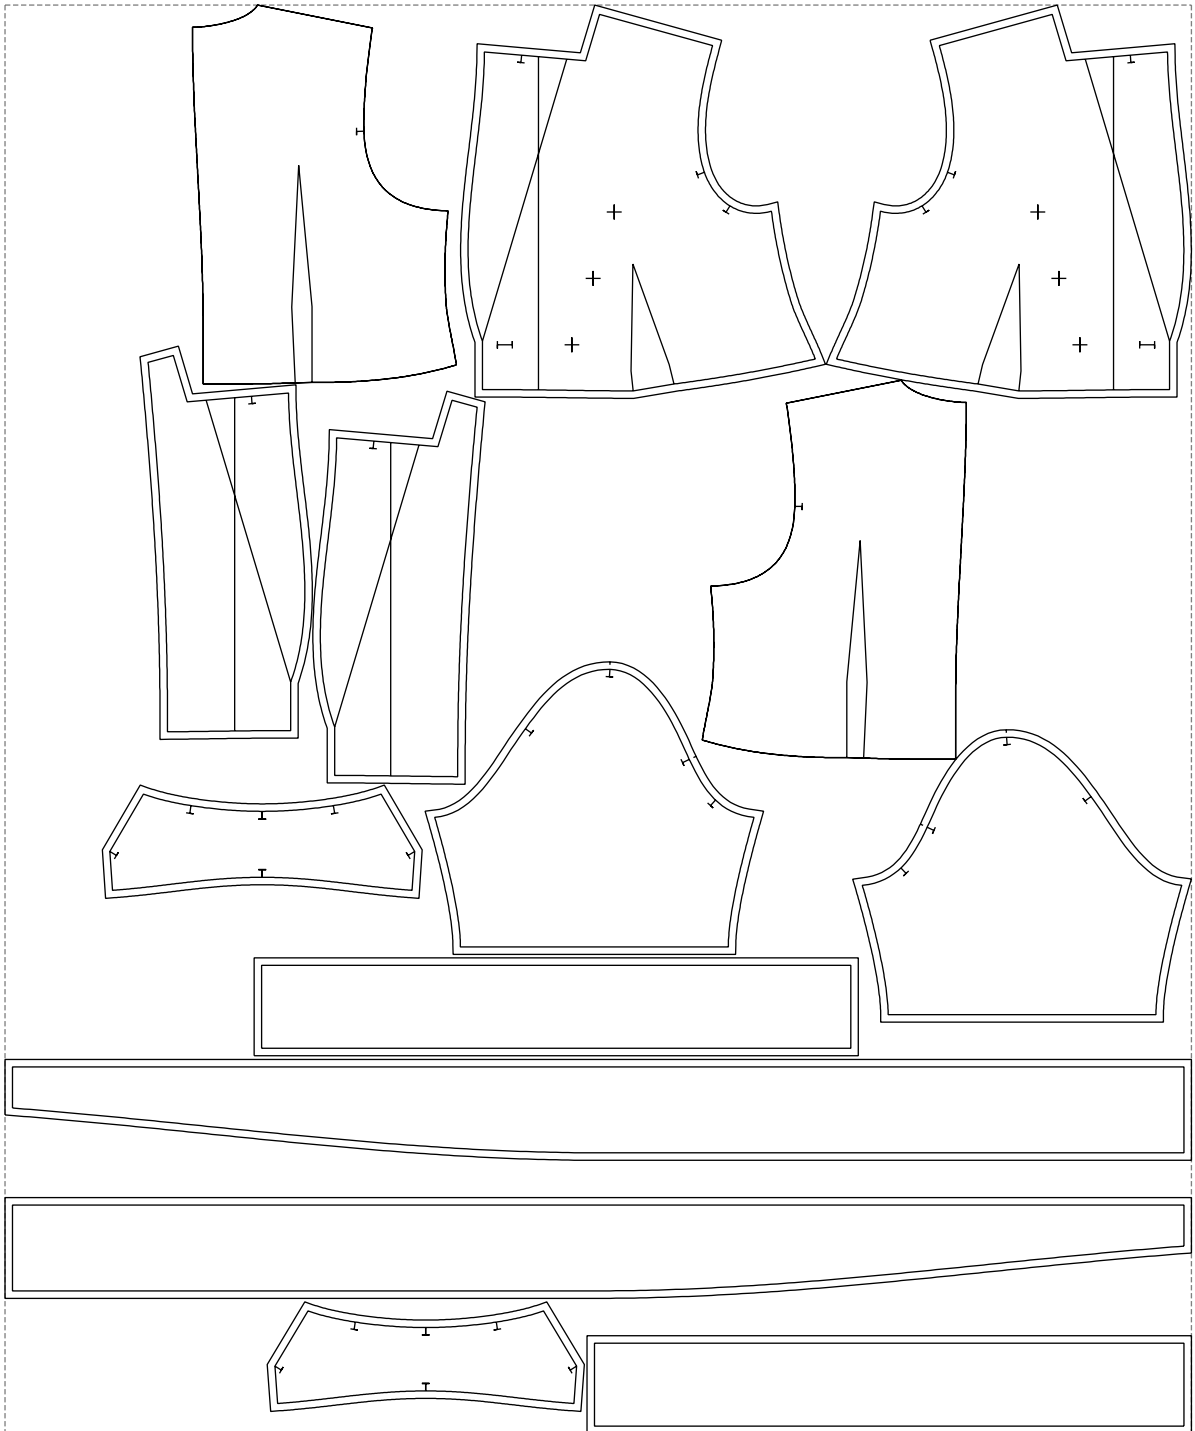

Not for print

Paper size: A4, size:1589.52 x1027.40 mm

Example

size:1589.52 x1914.01 mm

Maneken =1 ver.0

rz_1=170

rz_16=120

rz_17=104

rz_18=103.6

rz_19=128

rz_20=125.1

.
.
.