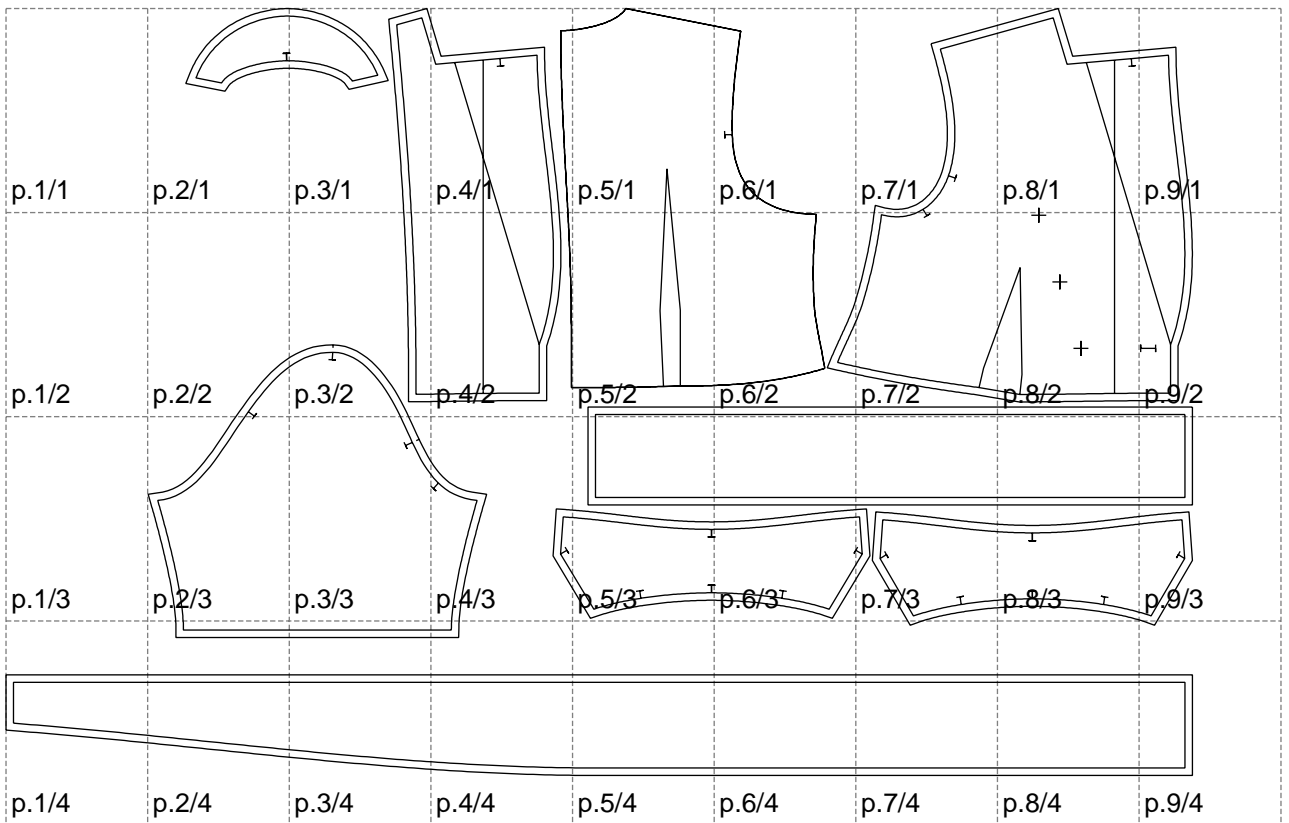

Not for print

Paper size: A4, size:1589.52 x1027.40 mm

Example

size:1589.52 x1914.01 mm

Maneken =1 ver.0

rz_1=170

rz_16=120

rz_17=104

rz_18=103.6

rz_19=128

rz_20=125.1

.
.
.