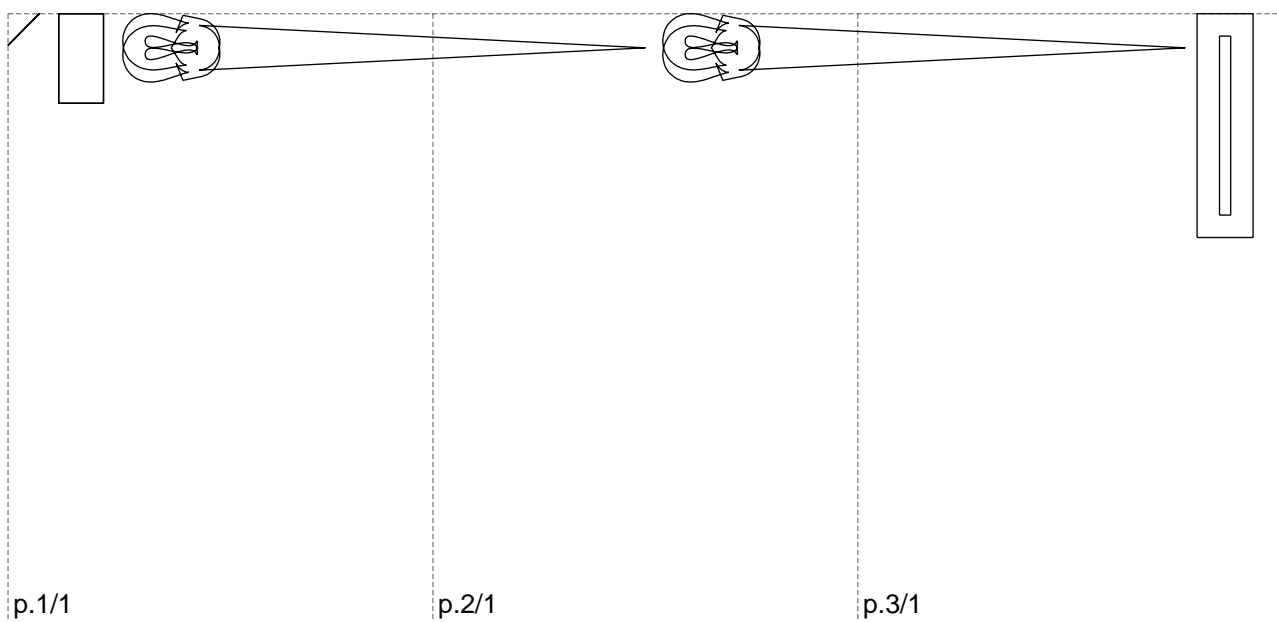

Not for print

Paper size: A4, size:556.04 x100.00 mm

# Example

size:1468.87 x100.00 mm

Maneken =1 ver.0

rz\_1=170

rz\_16=120

rz\_17=104

rz\_18=103.6

rz\_19=128

rz\_20=125.1

---

. . . . .  
. . . . .  
. . . . .