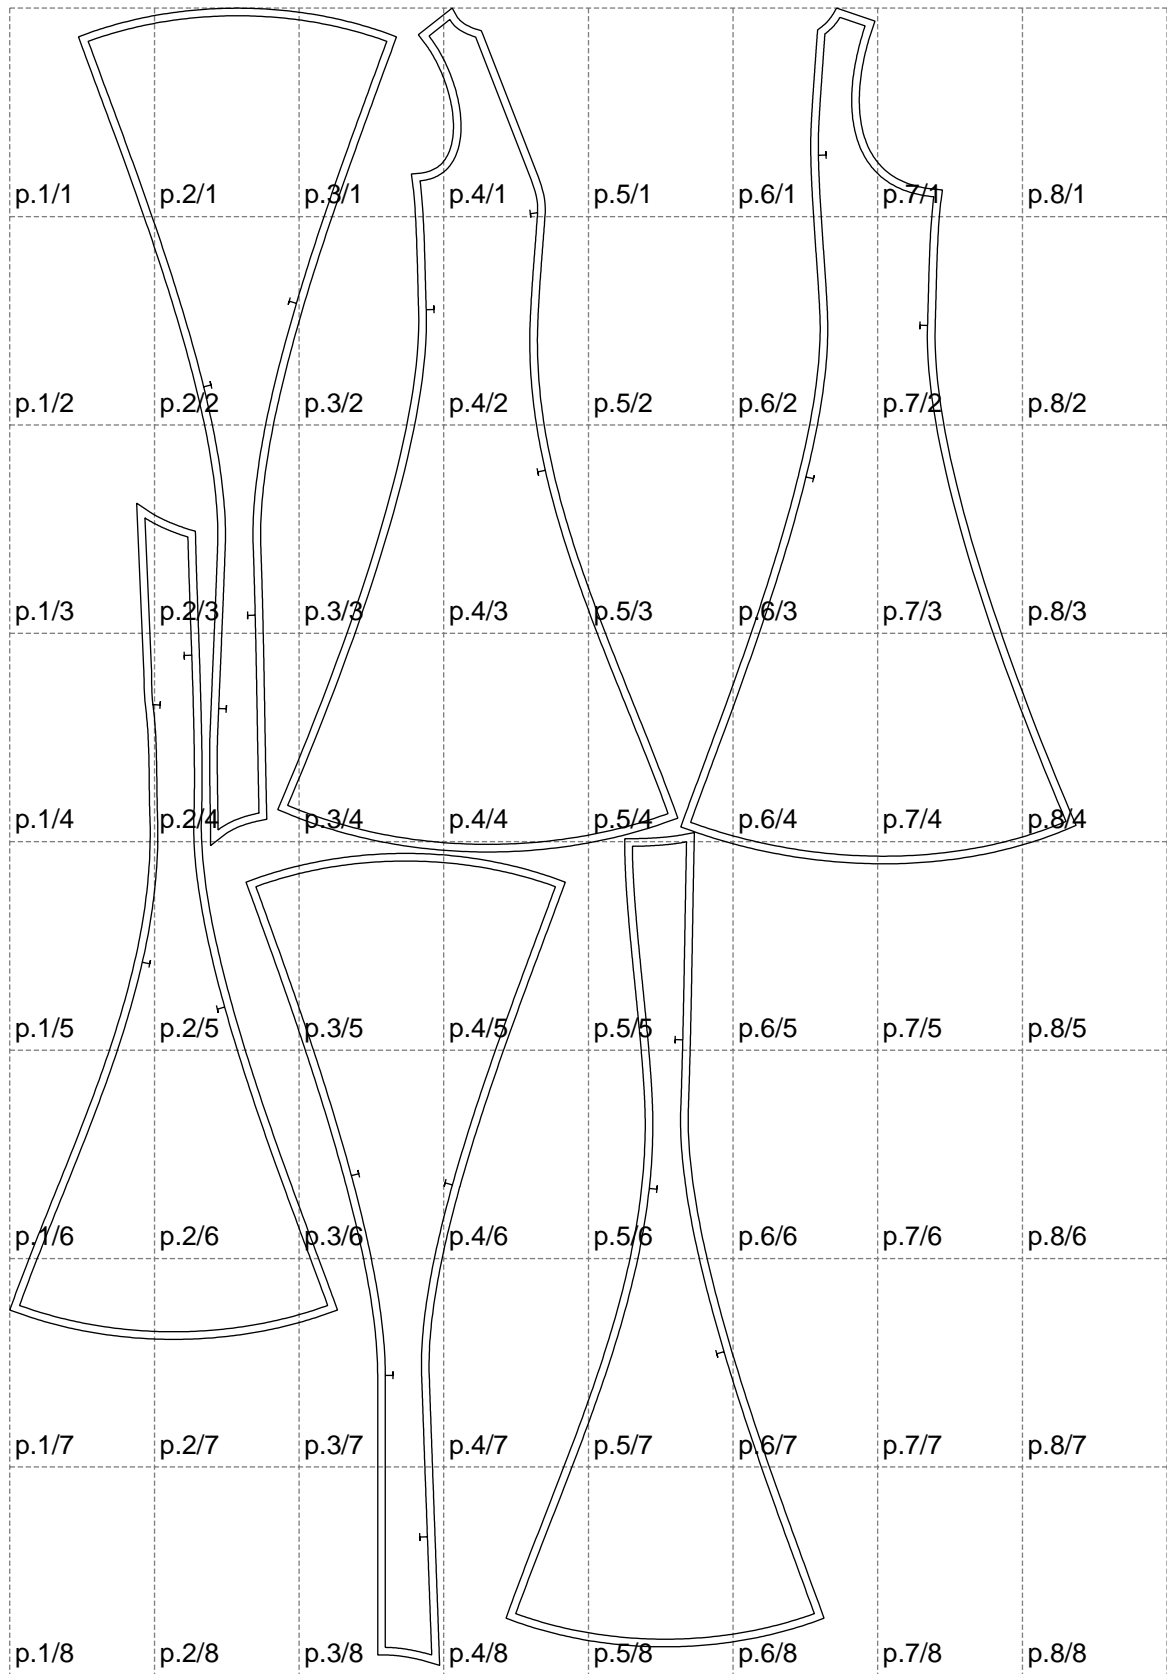

Not for print

Paper size: A4, size:1399.00 x2173.98 mm

# Example

size:1499.00 x4431.02 mm

Maneken =1 ver.0

rz\_1=170

rz\_16=100

rz\_17=85.4

rz\_18=80.2

rz\_19=108

rz\_20=105.4

---

. . . . .  
. . . . .  
. . . . .