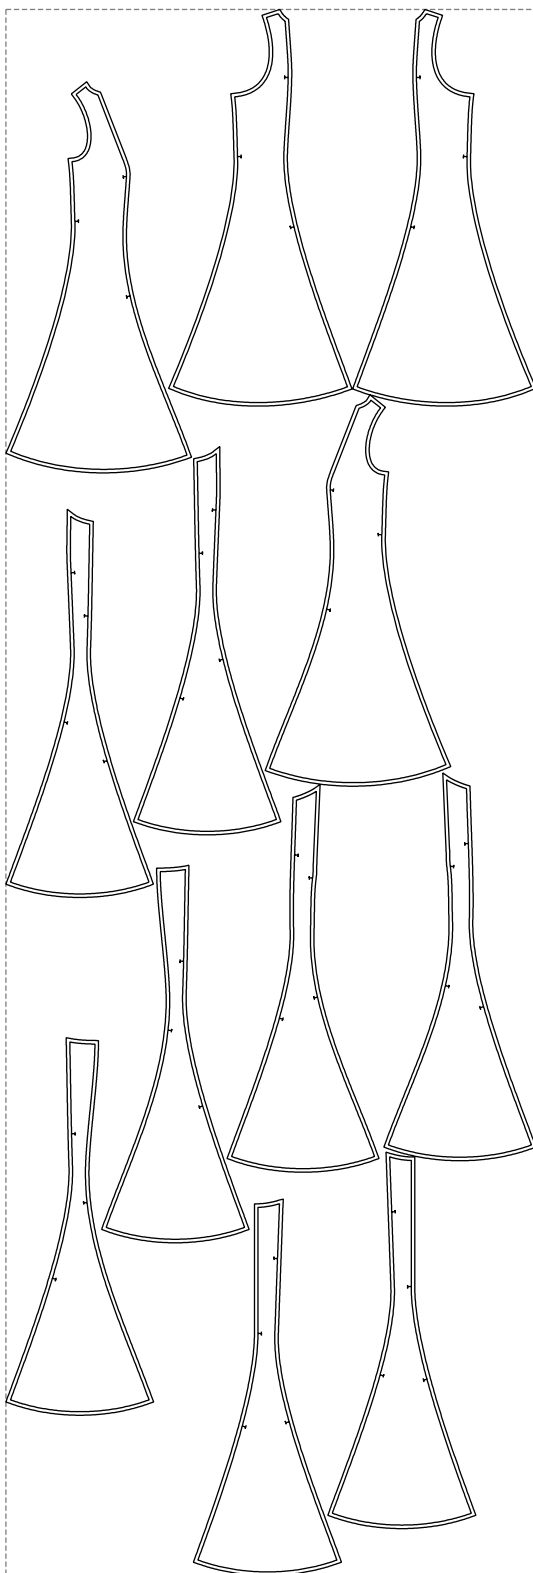

Not for print

Paper size: A4, size:1399.00 x2173.98 mm

# Example

size:1499.00 x4431.02 mm

Maneken =1 ver.0

rz\_1=170

rz\_16=100

rz\_17=85.4

rz\_18=80.2

rz\_19=108

rz\_20=105.4

---

. . . . .  
. . . . .  
. . . . .