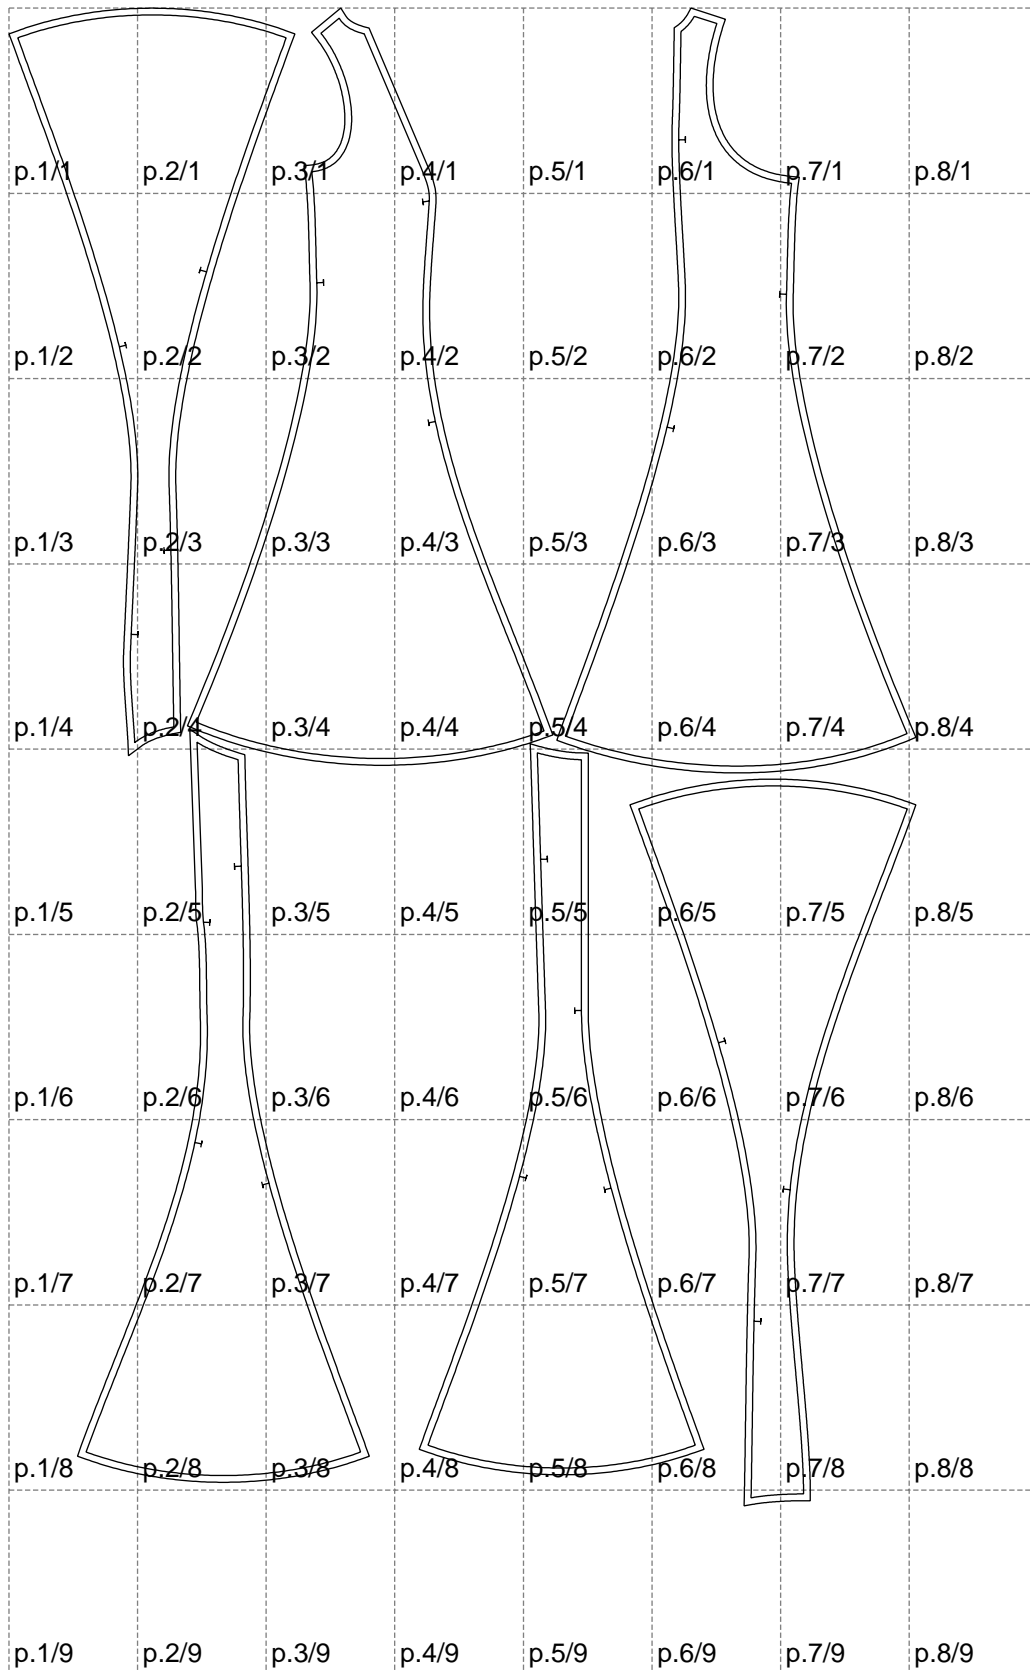

Not for print

Paper size: A4, size:1338.56 x2210.63 mm

# Example

size:1499.00 x4090.29 mm

Maneken =1 ver.0

rz\_1=170

rz\_16=112

rz\_17=96.2

rz\_18=94

rz\_19=120

rz\_20=117

---

. . . . .  
. . . . .  
. . . . .