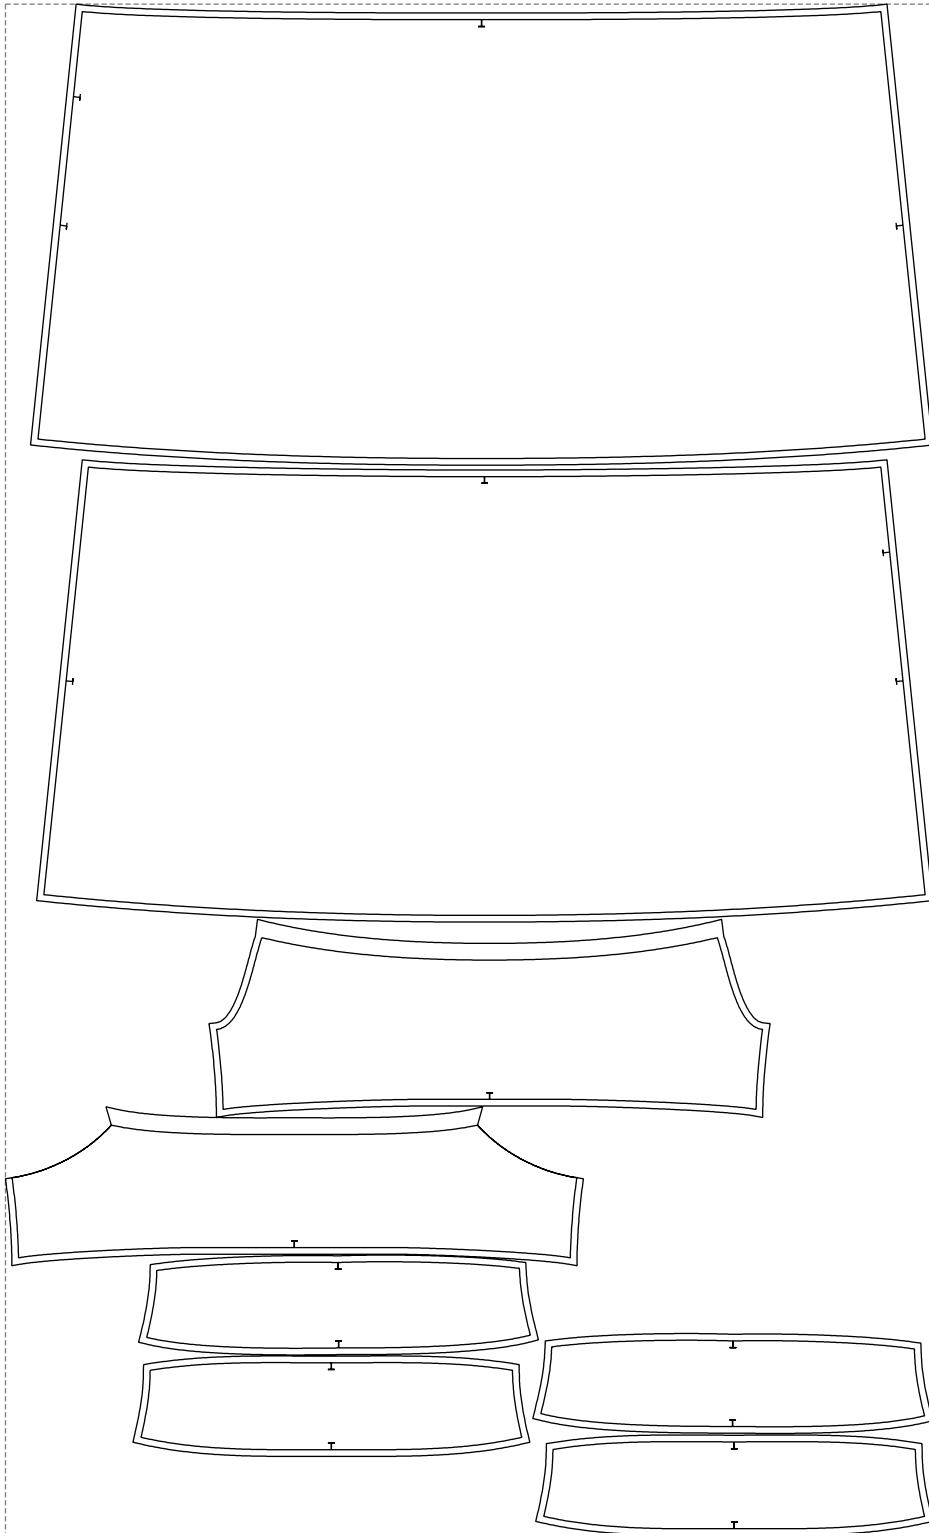

Not for print

Paper size: A4, size:1388.94 x2061.47 mm

# Example

size:1388.41 x2293.56 mm

Maneken =1 ver.0

rz\_1=170

rz\_16=120

rz\_17=104

rz\_18=103.6

rz\_19=128

rz\_20=125.1

---

. . . . .  
. . . . .  
. . . . .