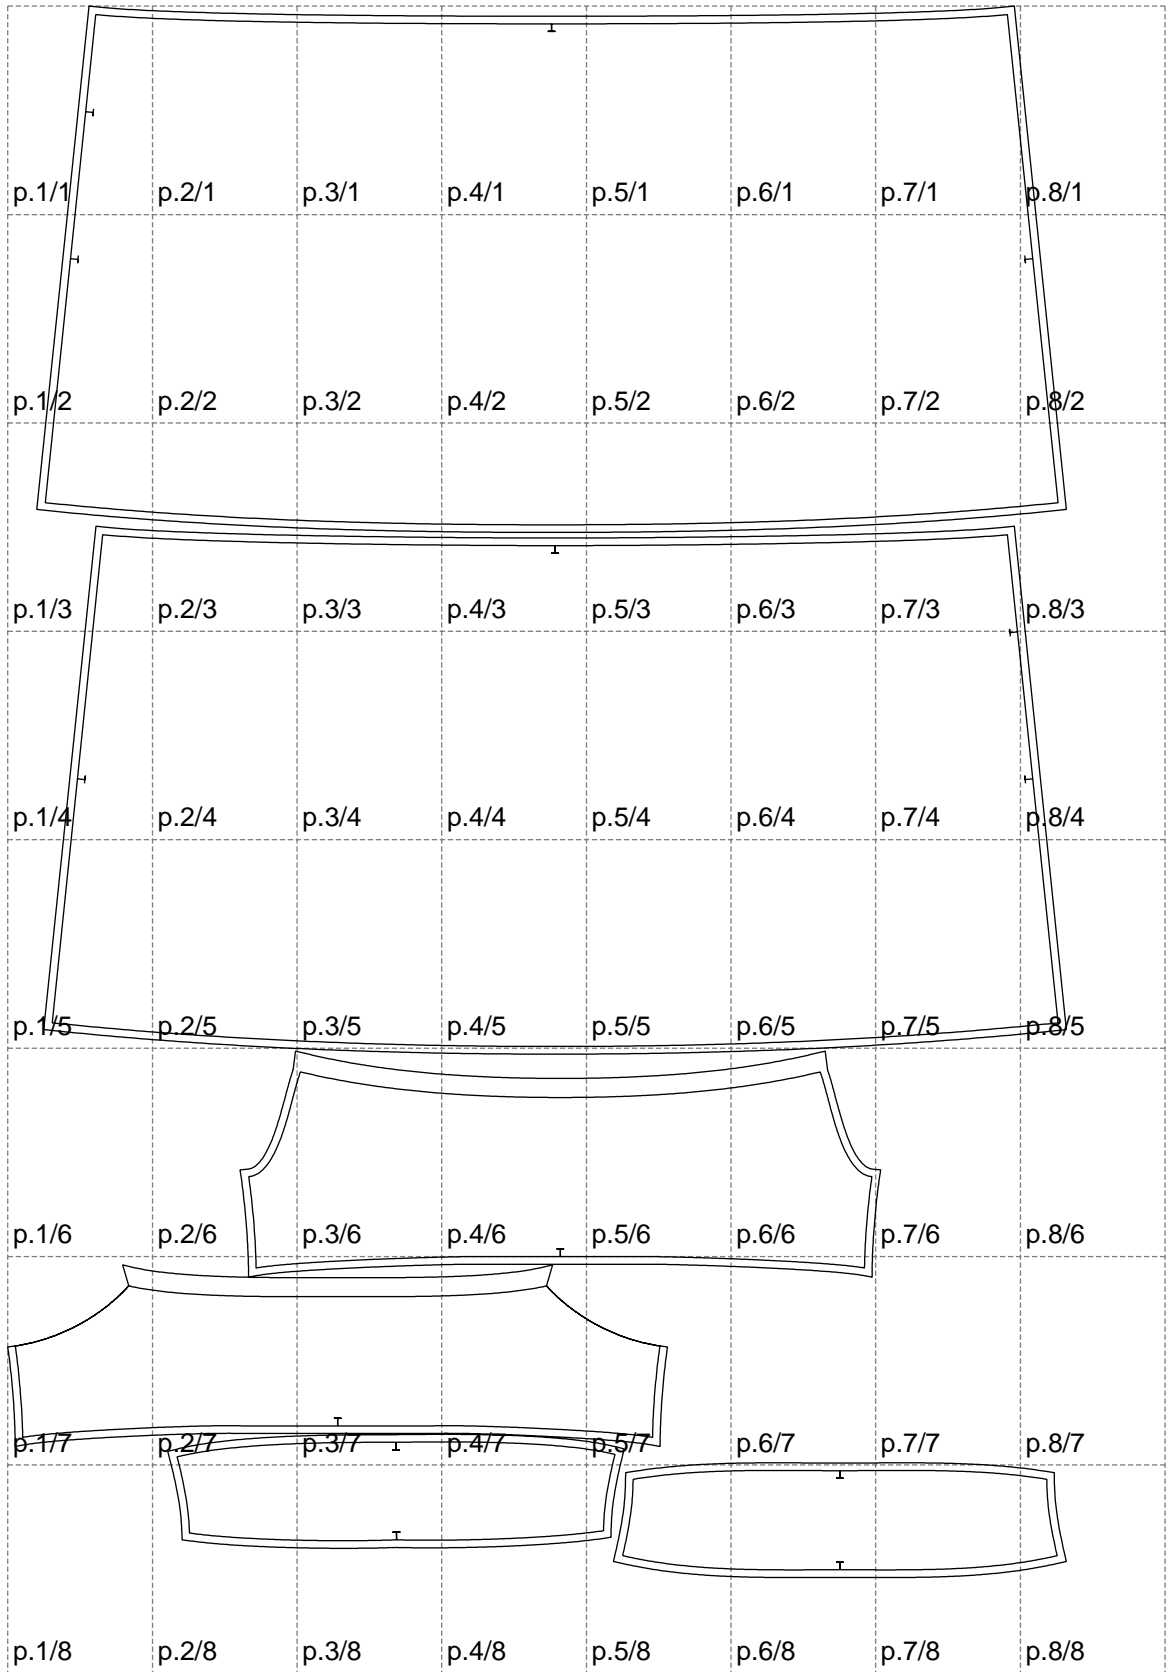

Not for print

Paper size: A4, size:1388.94 x2061.47 mm

# Example

size:1388.41 x2293.56 mm

Maneken =1 ver.0

rz\_1=170

rz\_16=120

rz\_17=104

rz\_18=103.6

rz\_19=128

rz\_20=125.1

---

. . . . .  
. . . . .  
. . . . .