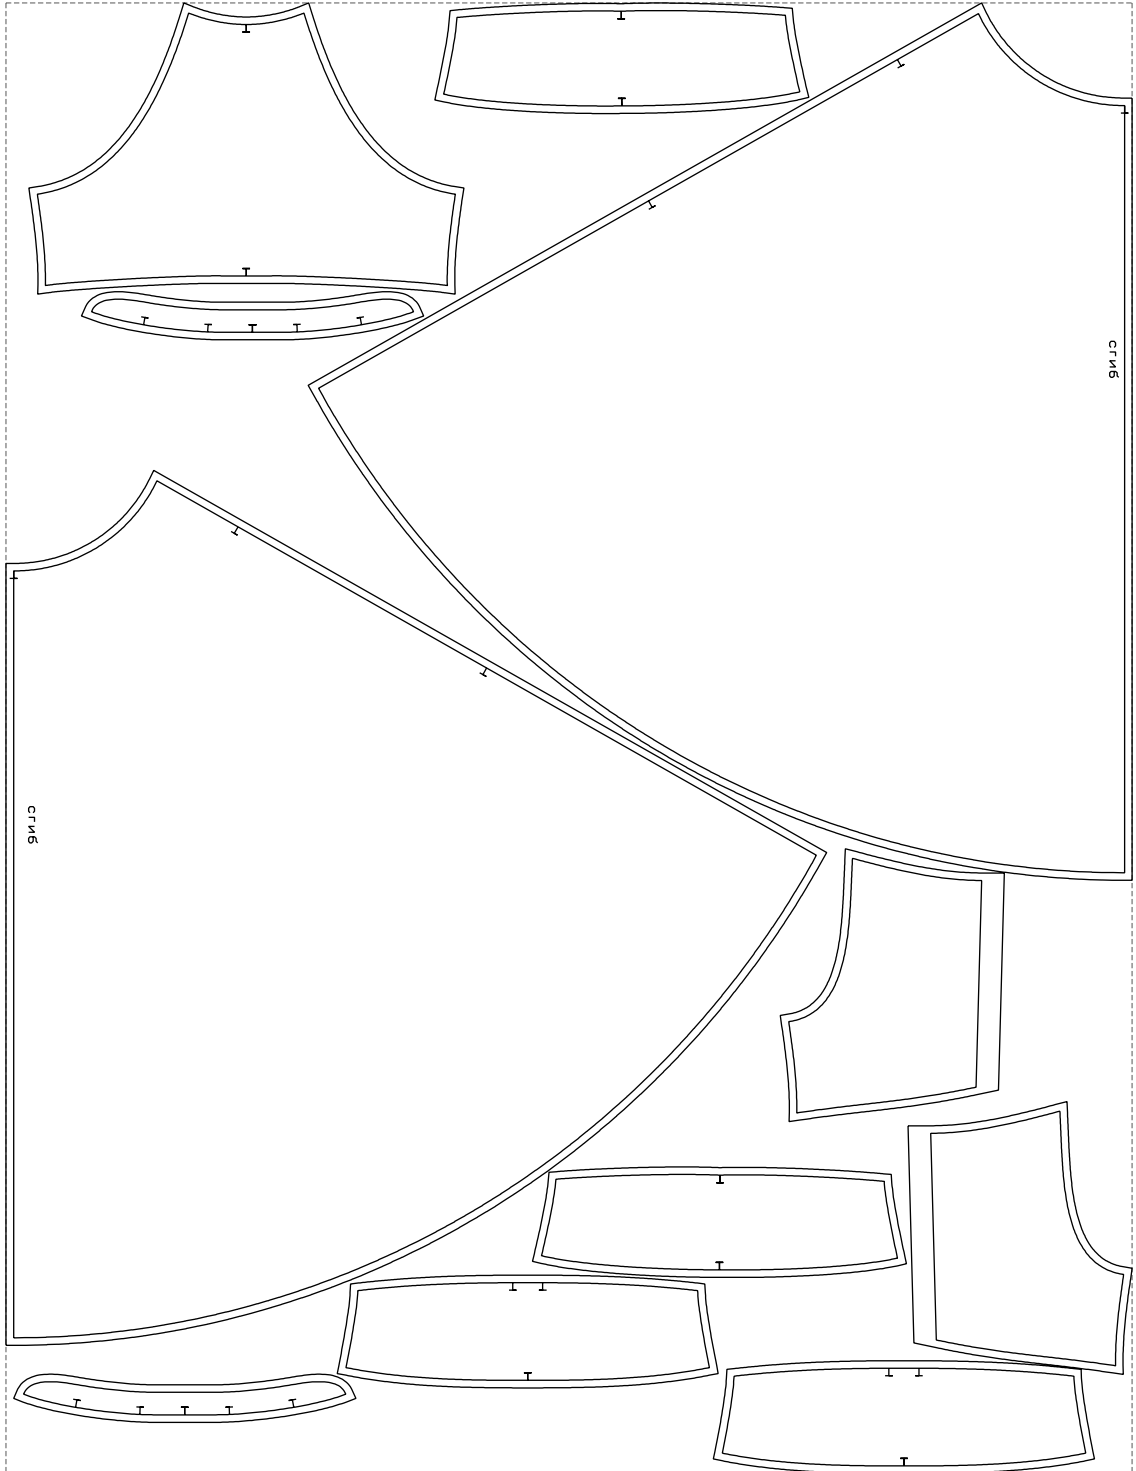

Not for print

Paper size: A4, size:1399.00 x1843.35 mm

# Example

size:1499.00 x1957.80 mm

Maneken =1 ver.0

rz\_1=170

rz\_16=104

rz\_17=88.9

rz\_18=84.4

rz\_19=112

rz\_20=109.3

---

. . . . .  
. . . . .  
. . . . .