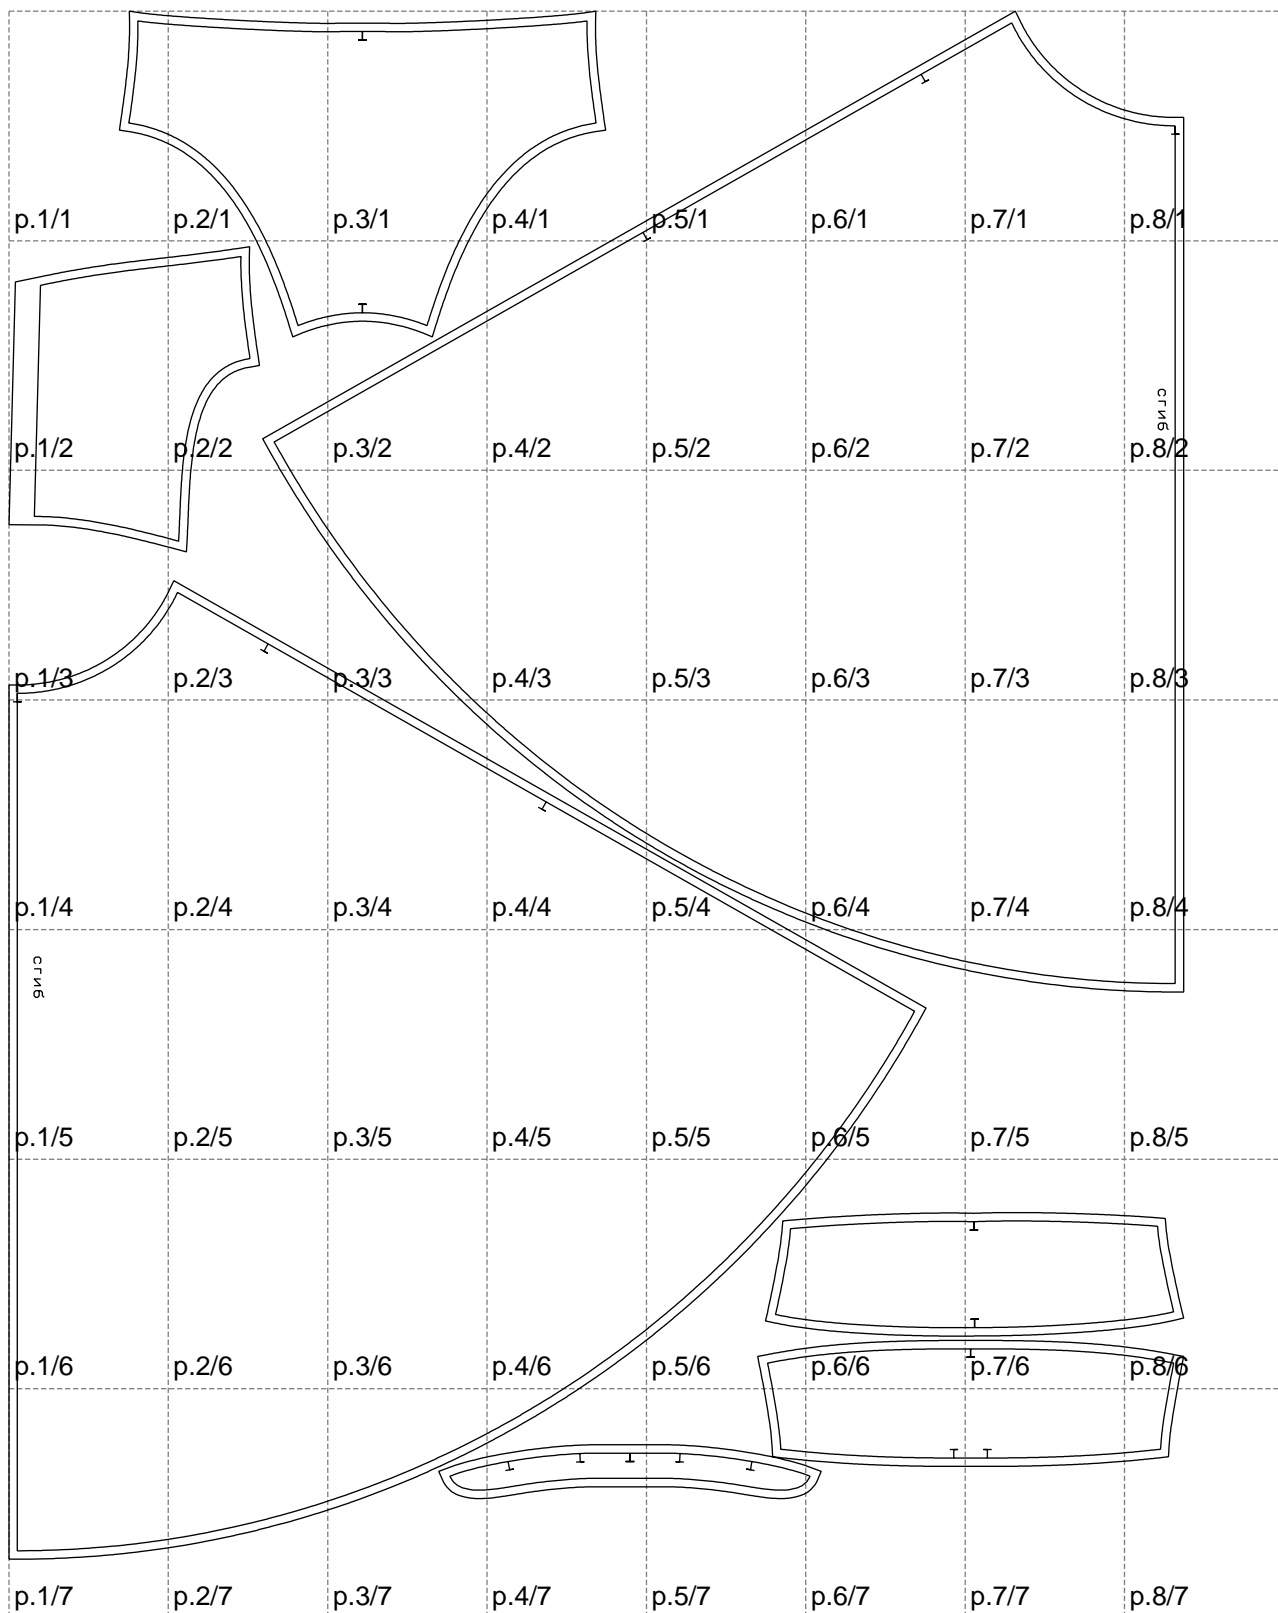

Not for print

Paper size: A4, size:1399.00 x1843.35 mm

# Example

size:1499.00 x1957.80 mm

Maneken =1 ver.0

rz\_1=170

rz\_16=104

rz\_17=88.9

rz\_18=84.4

rz\_19=112

rz\_20=109.3

---

. . . . .  
. . . . .  
. . . . .