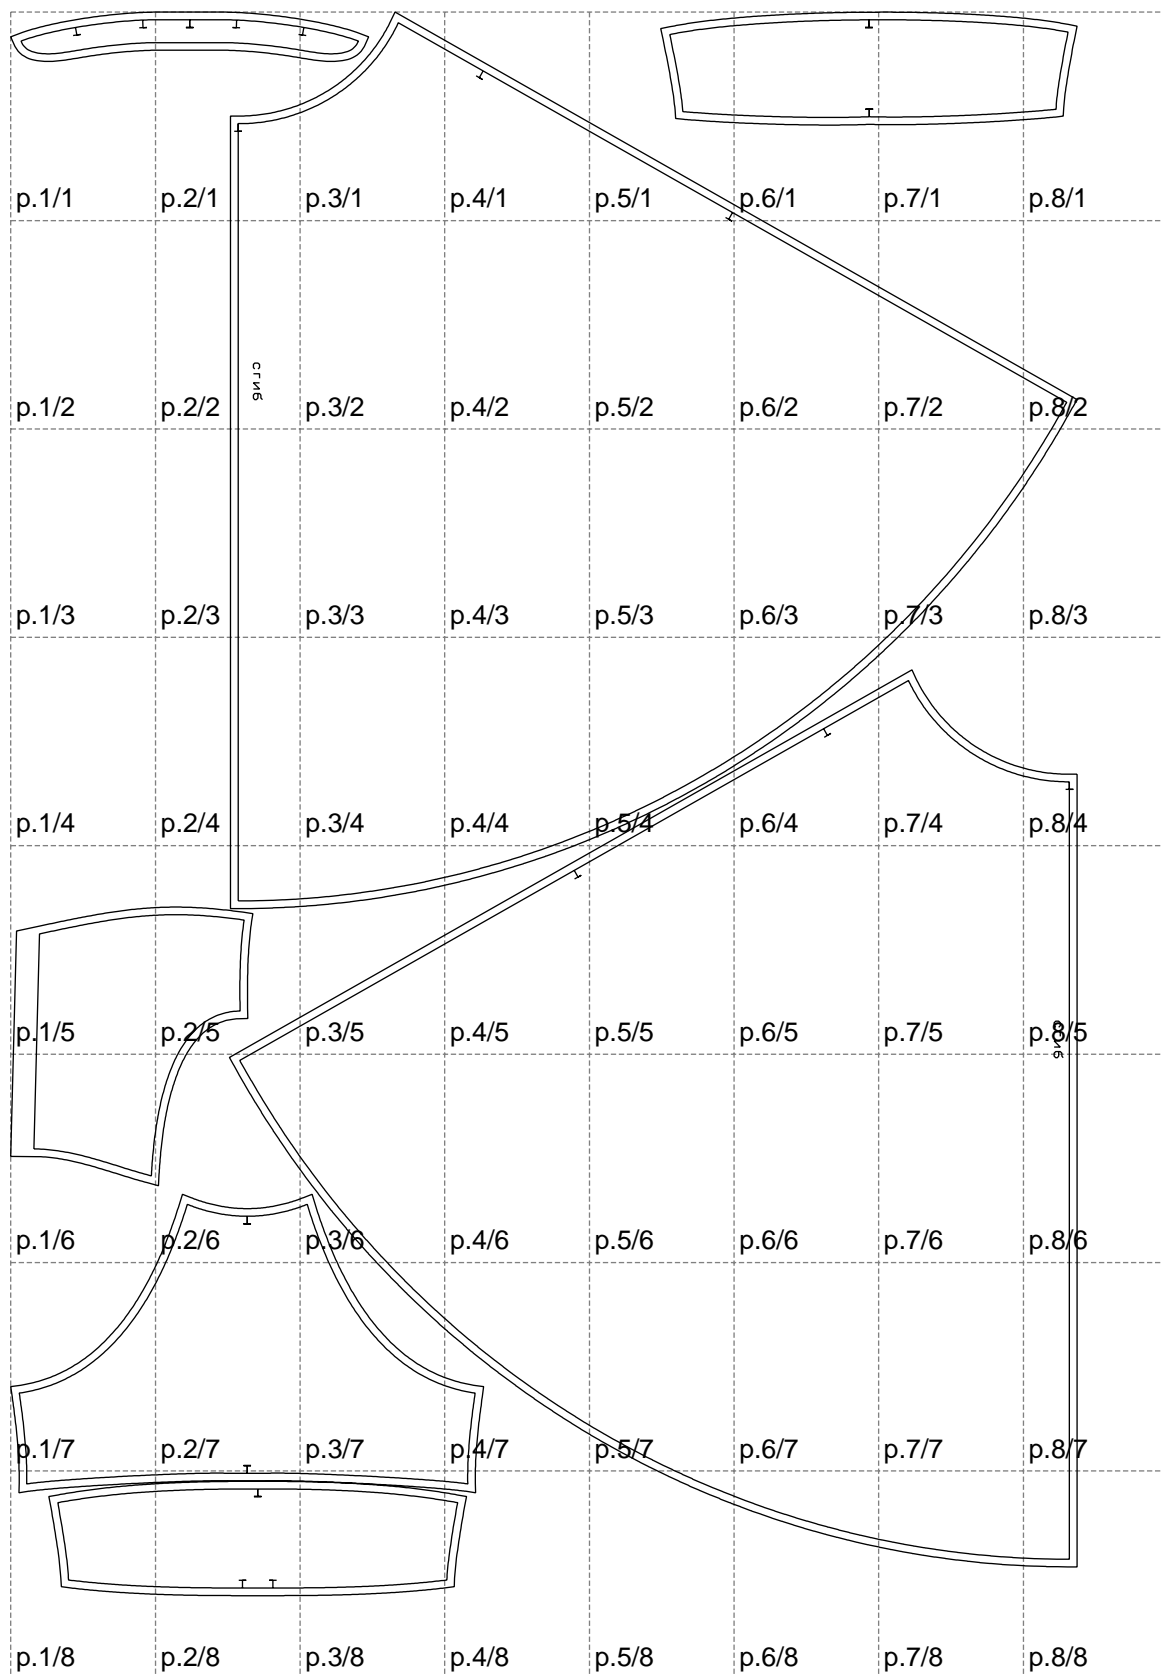

Not for print

Paper size: A4, size:1399.00 x2077.37 mm

# Example

size:1499.00 x2223.39 mm

Maneken =1 ver.0

rz\_1=170

rz\_16=112

rz\_17=96.2

rz\_18=94

rz\_19=120

rz\_20=117

---

. . . . .  
. . . . .  
. . . . .