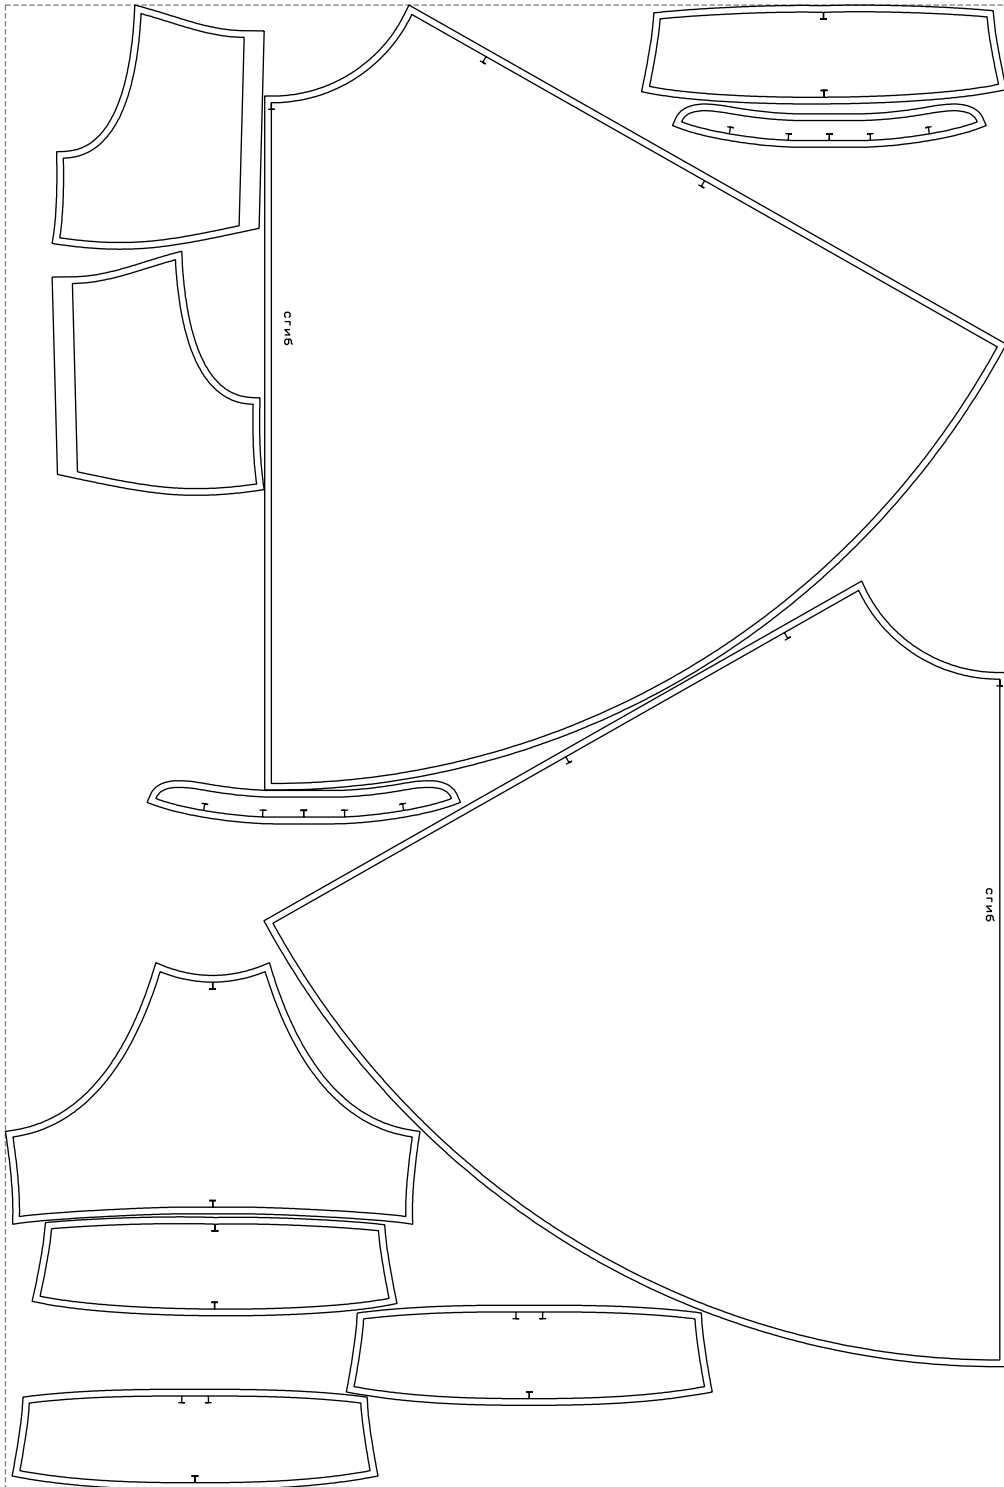

Not for print

Paper size: A4, size:1399.00 x2077.37 mm

# Example

size:1499.00 x2223.39 mm

Maneken =1 ver.0

rz\_1=170

rz\_16=112

rz\_17=96.2

rz\_18=94

rz\_19=120

rz\_20=117

---

. . . . .  
. . . . .  
. . . . .