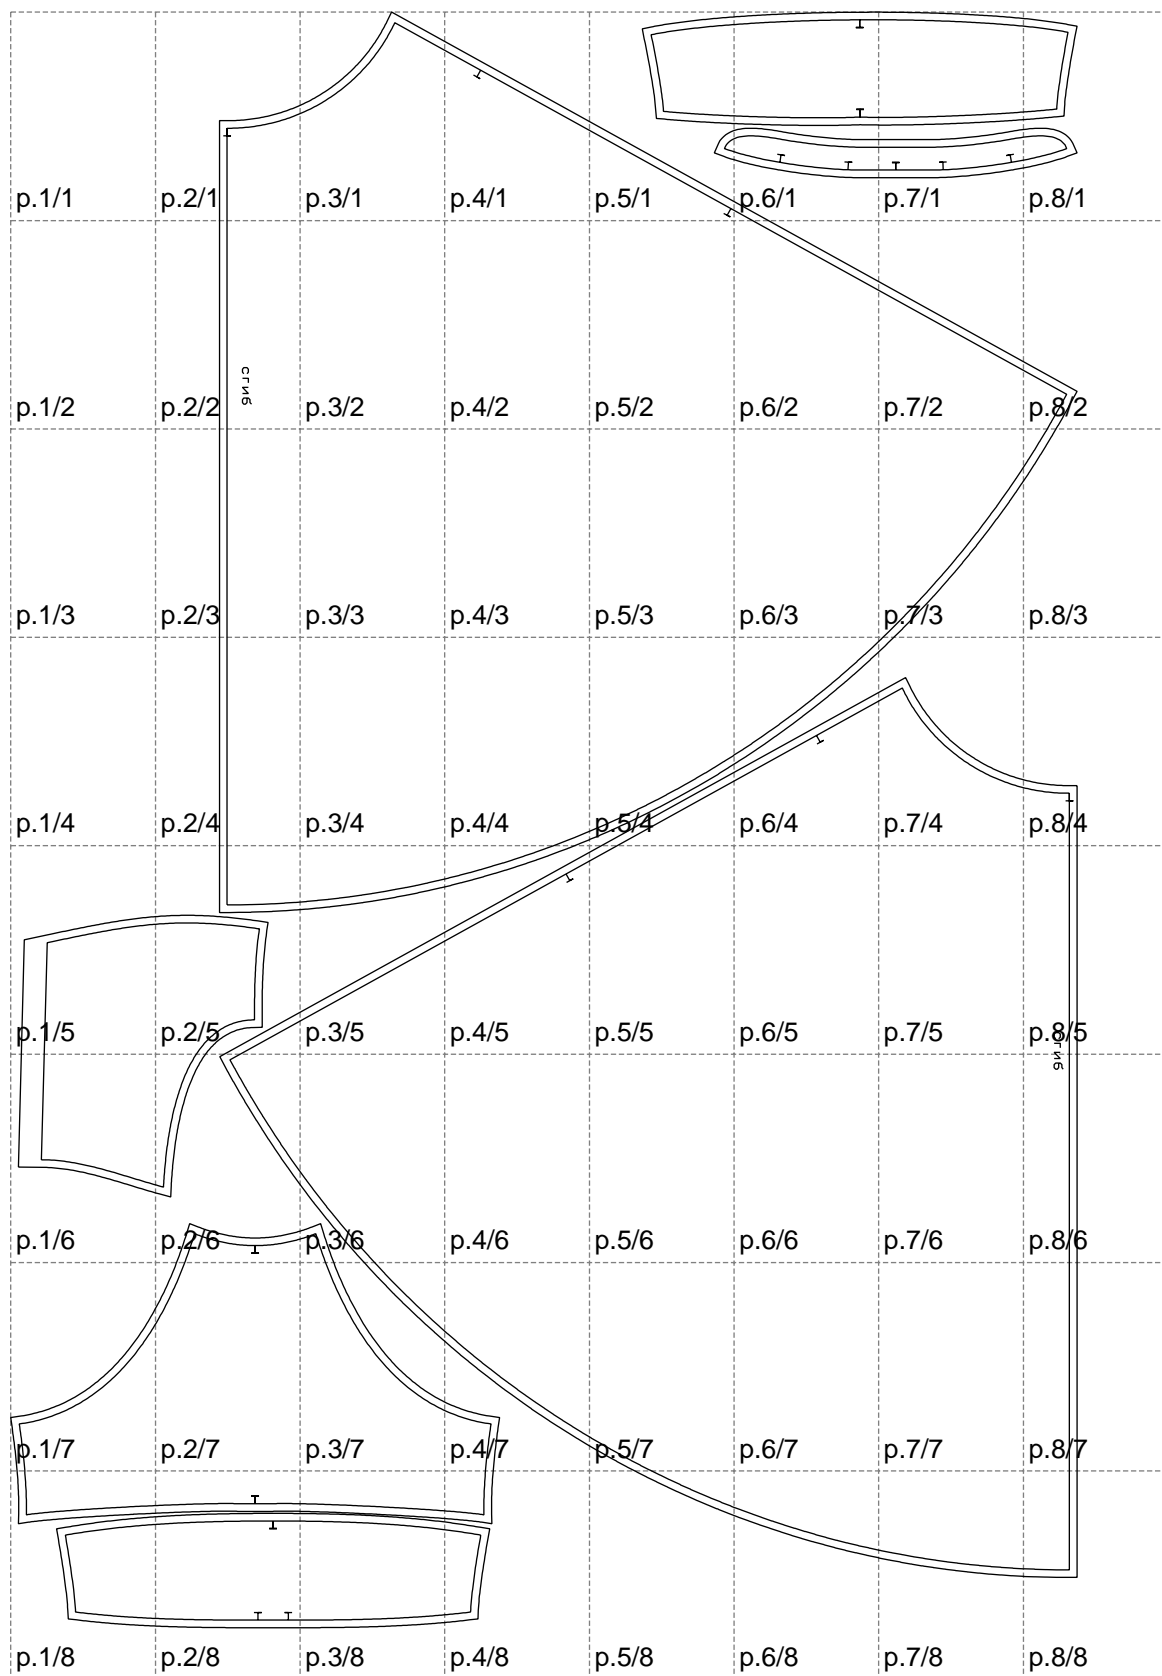

Not for print

Paper size: A4, size:1399.00 x2119.48 mm

# Example

size:1499.00 x2257.44 mm

Maneken =1 ver.0

rz\_1=170

rz\_16=116

rz\_17=100

rz\_18=98.8

rz\_19=124

rz\_20=121

---

. . . . .  
. . . . .  
. . . . .