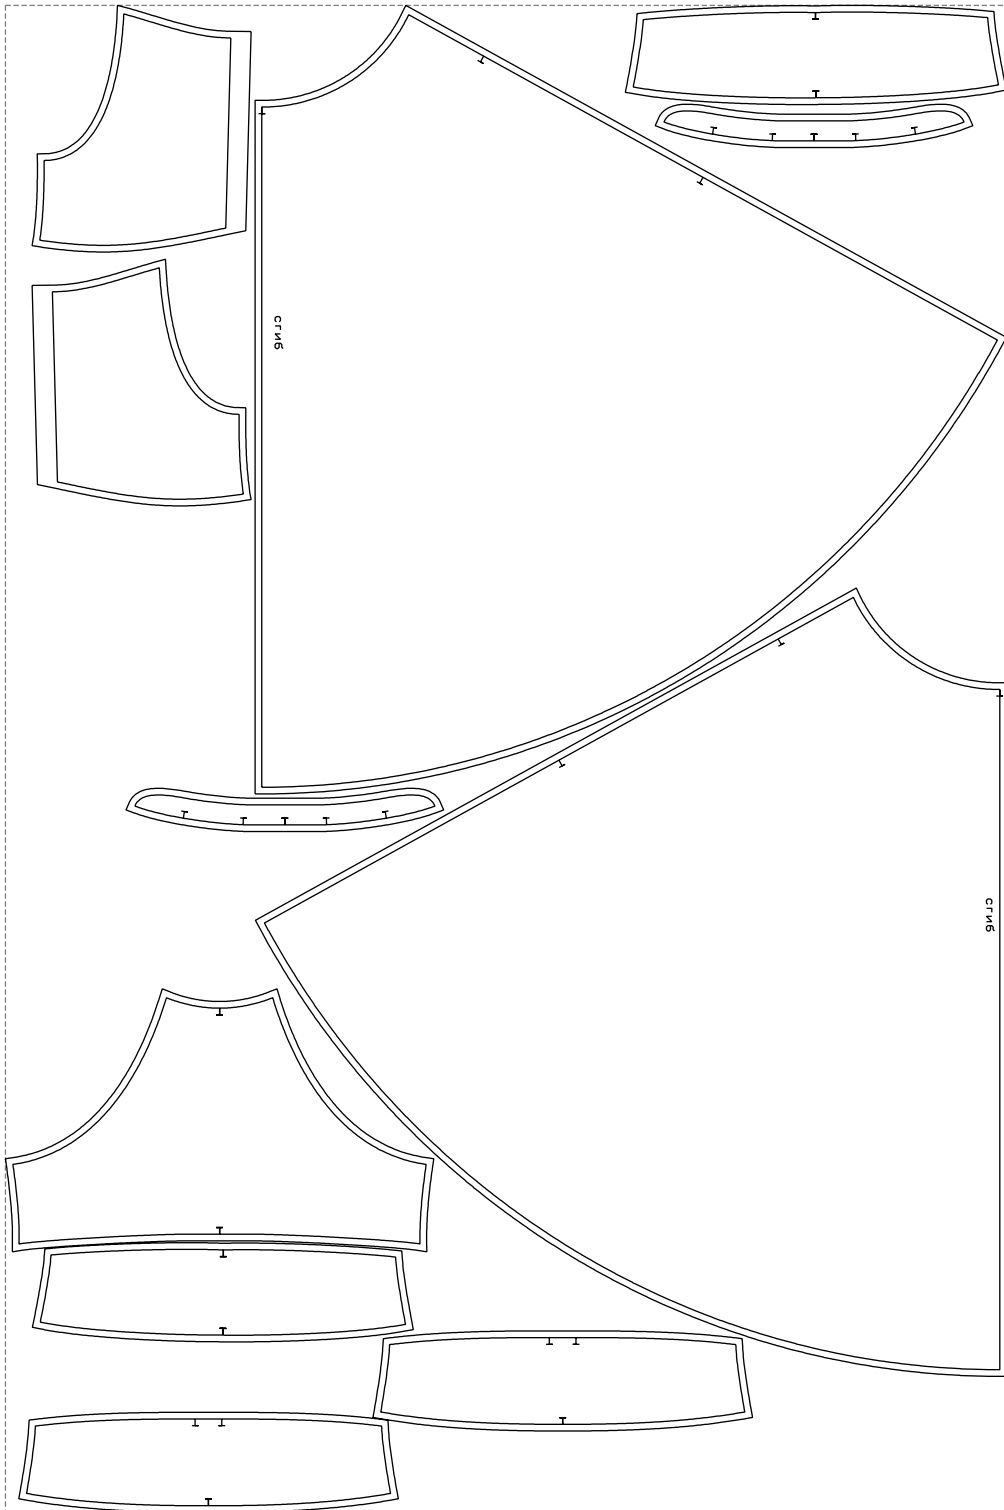

Not for print

Paper size: A4, size:1399.00 x2119.48 mm

# Example

size:1499.00 x2257.44 mm

Maneken =1 ver.0

rz\_1=170

rz\_16=116

rz\_17=100

rz\_18=98.8

rz\_19=124

rz\_20=121

---

. . . . .  
. . . . .  
. . . . .