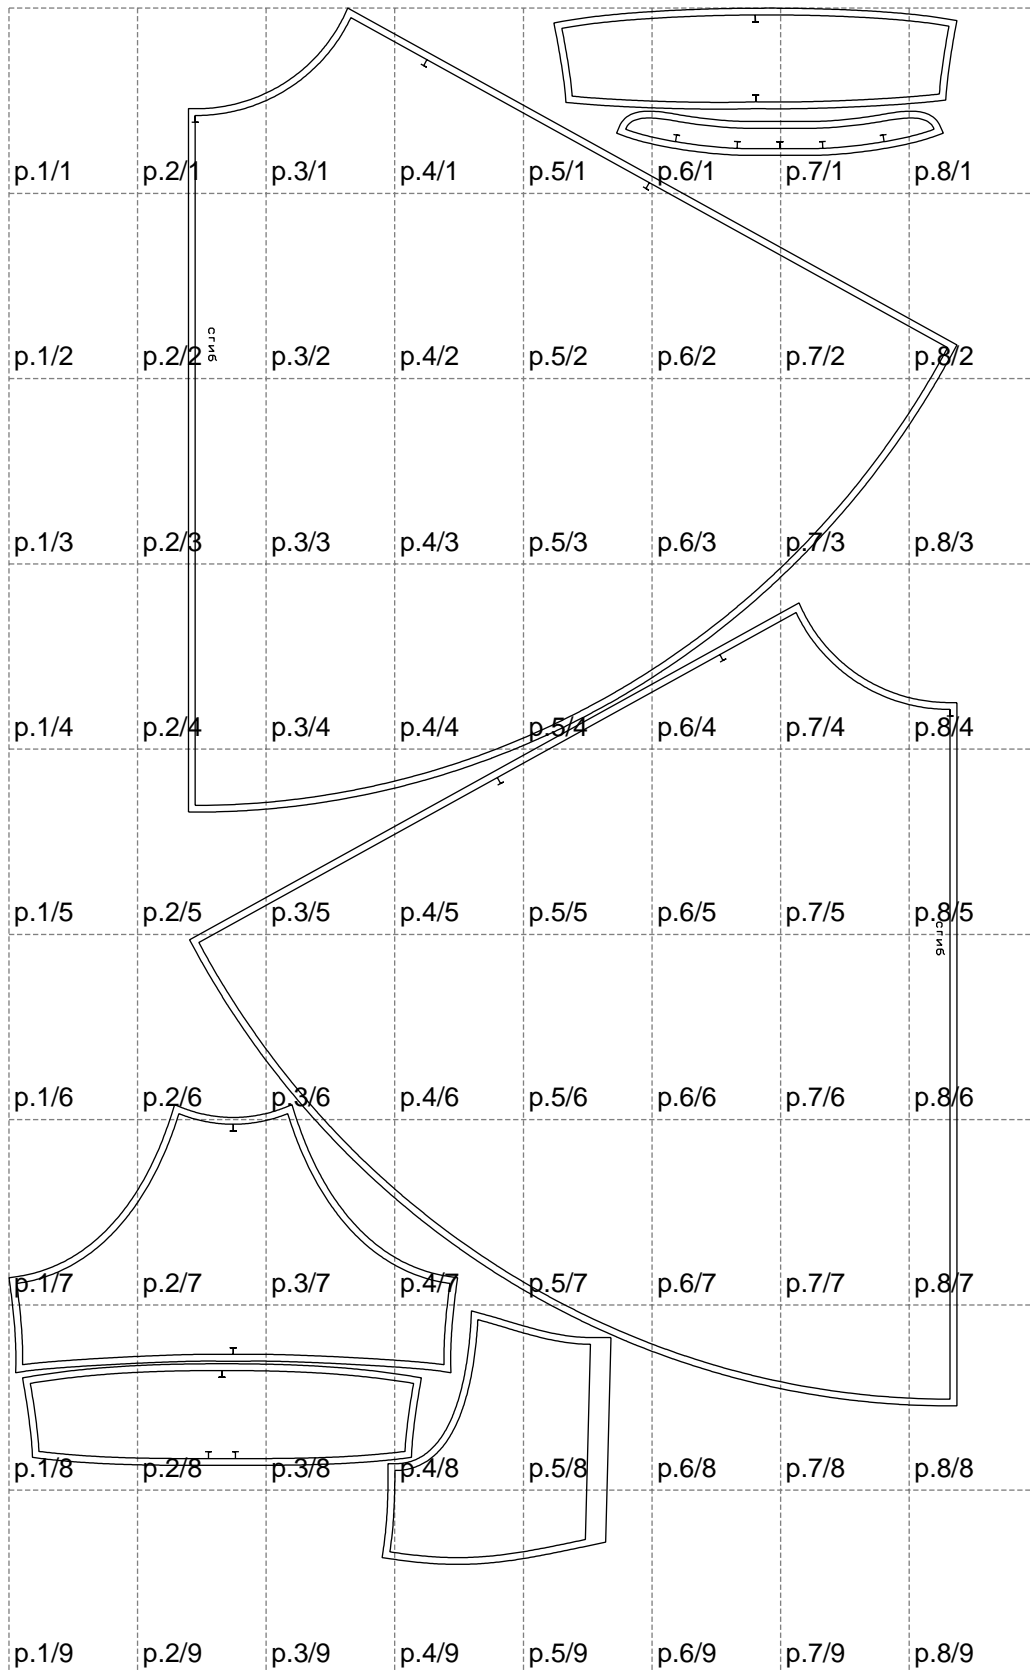

Not for print

Paper size: A4, size:1399.00 x2296.83 mm

# Example

size:1499.00 x2186.83 mm

Maneken =1 ver.0

rz\_1=170

rz\_16=120

rz\_17=104

rz\_18=103.6

rz\_19=128

rz\_20=125.1

---

. . . . .  
. . . . .  
. . . . .