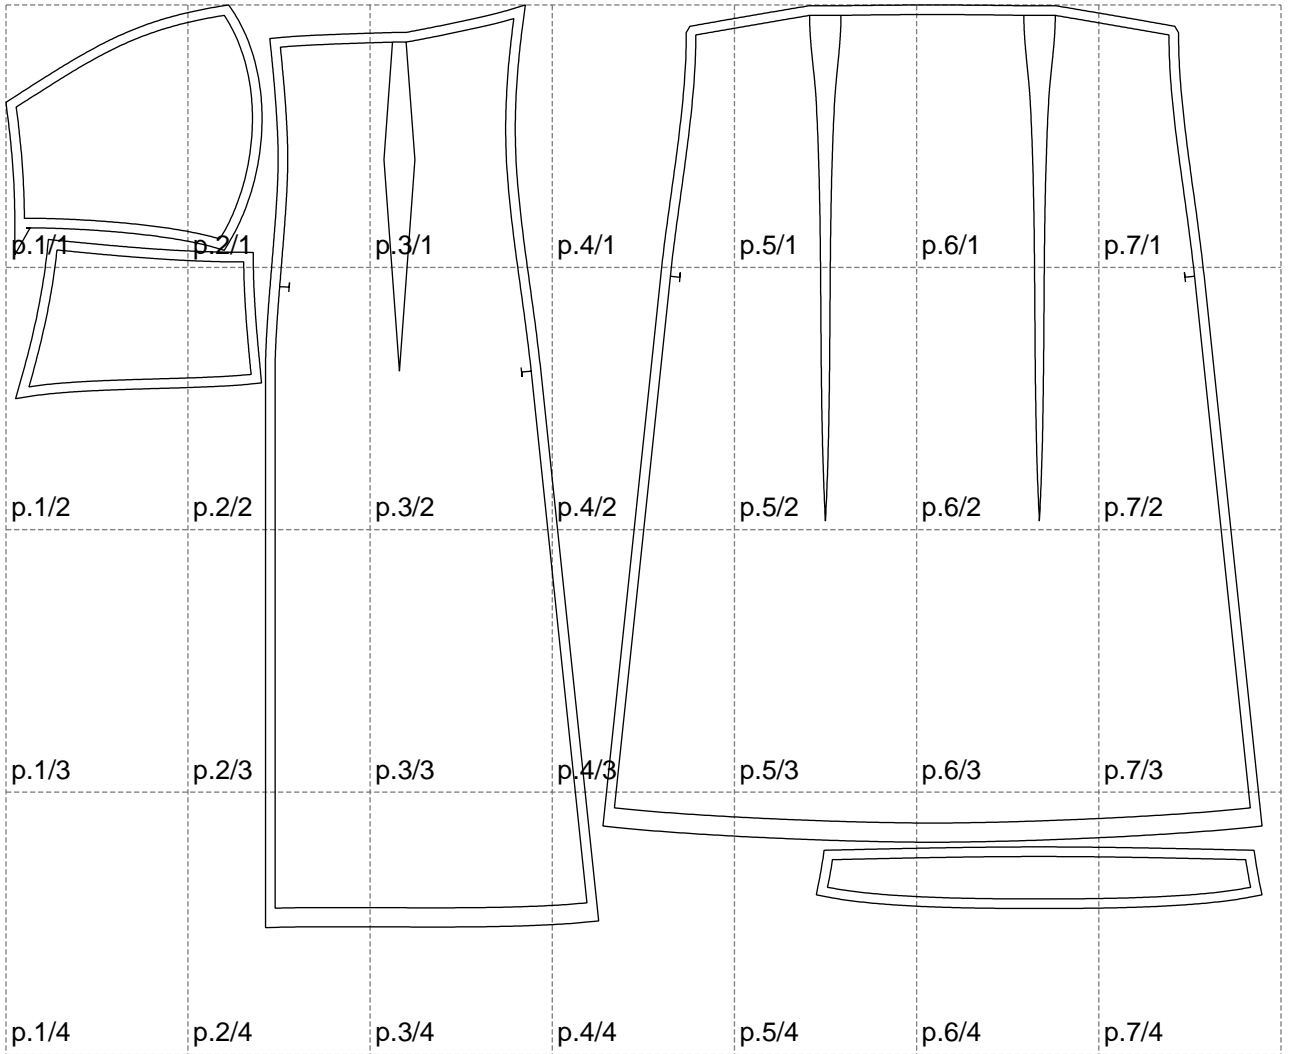

Not for print

Paper size: A4, size:1308.83 x961.38 mm

# Example

size:1428.86 x1287.57 mm

Maneken =1 ver.0

rz\_1=170

rz\_16=96

rz\_17=82

rz\_18=76

rz\_19=104

rz\_20=101.8

---

. . . . .  
. . . . .  
. . . . .