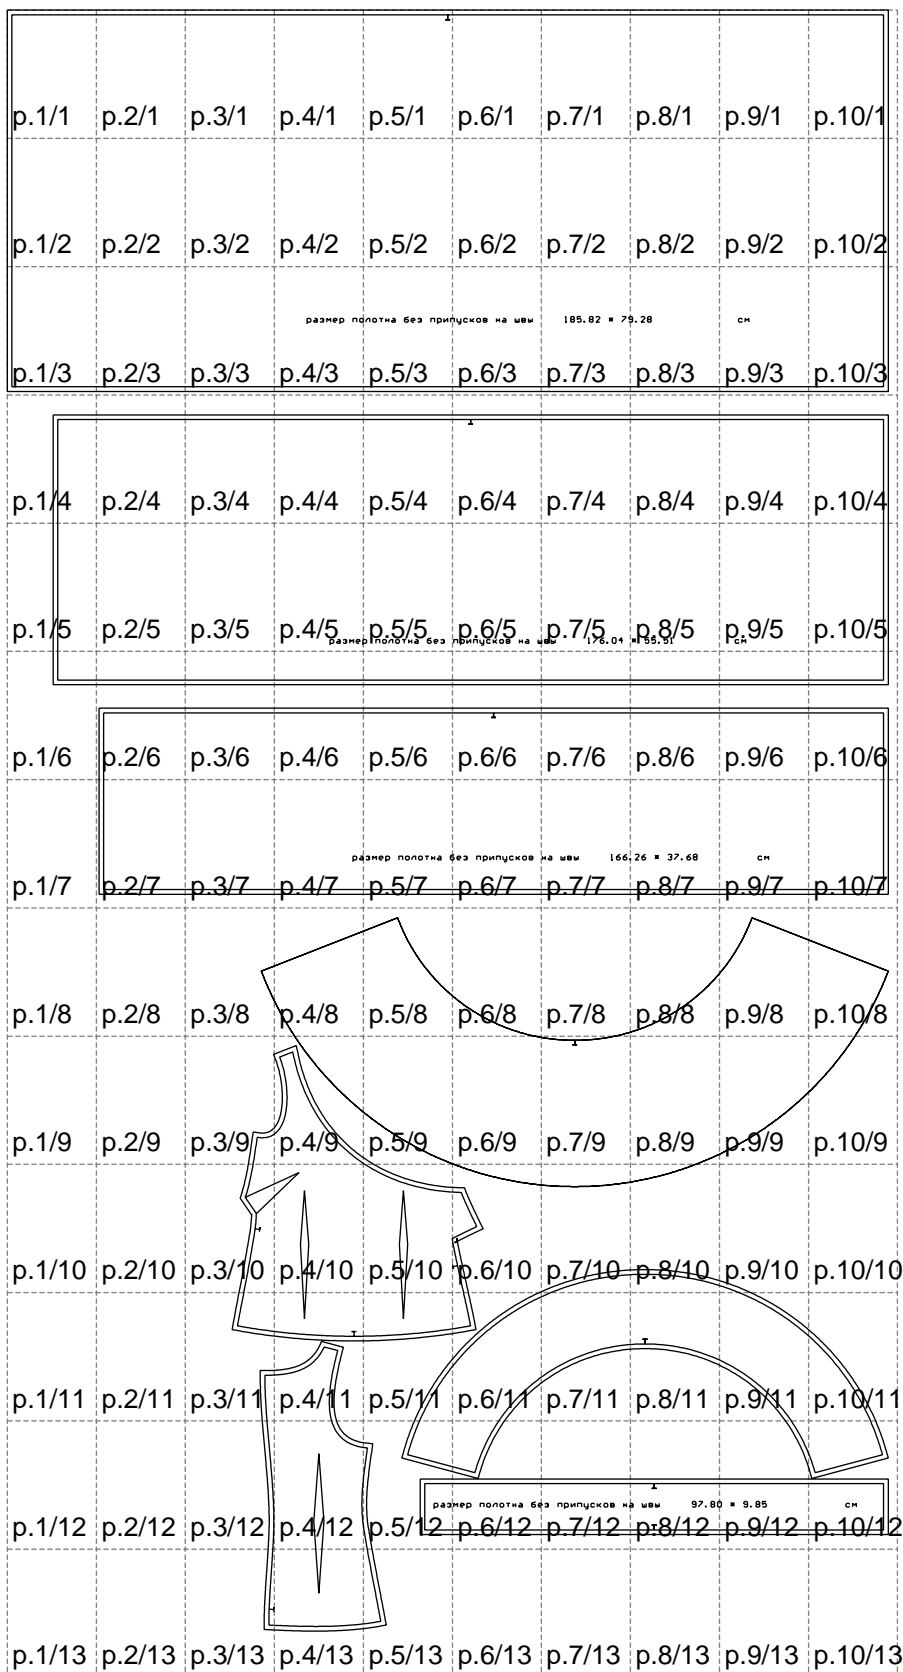

Not for print

Paper size: A4, size:1878.23 x3455.66 mm

Example

size:1878.23 x3708.85 mm

Maneken =1 ver.0

rz_1=170

rz_16=88

rz_17=75.6

rz_18=67.6

rz_19=96

rz_20=94.6

.
.
.