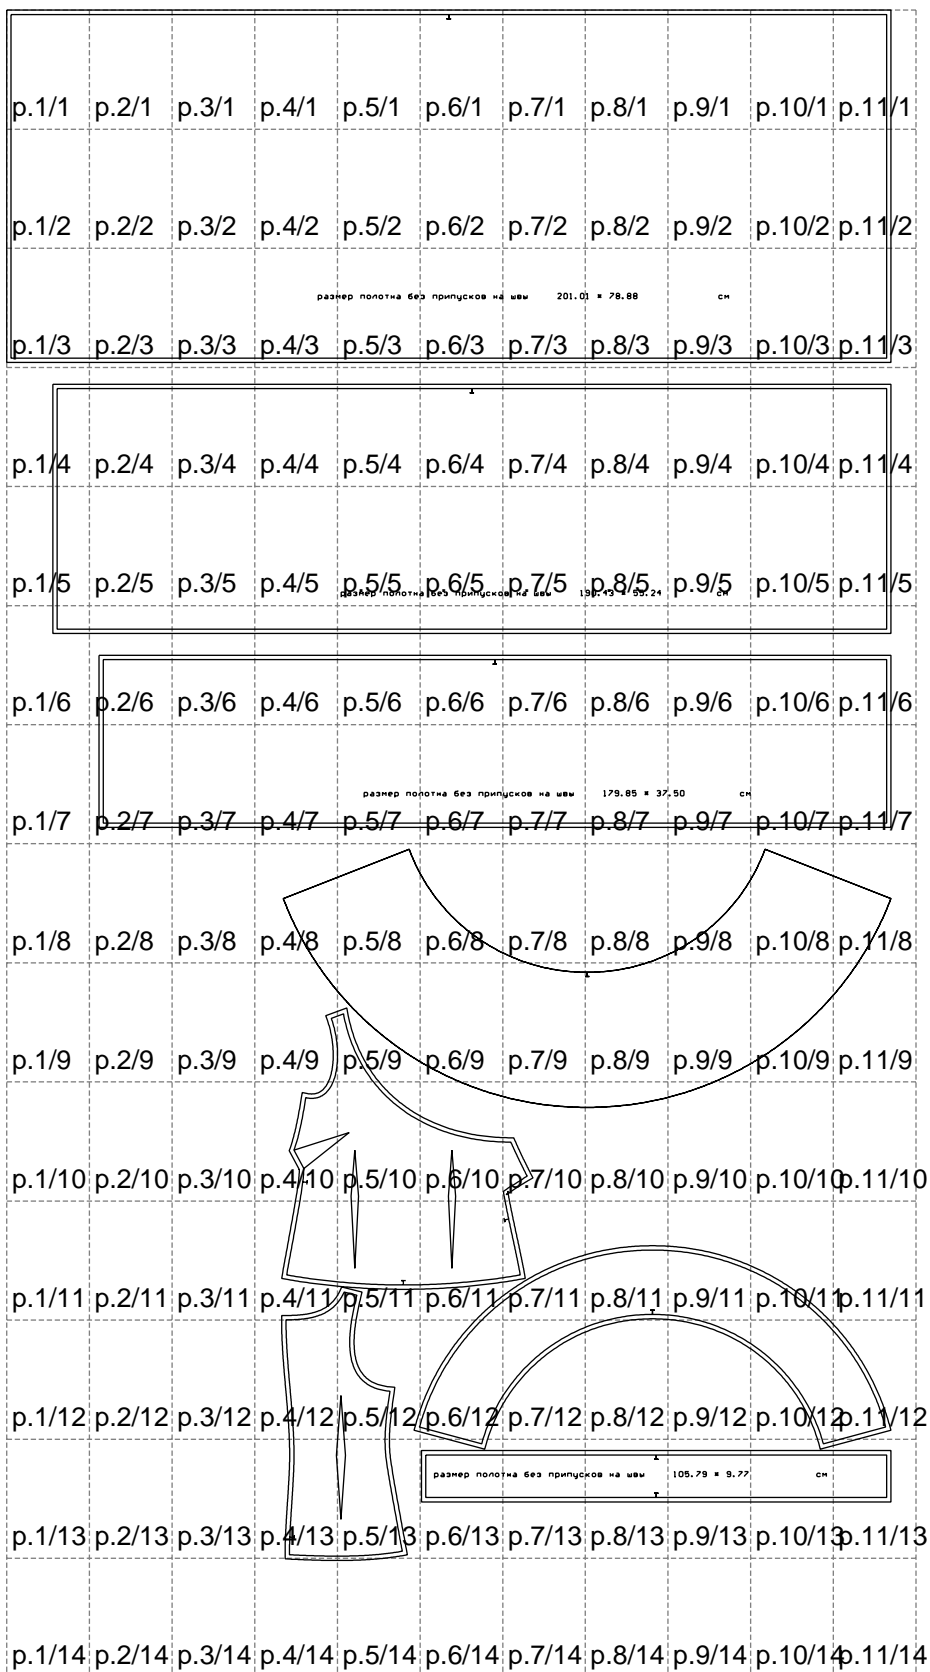

Not for print

Paper size: A4, size:2030.13 x3559.32 mm

Example

size:2030.13 x3741.37 mm

Maneken =1 ver.0

rz_1=170

rz_16=96

rz_17=82

rz_18=76

rz_19=104

rz_20=101.8

.
.
.