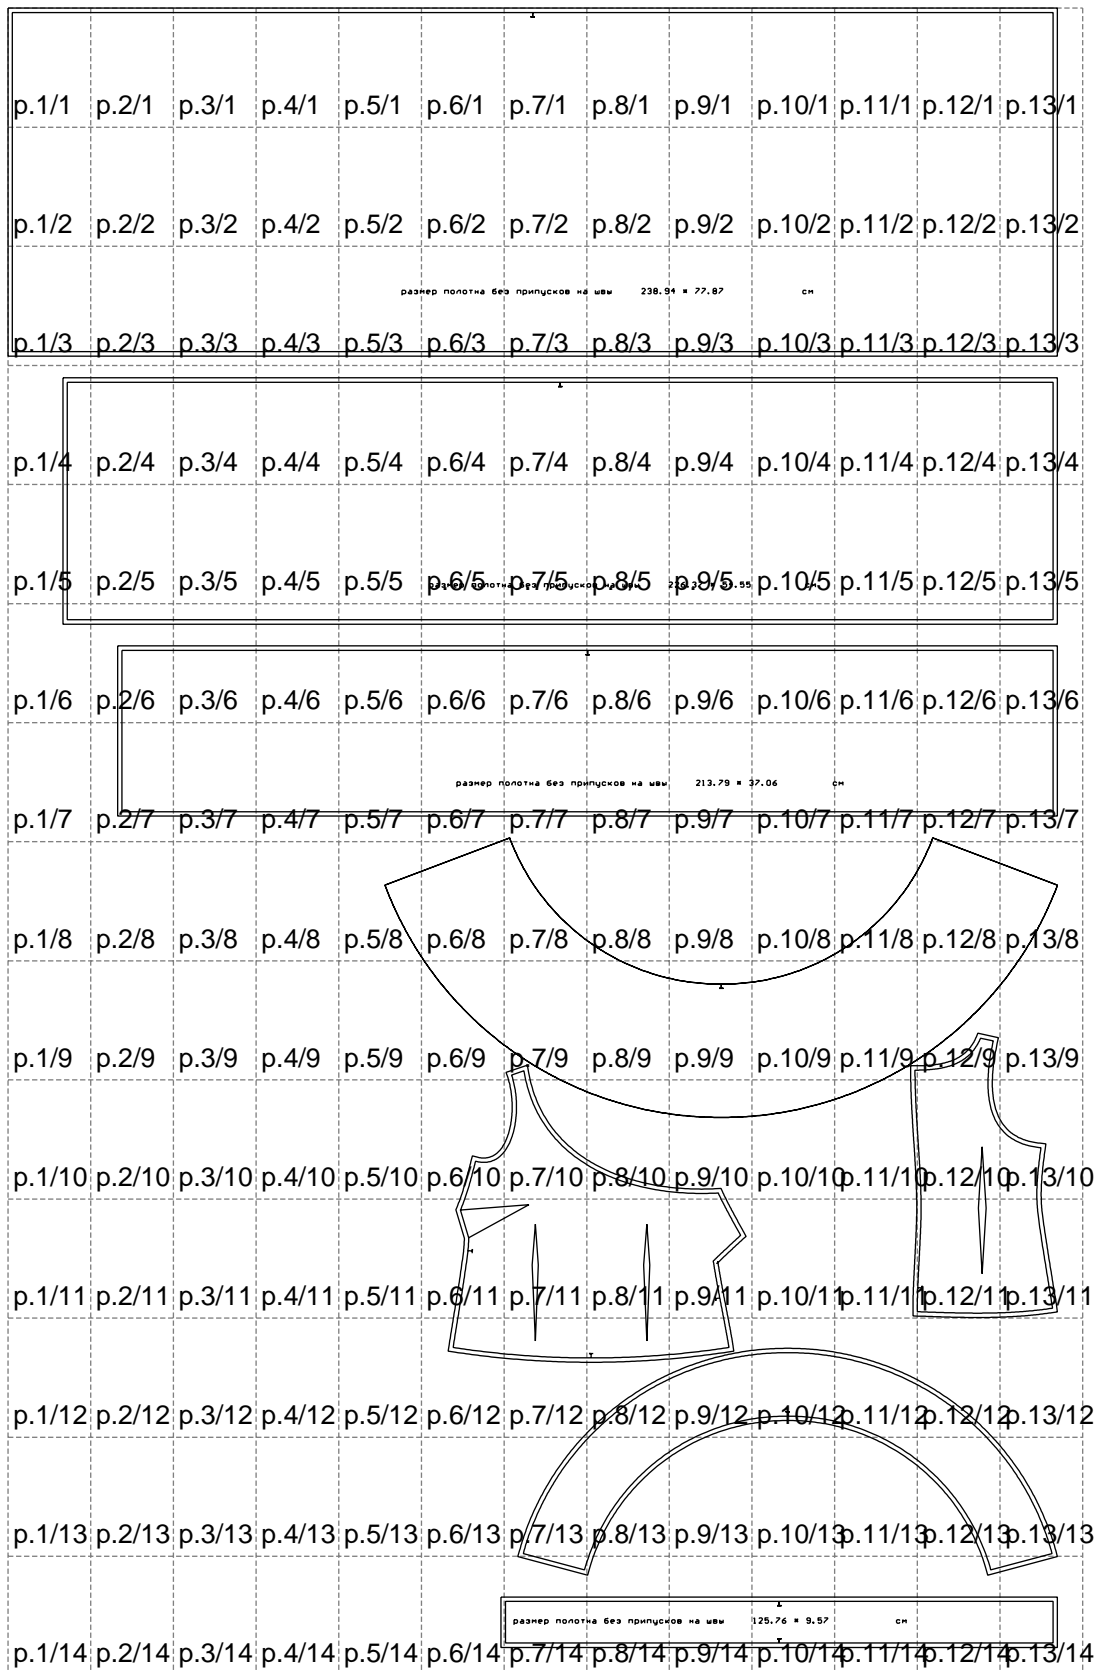

Not for print

Paper size: A4, size:2409.47 x3763.52 mm

# Example

size:2409.47 x4233.03 mm

Maneken =1 ver.0

rz\_1=170

rz\_16=116

rz\_17=100

rz\_18=98.8

rz\_19=124