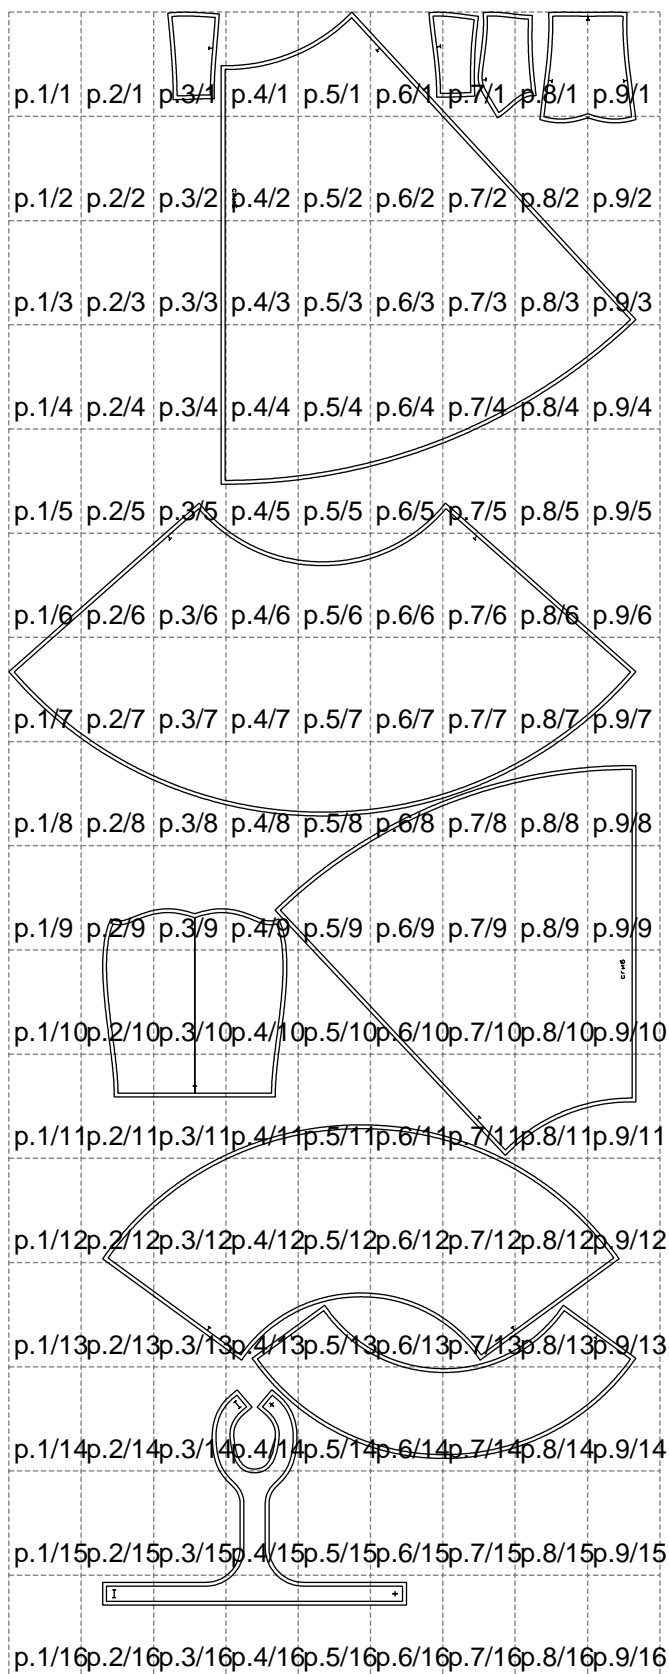

Not for print

Paper size: A4, size:1645.18 x4179.78 mm

Example

size:1645.18 x4496.62 mm

Maneken =1 ver.0

rz_1=170

rz_16=88

rz_17=75.6

rz_18=67.6

rz_19=96

rz_20=94.6

.
.
.