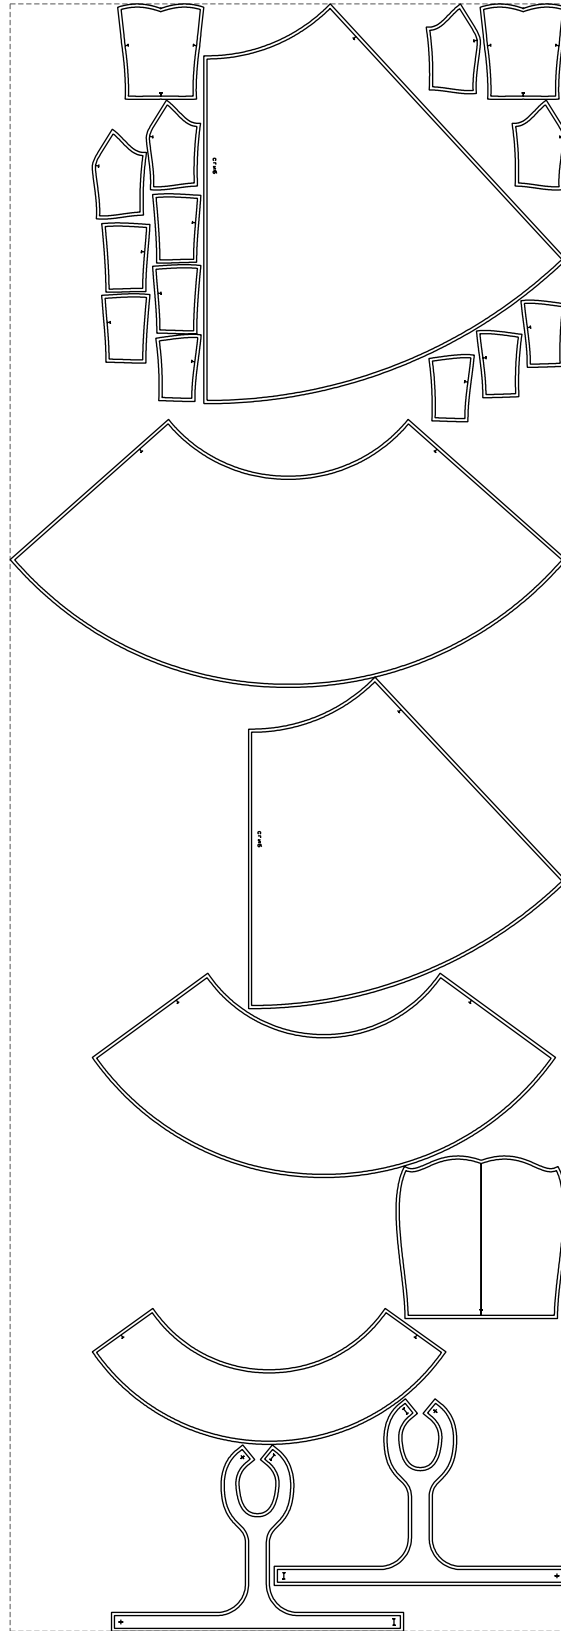

# Example

size:1758.31 x5146.40 mm

Maneken =1 ver.0

rz\_1=170

rz\_16=100

rz\_17=85.4

rz\_18=80.2

rz\_19=108

rz\_20=105.4

---

. . . . .  
. . . . .  
. . . . .