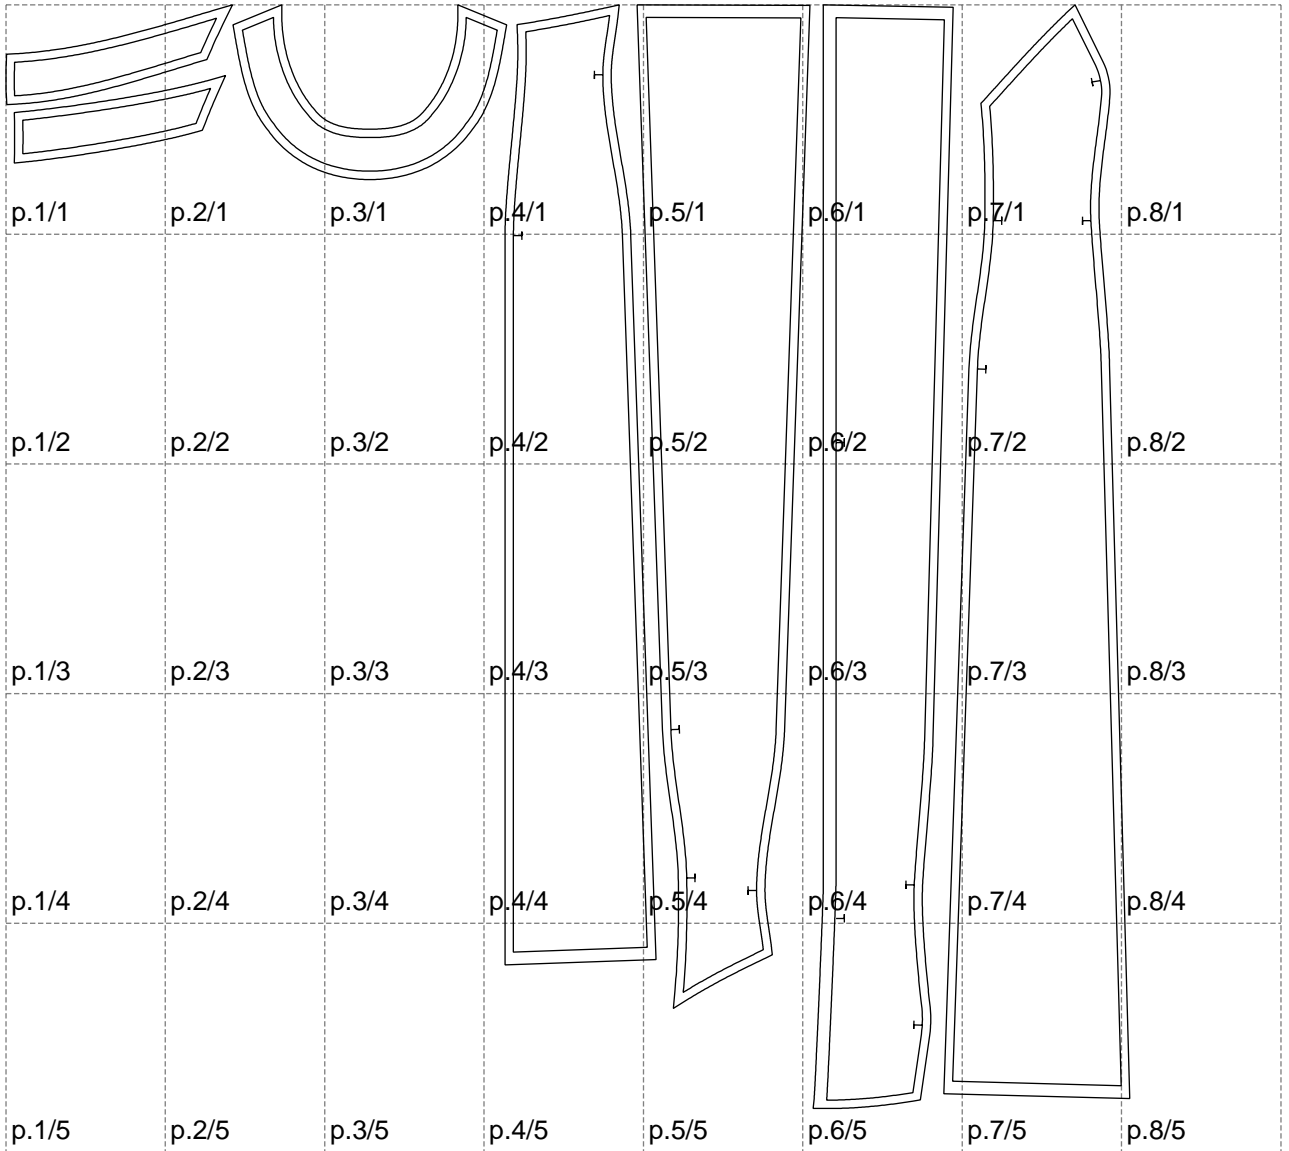

Not for print

Paper size: A4, size:1338.51 x1314.33 mm

Example

size:1408.37 x2285.40 mm

Maneken =1 ver.0

rz_1=170

rz_16=92

rz_17=78.8

rz_18=71.8

rz_19=100

rz_20=98.1

.
.
.