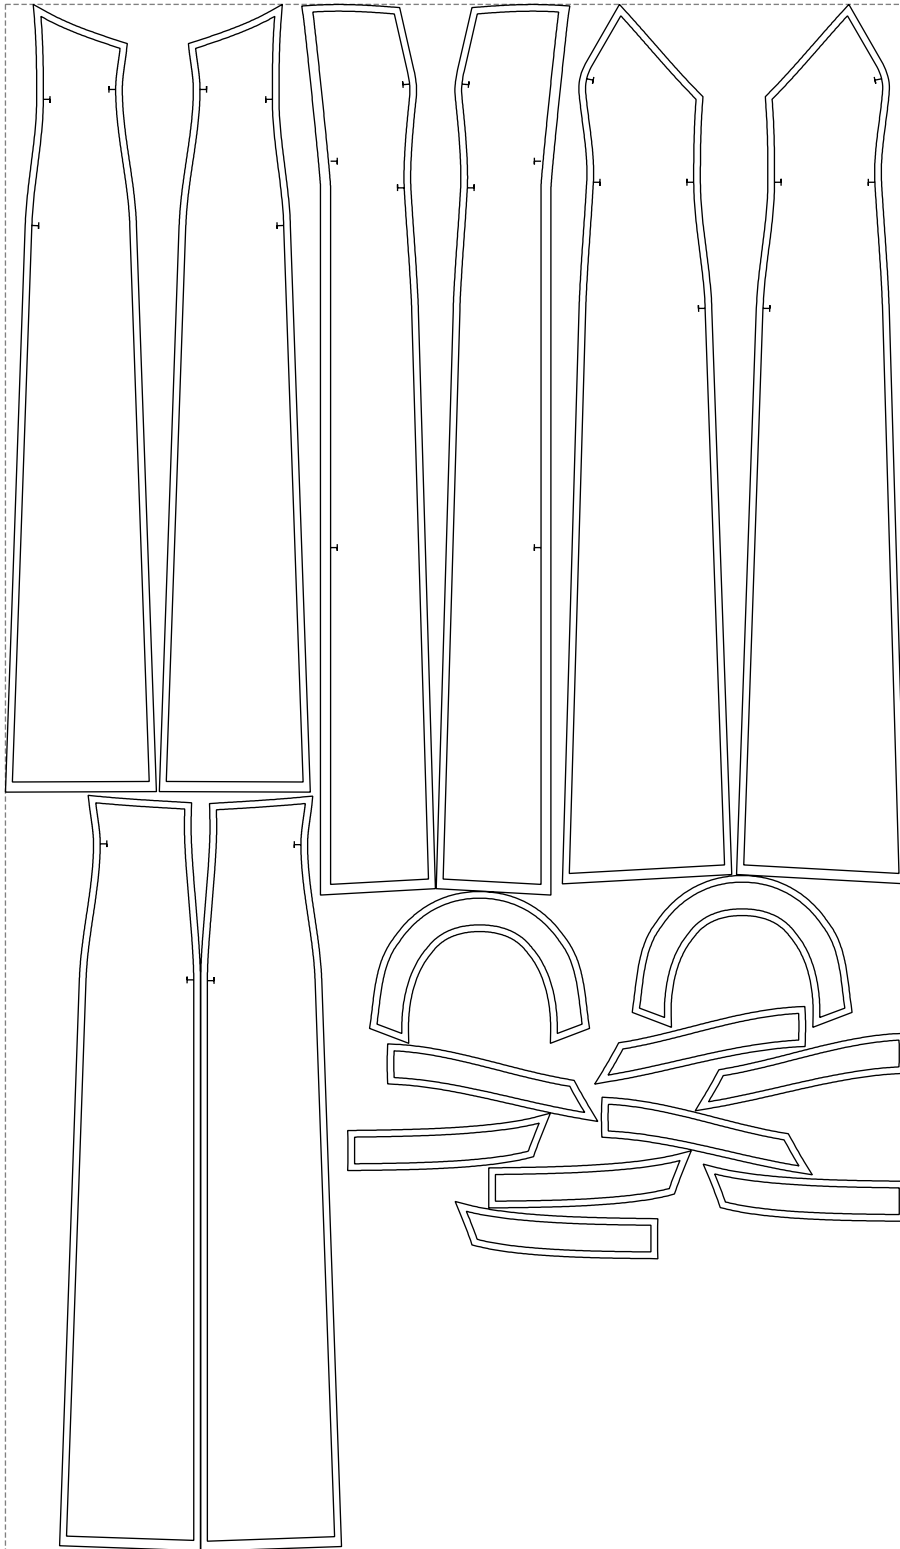

Not for print

Paper size: A4, size:1177.02 x1333.87 mm

# Example

size:1348.64 x2317.14 mm

Maneken =1 ver.0

rz\_1=170

rz\_16=112

rz\_17=96.2

rz\_18=94

rz\_19=120

rz\_20=117

---

. . . . .  
. . . . .  
. . . . .