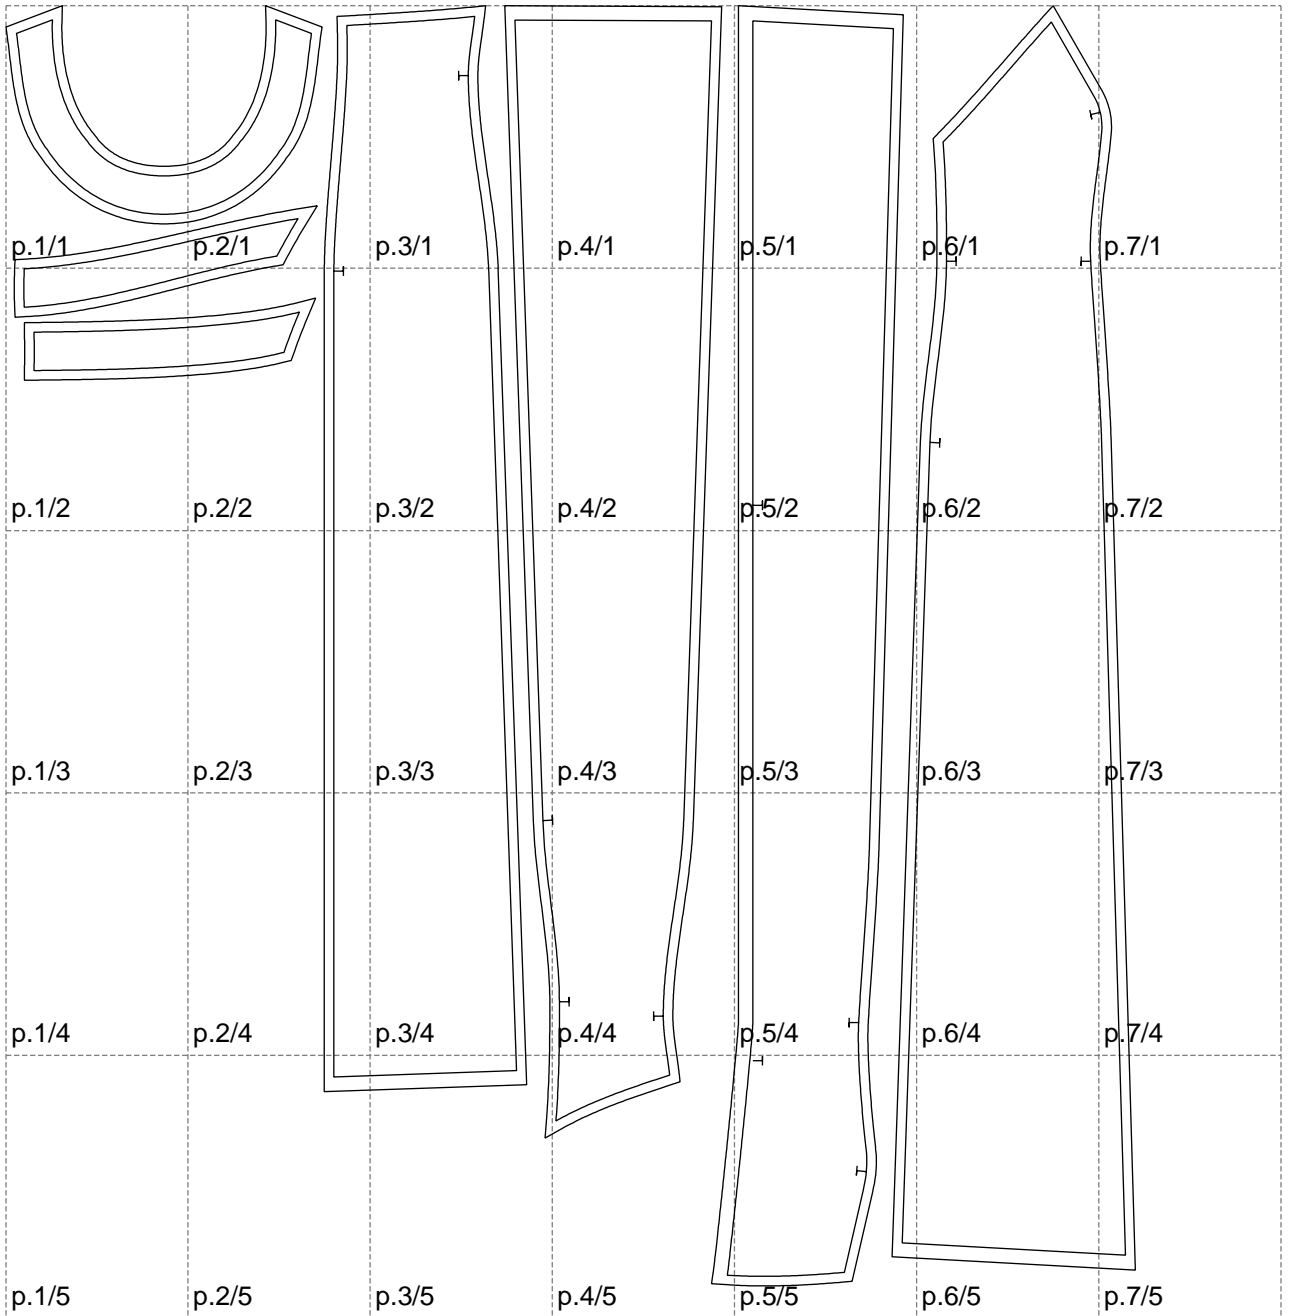

Not for print

Paper size: A4, size:1177.02 x1333.87 mm

# Example

size:1348.64 x2317.14 mm

Maneken =1 ver.0

rz\_1=170

rz\_16=112

rz\_17=96.2

rz\_18=94

rz\_19=120

rz\_20=117

---

. . . . .  
. . . . .  
. . . . .