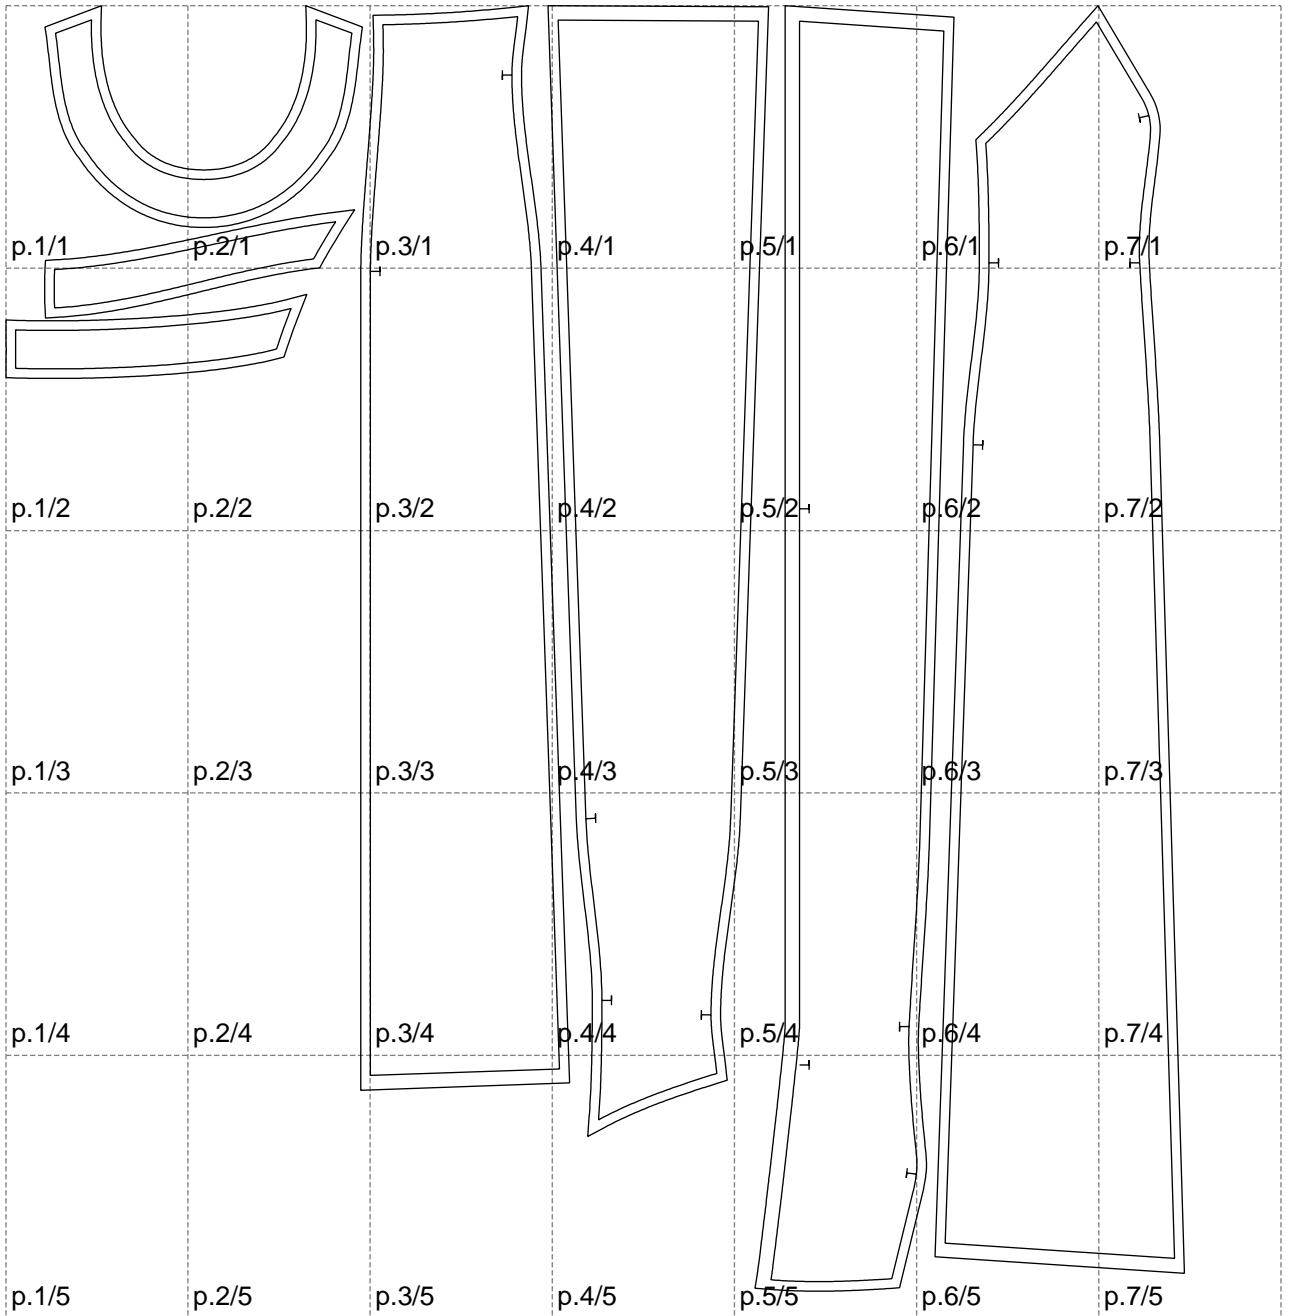

Not for print

Paper size: A4, size:1228.15 x1339.35 mm

Example

size:1368.06 x2318.44 mm

Maneken =1 ver.0

rz_1=170

rz_16=116

rz_17=100

rz_18=98.8

rz_19=124

rz_20=121

.
.
.