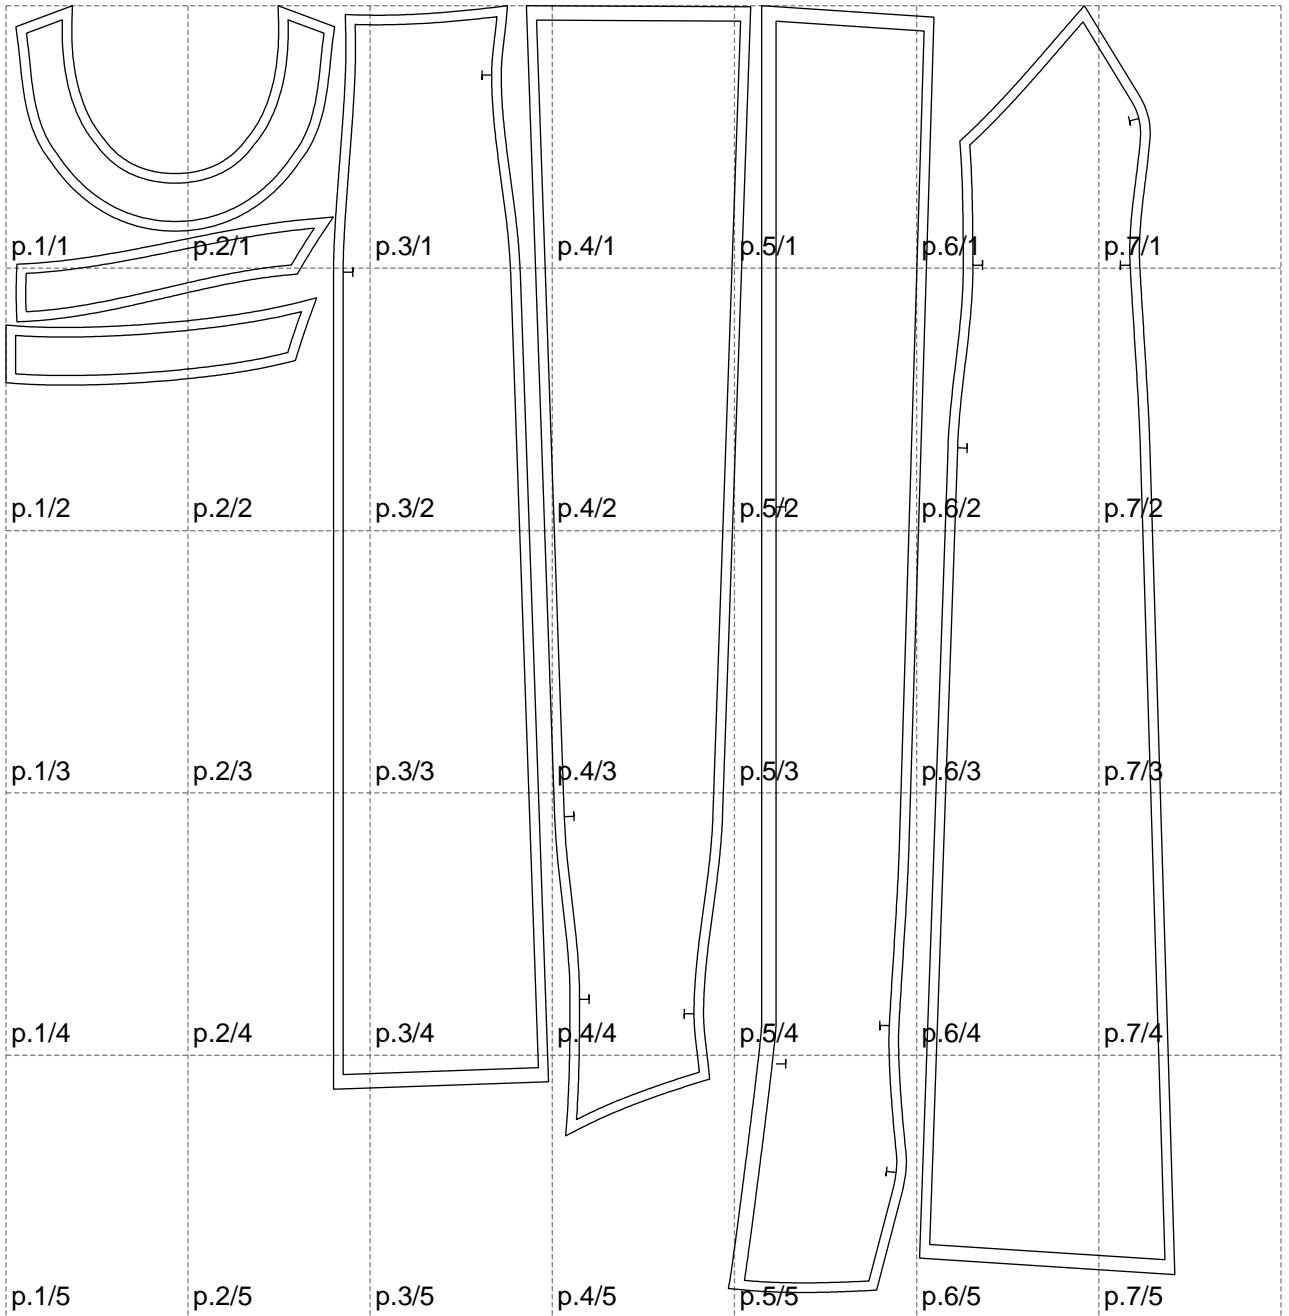

Not for print

Paper size: A4, size:1218.16 x1340.68 mm

# Example

size:1408.63 x2317.82 mm

Maneken =1 ver.0

rz\_1=170

rz\_16=120

rz\_17=104

rz\_18=103.6

rz\_19=128

rz\_20=125.1

---

. . . . .  
. . . . .  
. . . . .