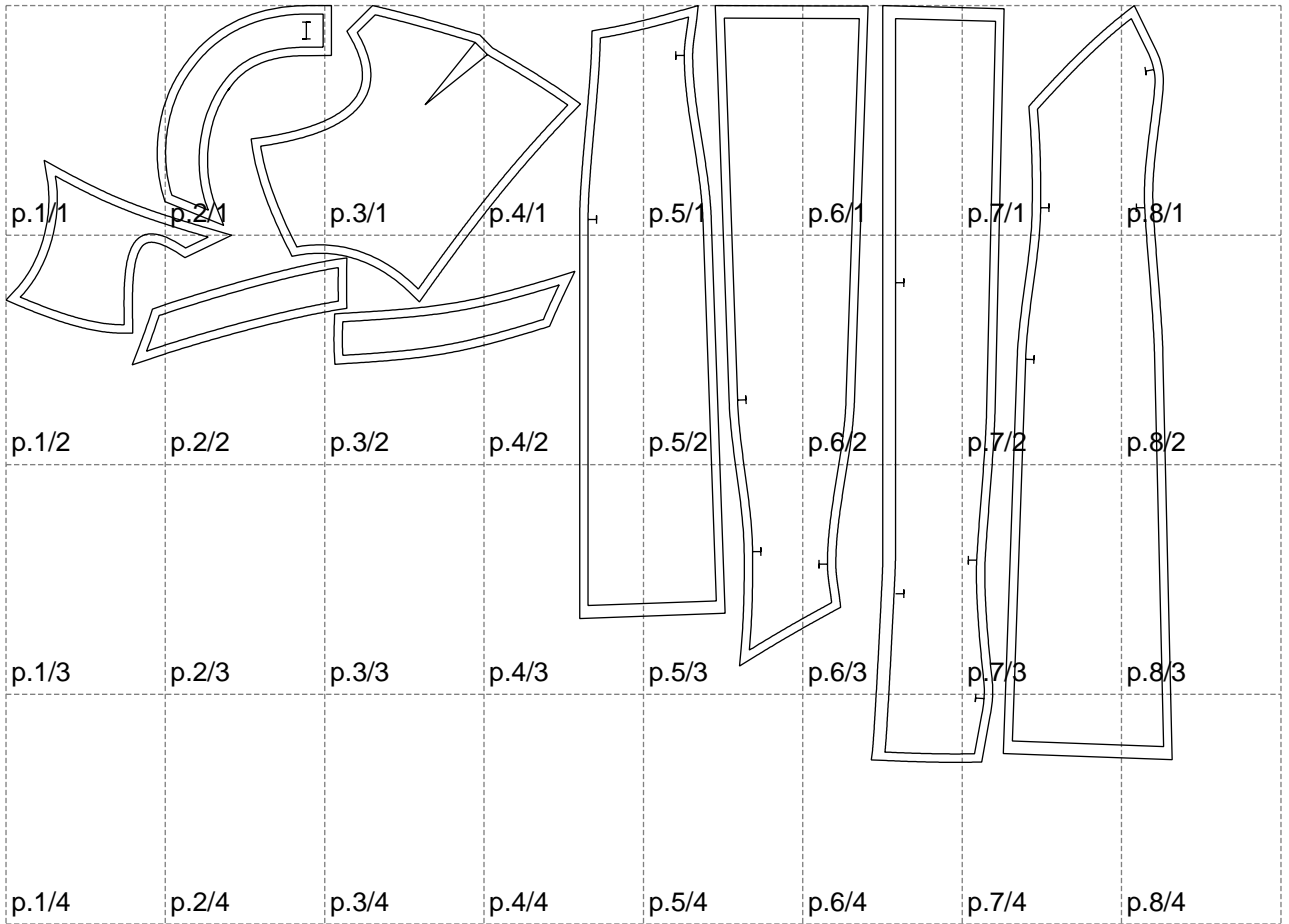

Not for print

Paper size: A4, size:1389.00 x901.17 mm

# Example

size:1499.00 x1411.74 mm

Maneken =1 ver.0

rz\_1=170

rz\_16=96

rz\_17=82

rz\_18=76

rz\_19=104

rz\_20=101.8

---

. . . . .  
. . . . .  
. . . . .