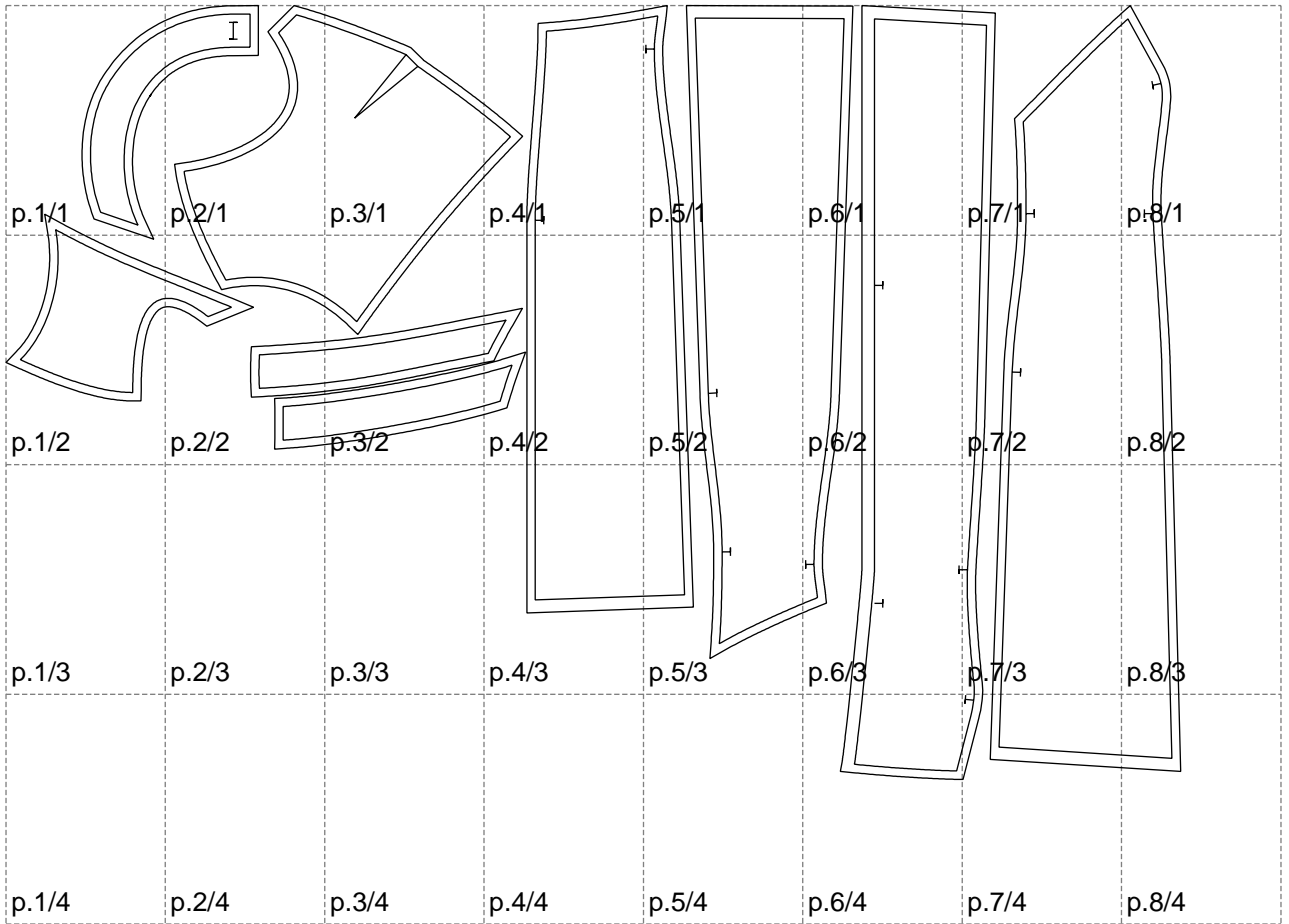

Not for print

Paper size: A4, size:1399.00 x921.61 mm

# Example

size:1479.00 x1601.43 mm

Maneken =1 ver.0

rz\_1=170

rz\_16=112

rz\_17=96.2

rz\_18=94

rz\_19=120

rz\_20=117

---

. . . . .  
. . . . .  
. . . . .