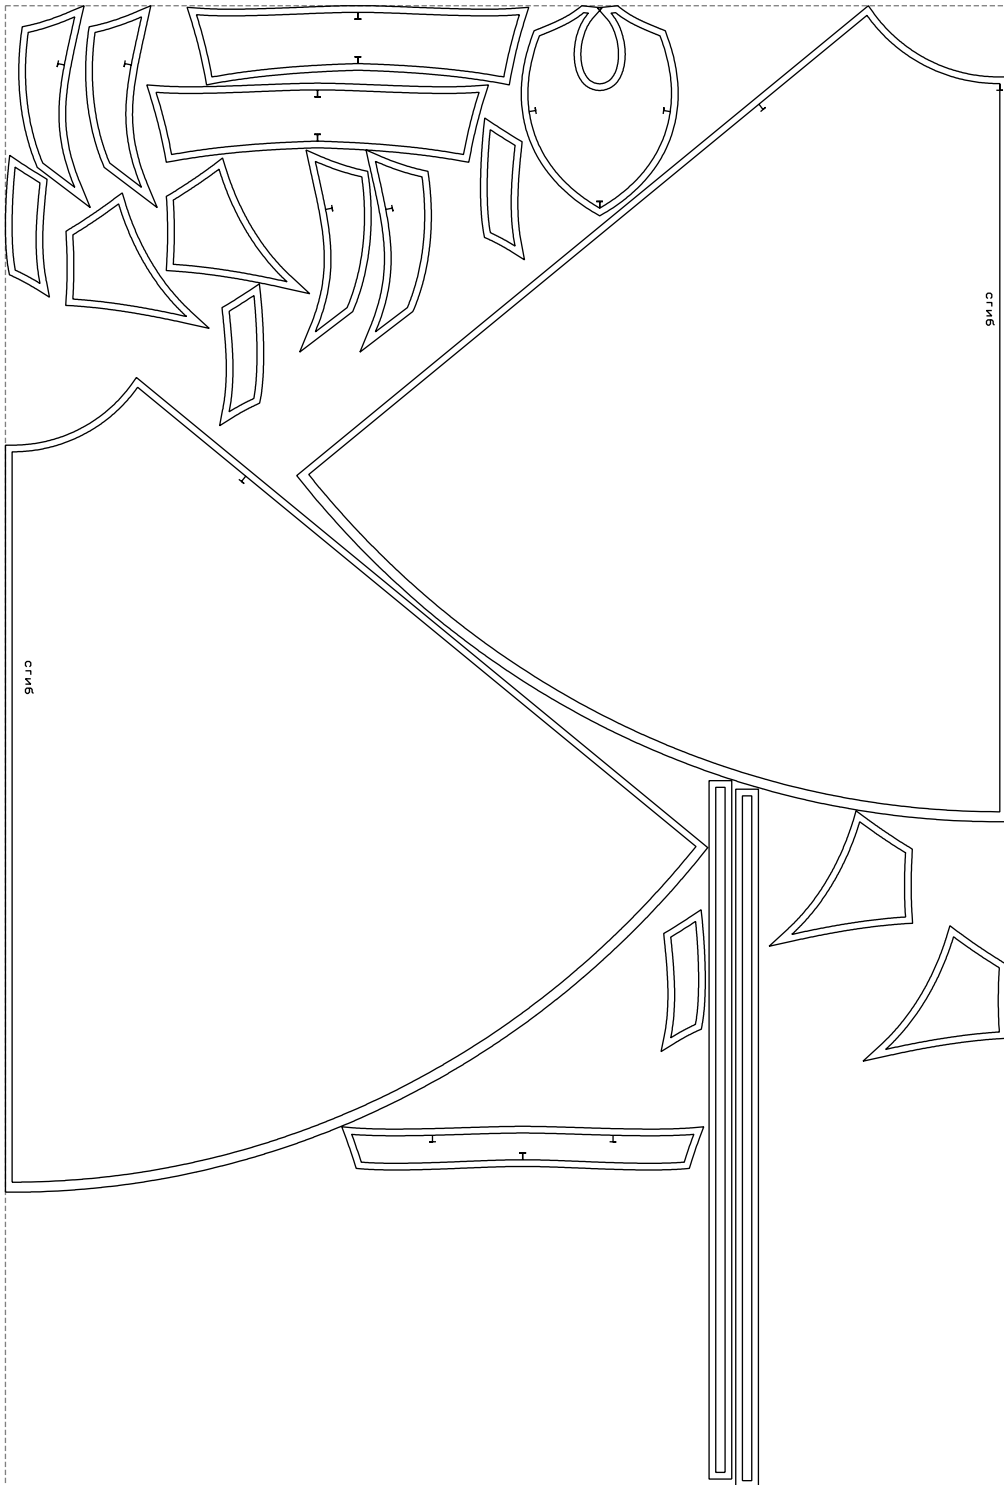

Not for print

Paper size: A4, size:1399.00 x2235.02 mm

# Example

size:1499.00 x2219.61 mm

Maneken =1 ver.0

rz\_1=170

rz\_16=104

rz\_17=88.9

rz\_18=84.4

rz\_19=112

rz\_20=109.3

---

. . . . .  
. . . . .  
. . . . .