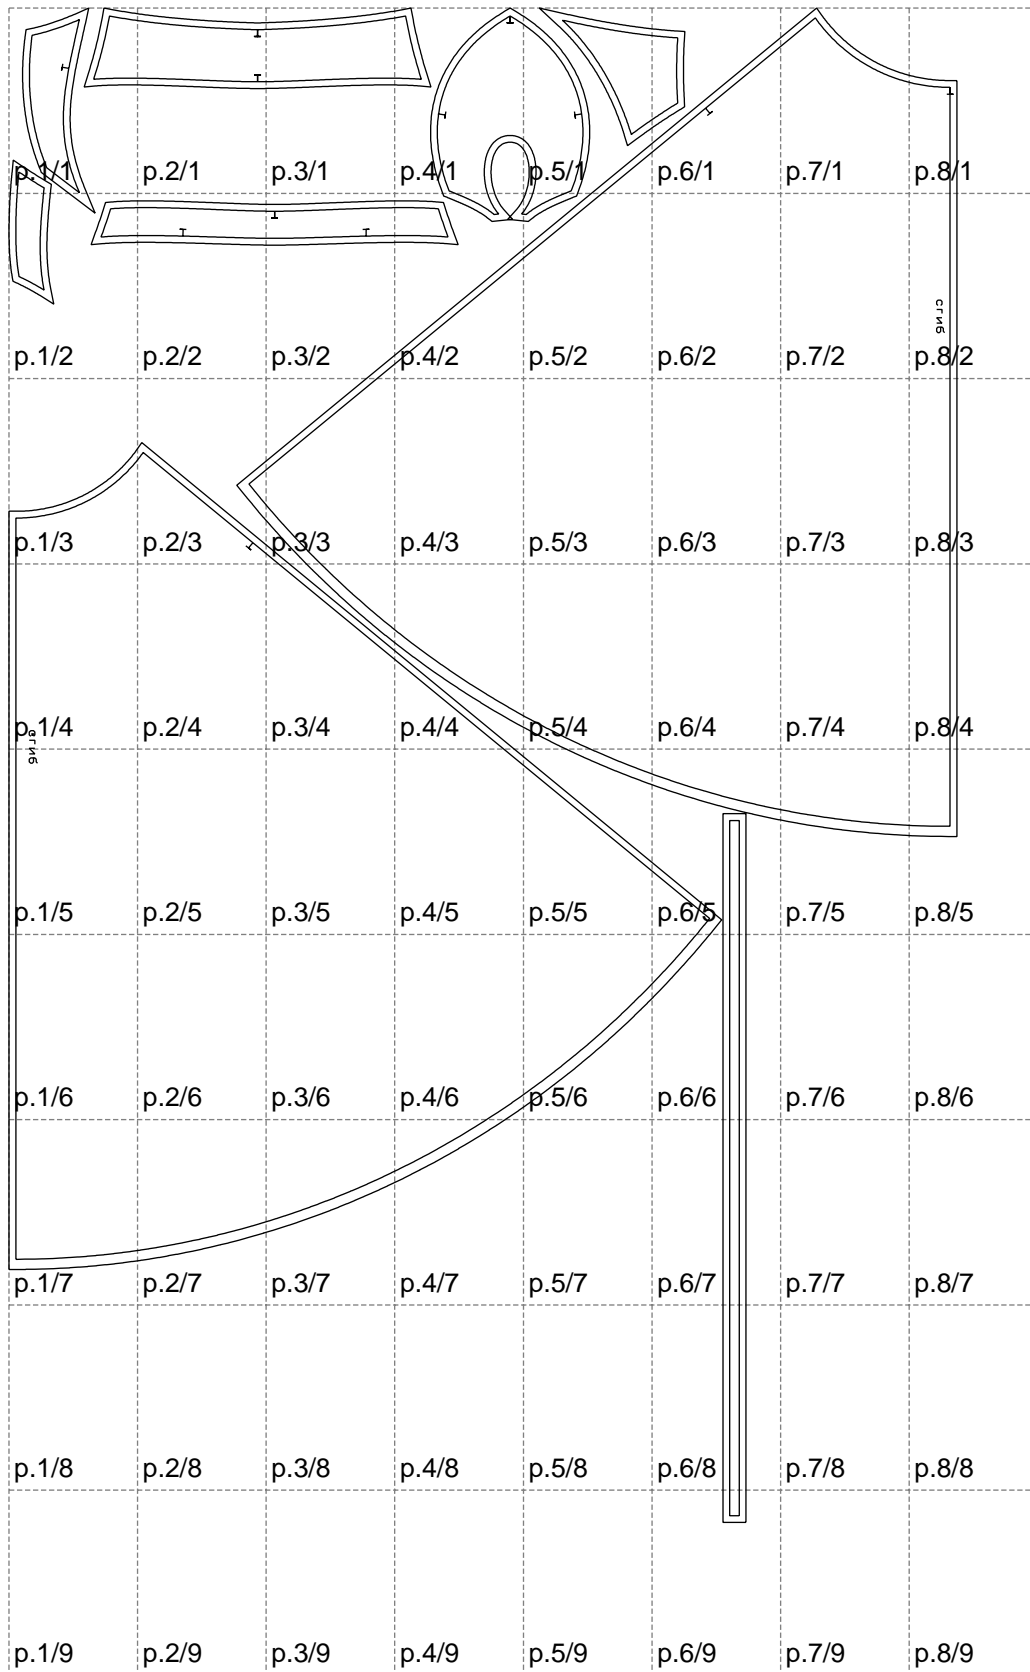

Not for print

Paper size: A4, size:1399.00 x2235.02 mm

# Example

size:1499.00 x2219.61 mm

Maneken =1 ver.0

rz\_1=170

rz\_16=104

rz\_17=88.9

rz\_18=84.4

rz\_19=112

rz\_20=109.3

---

. . . . .  
. . . . .  
. . . . .