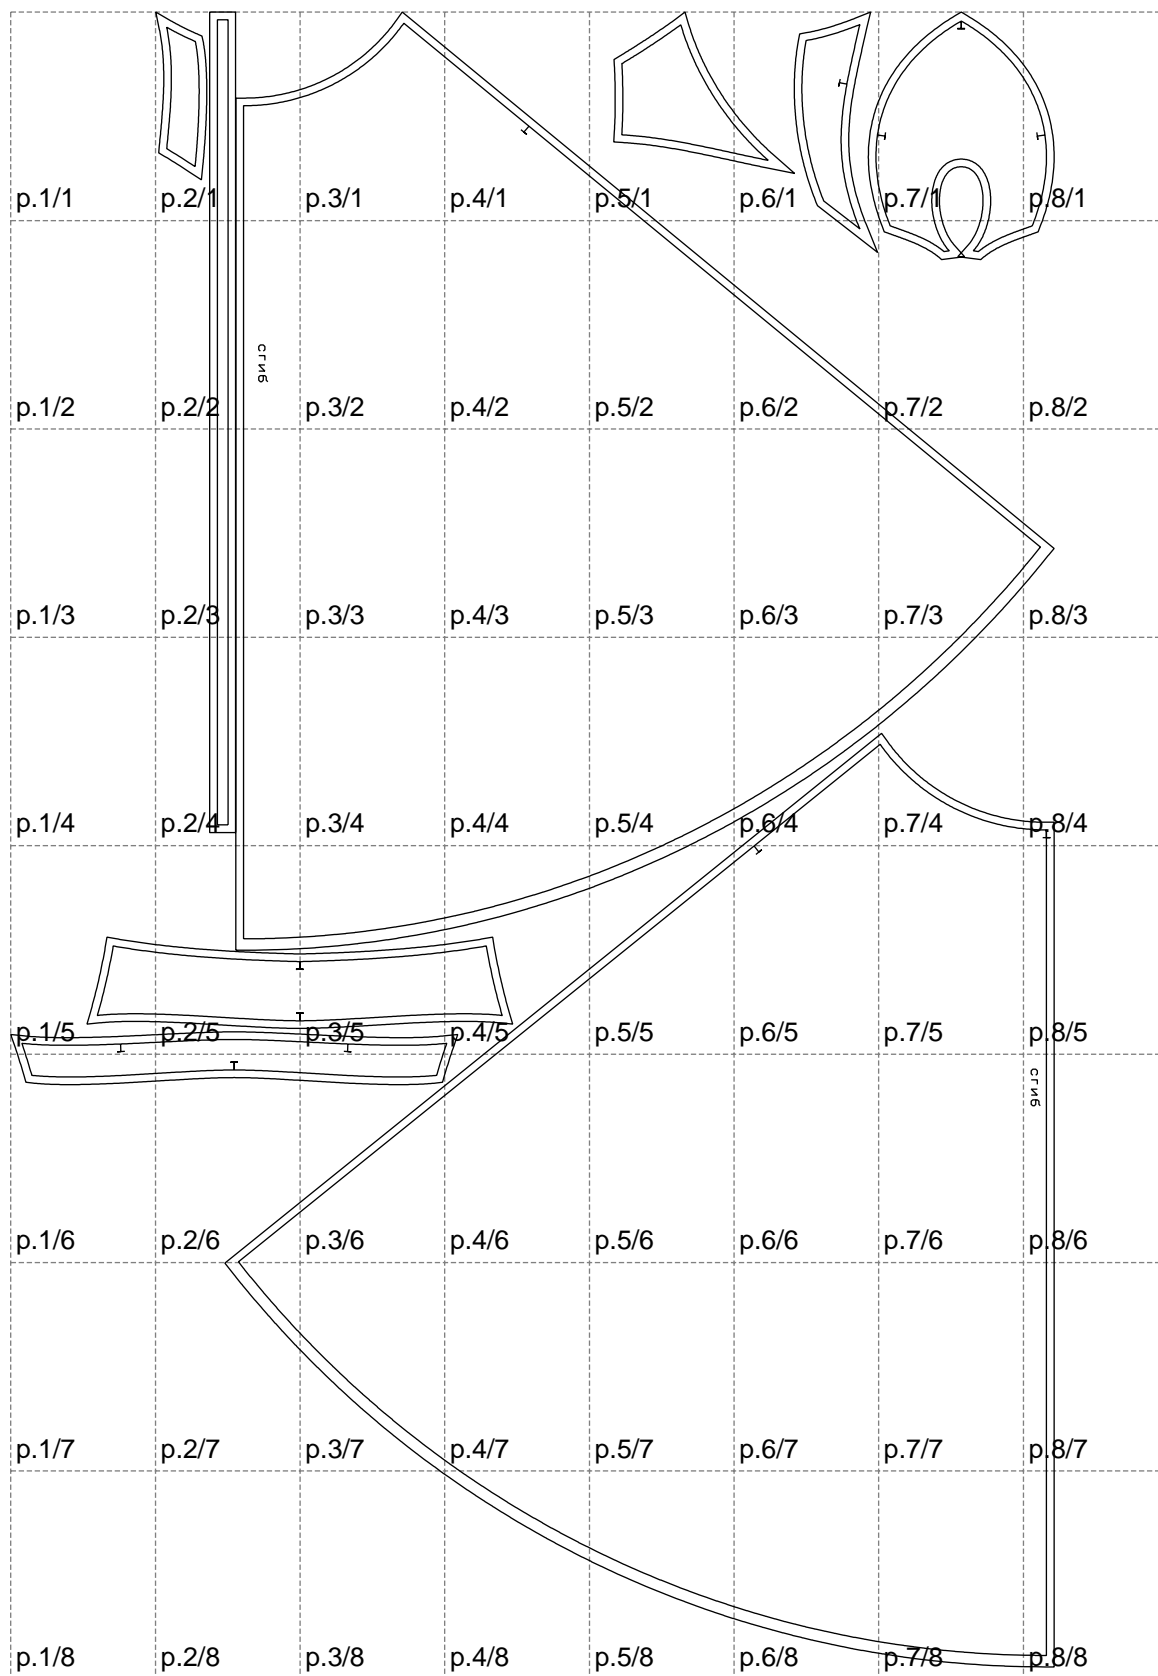

Not for print

Paper size: A4, size:1368.91 x2170.82 mm

# Example

size:1499.00 x2170.82 mm

Maneken =1 ver.0

rz\_1=170

rz\_16=112

rz\_17=96.2

rz\_18=94

rz\_19=120

rz\_20=117

---

. . . . .  
. . . . .  
. . . . .