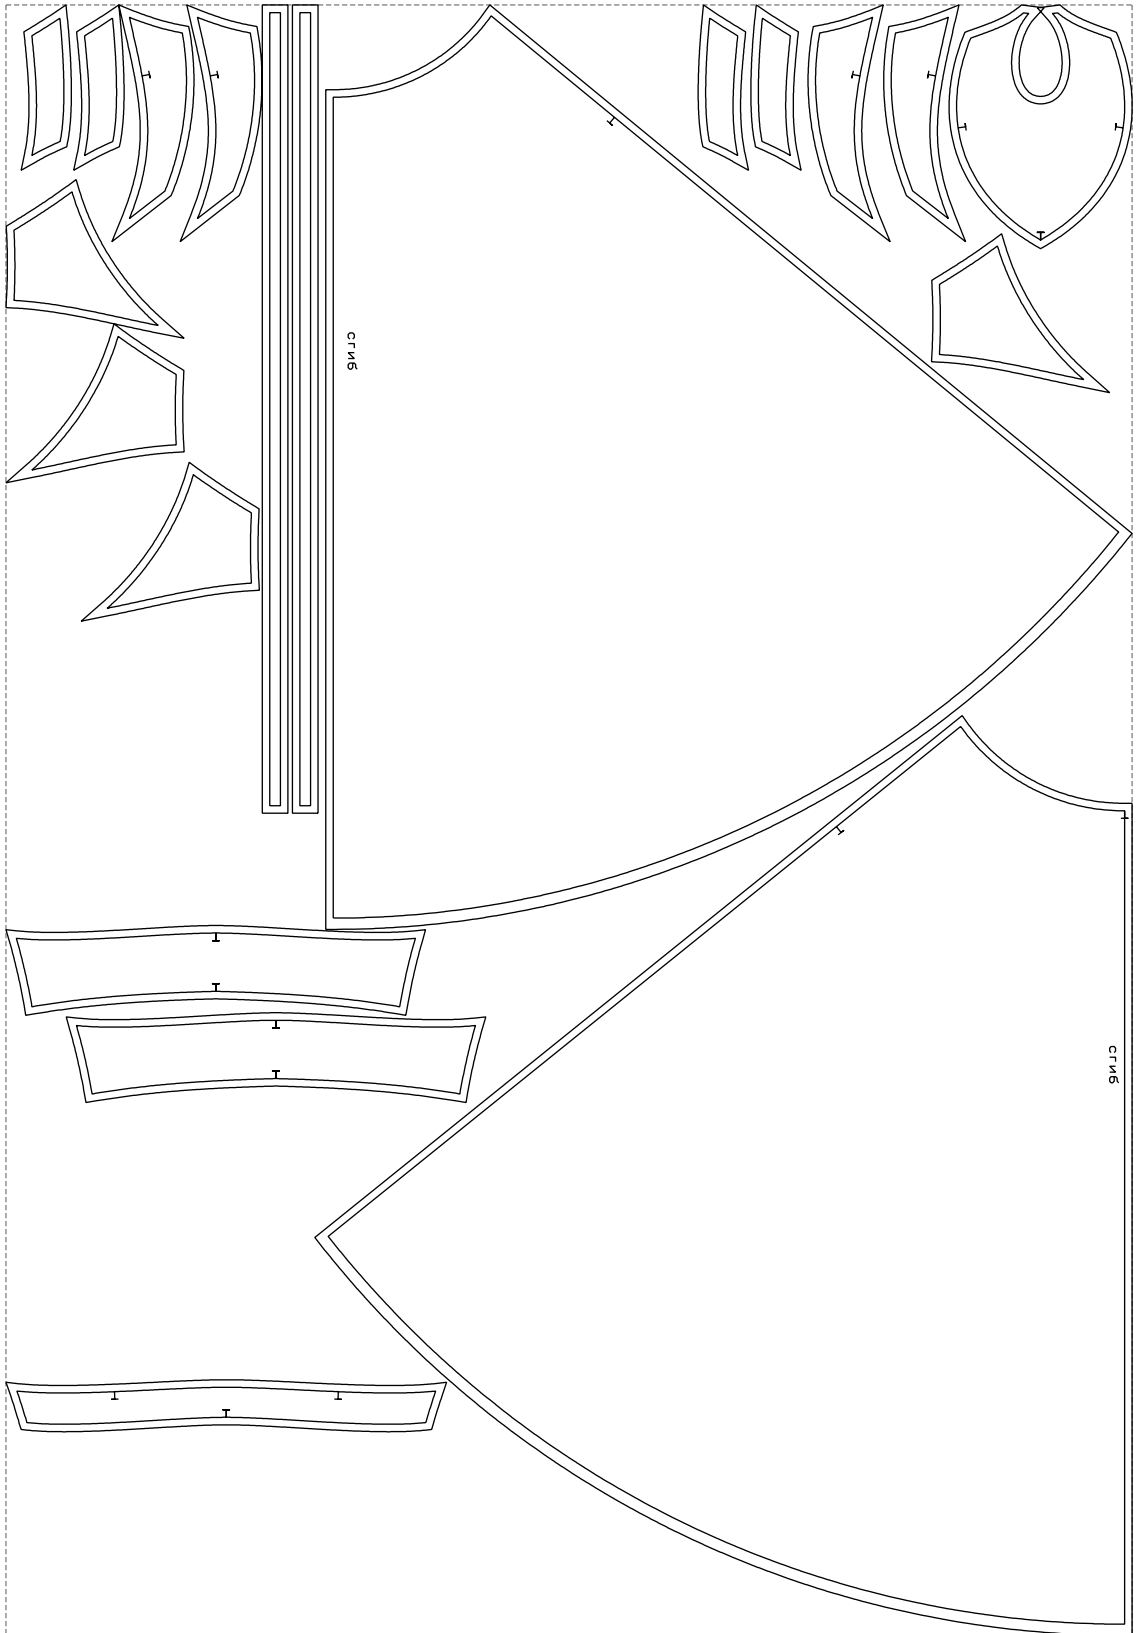

Not for print

Paper size: A4, size:1368.91 x2170.82 mm

# Example

size:1499.00 x2170.82 mm

Maneken =1 ver.0

rz\_1=170

rz\_16=112

rz\_17=96.2

rz\_18=94

rz\_19=120

rz\_20=117

---

. . . . .  
. . . . .  
. . . . .