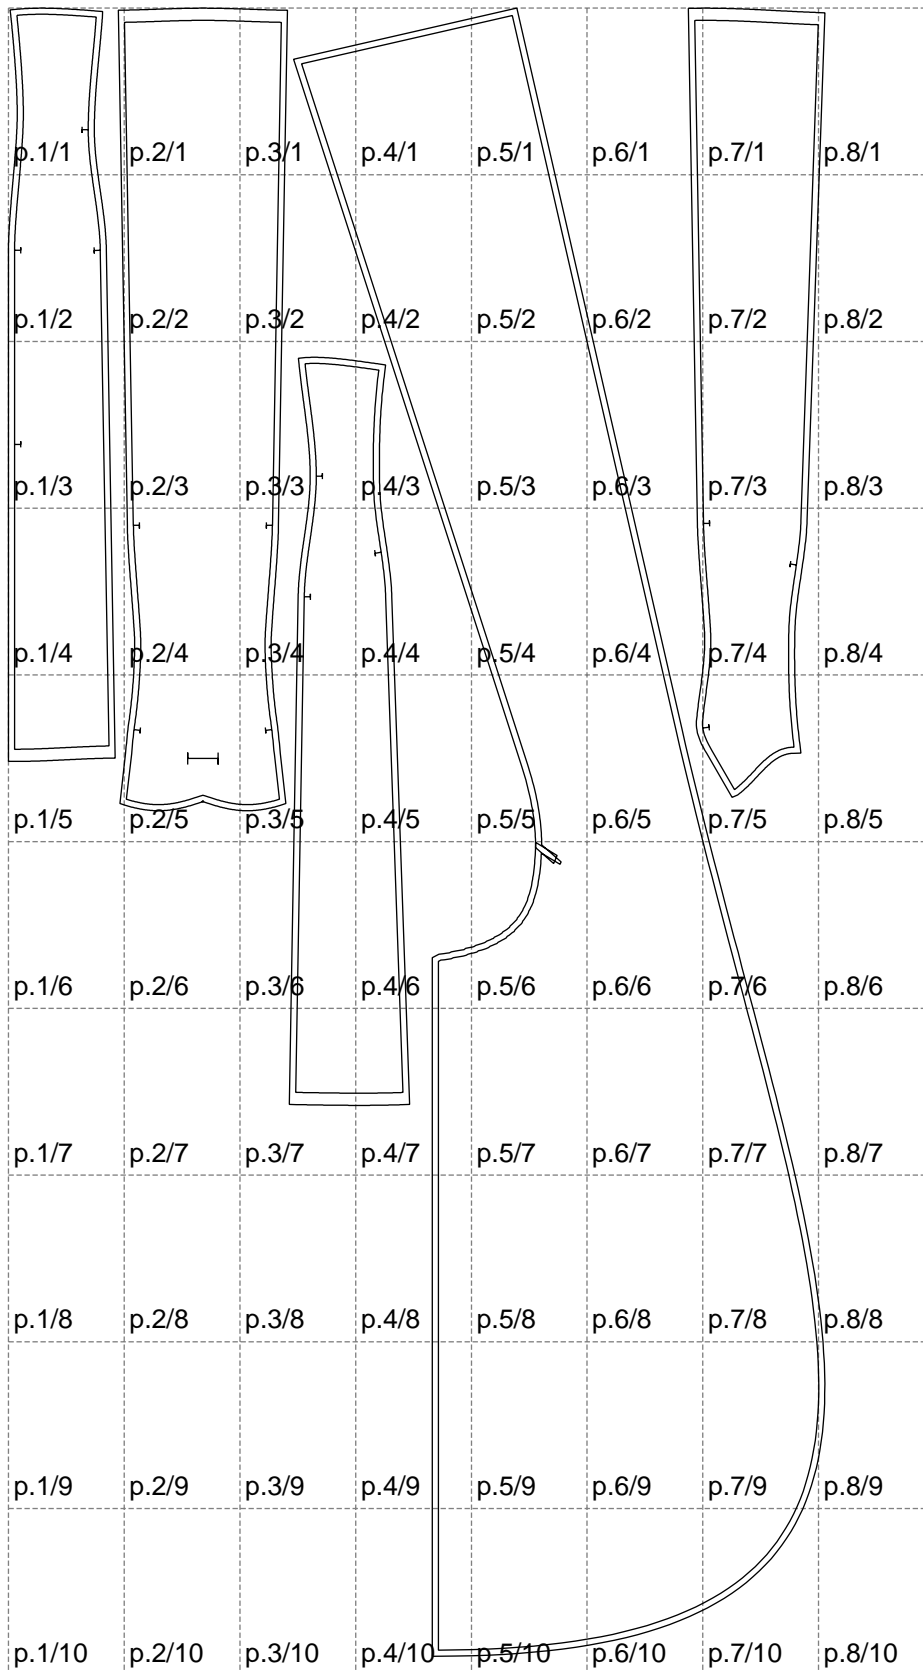

Not for print

Paper size: A4, size:1338.81 x2702.58 mm

# Example

size:1499.00 x5325.09 mm

Maneken =1 ver.0

rz\_1=170

rz\_16=100

rz\_17=85.4

rz\_18=80.2

rz\_19=108

rz\_20=105.4

---

. . . . .  
. . . . .  
. . . . .