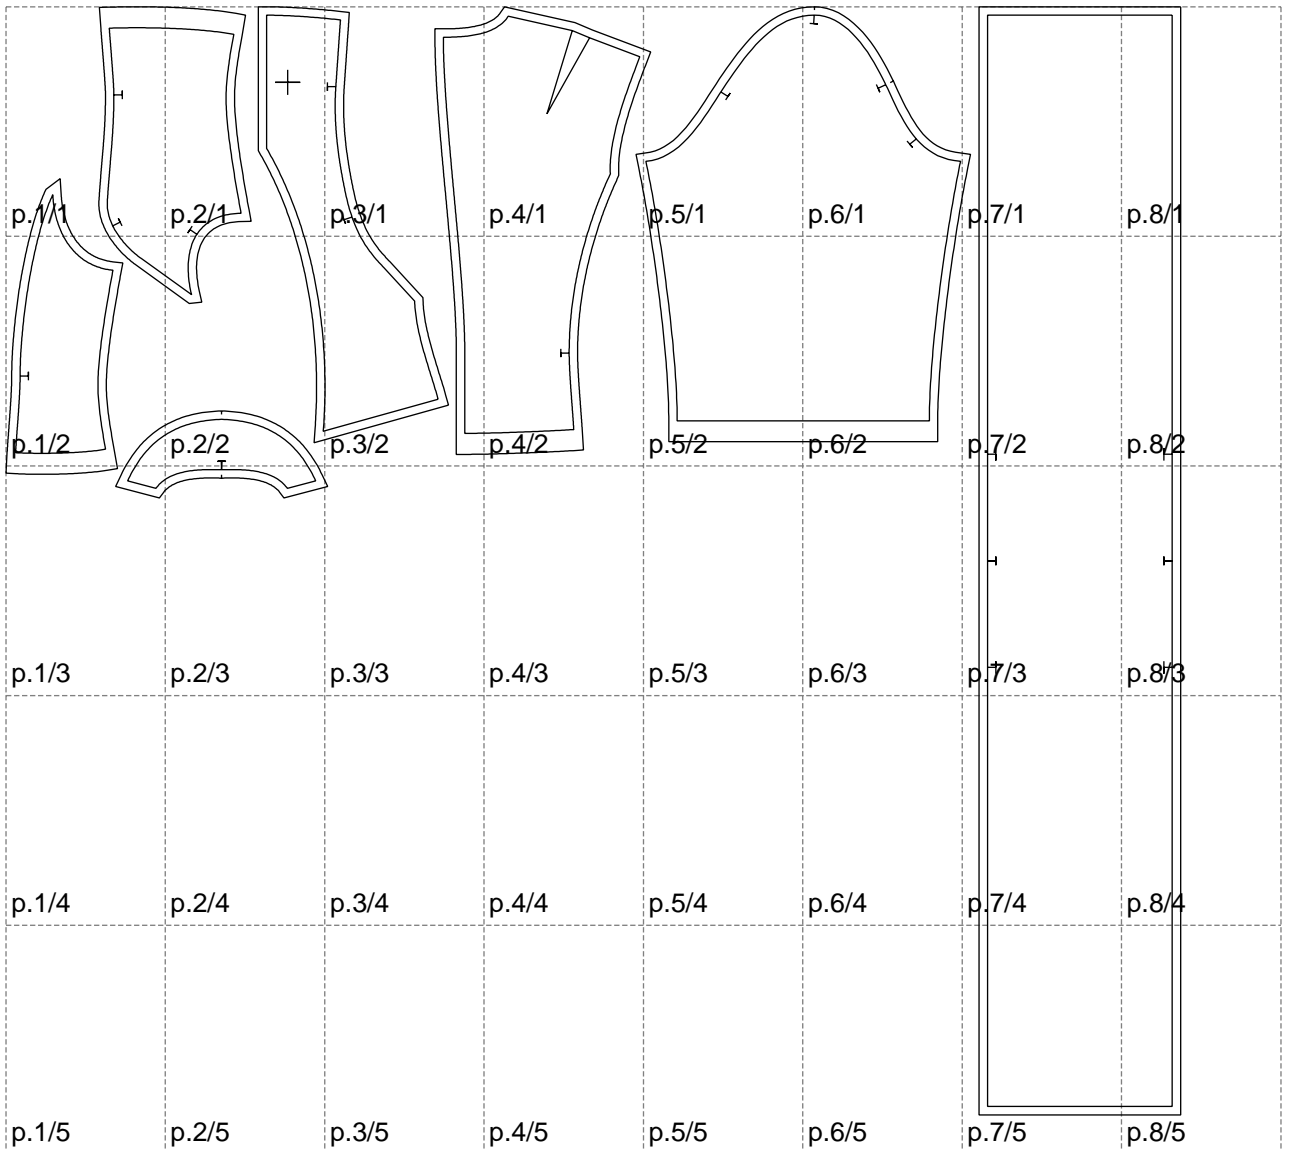

Not for print

Paper size: A4, size:1399.00 x1319.59 mm

# Example

size:1468.95 x1326.88 mm

Maneken =1 ver.0

rz\_1=170

rz\_16=88

rz\_17=75.6

rz\_18=67.6

rz\_19=96

rz\_20=94.6

---

. . . . .  
. . . . .  
. . . . .