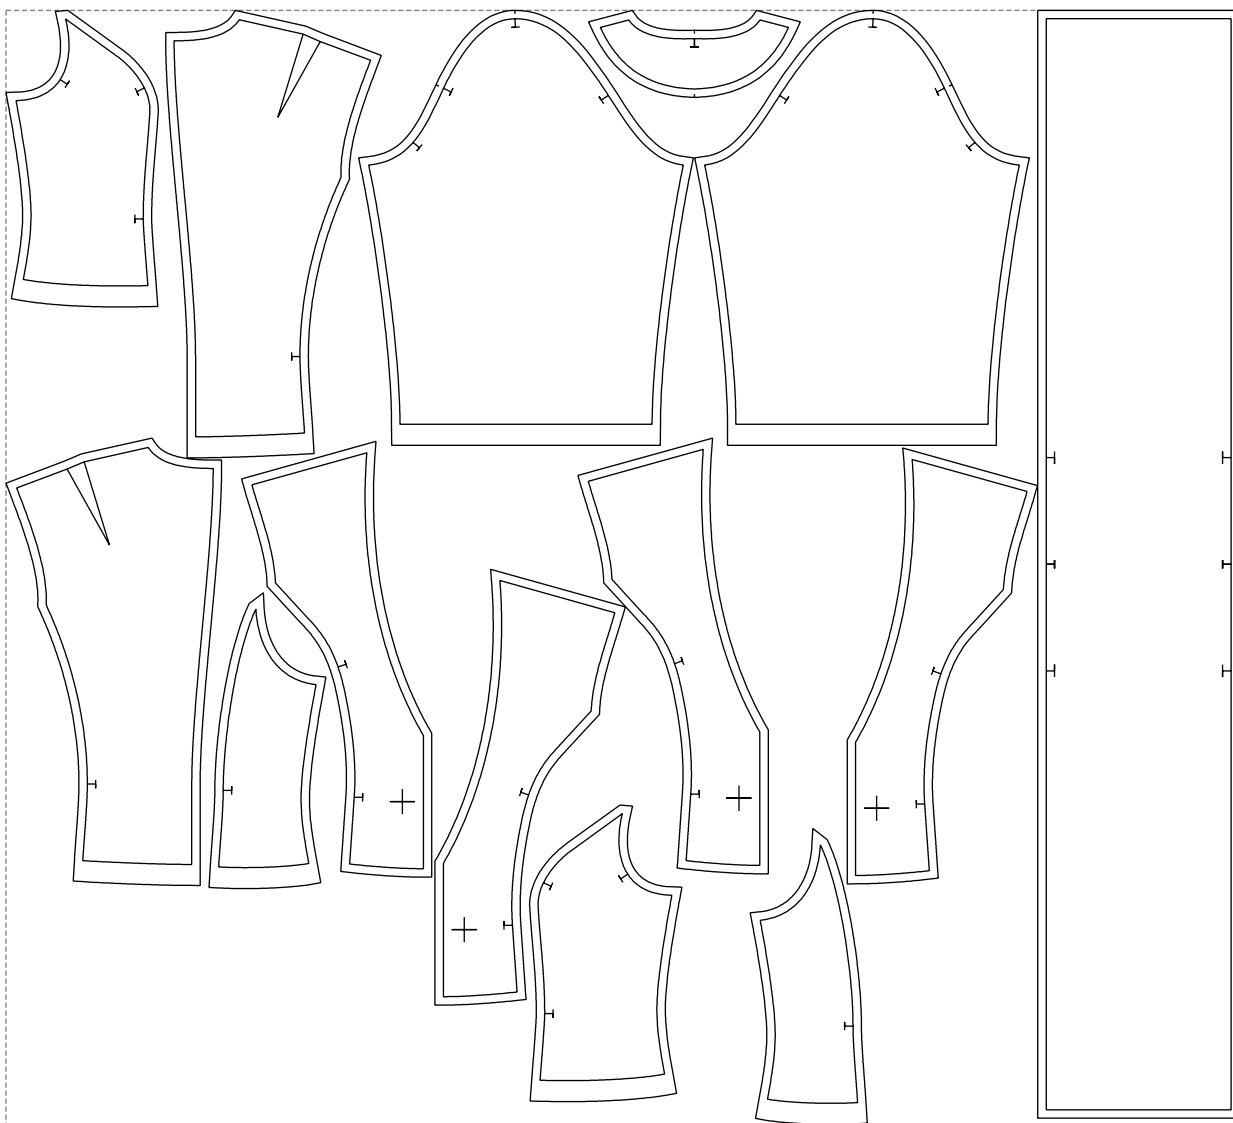

Not for print

Paper size: A4, size:1399.00 x1319.59 mm

# Example

size:1468.95 x1326.88 mm

Maneken =1 ver.0

rz\_1=170

rz\_16=88

rz\_17=75.6

rz\_18=67.6

rz\_19=96

rz\_20=94.6

---

. . . . .  
. . . . .  
. . . . .