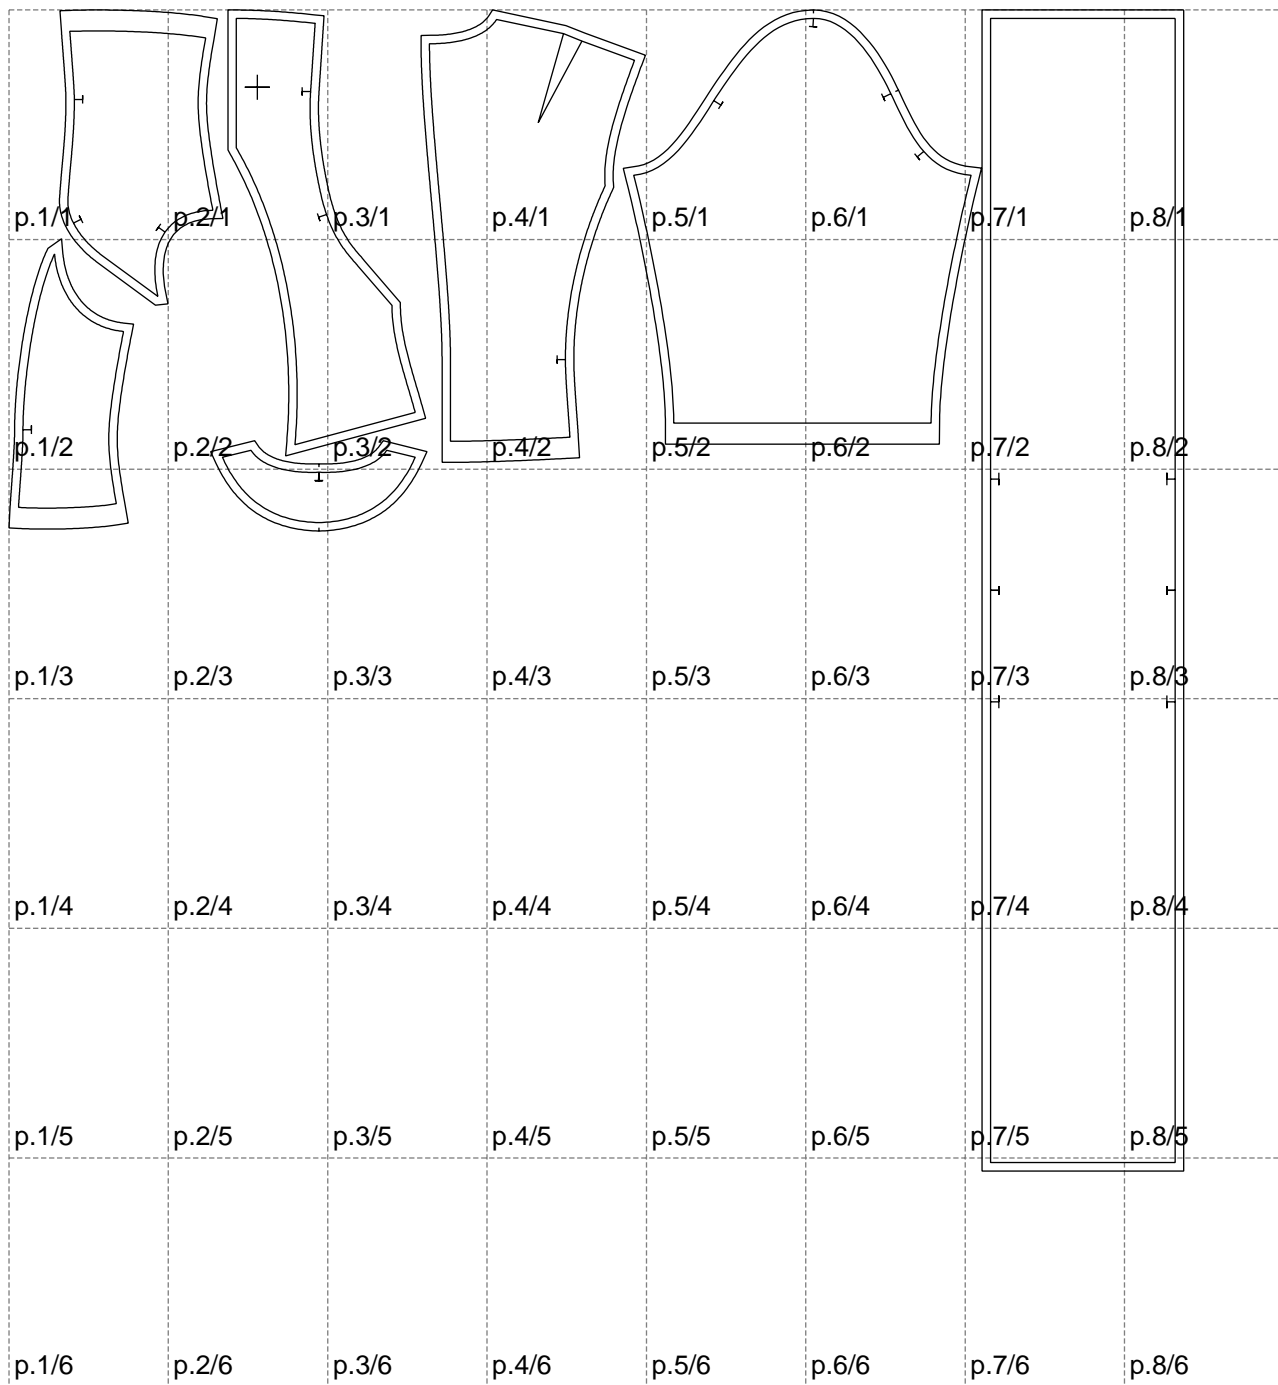

Not for print

Paper size: A4, size:1399.00 x1382.48 mm

# Example

size:1499.00 x1396.42 mm

Maneken =1 ver.0

rz\_1=170

rz\_16=96

rz\_17=82

rz\_18=76

rz\_19=104

rz\_20=101.8

---

. . . . .  
. . . . .  
. . . . .