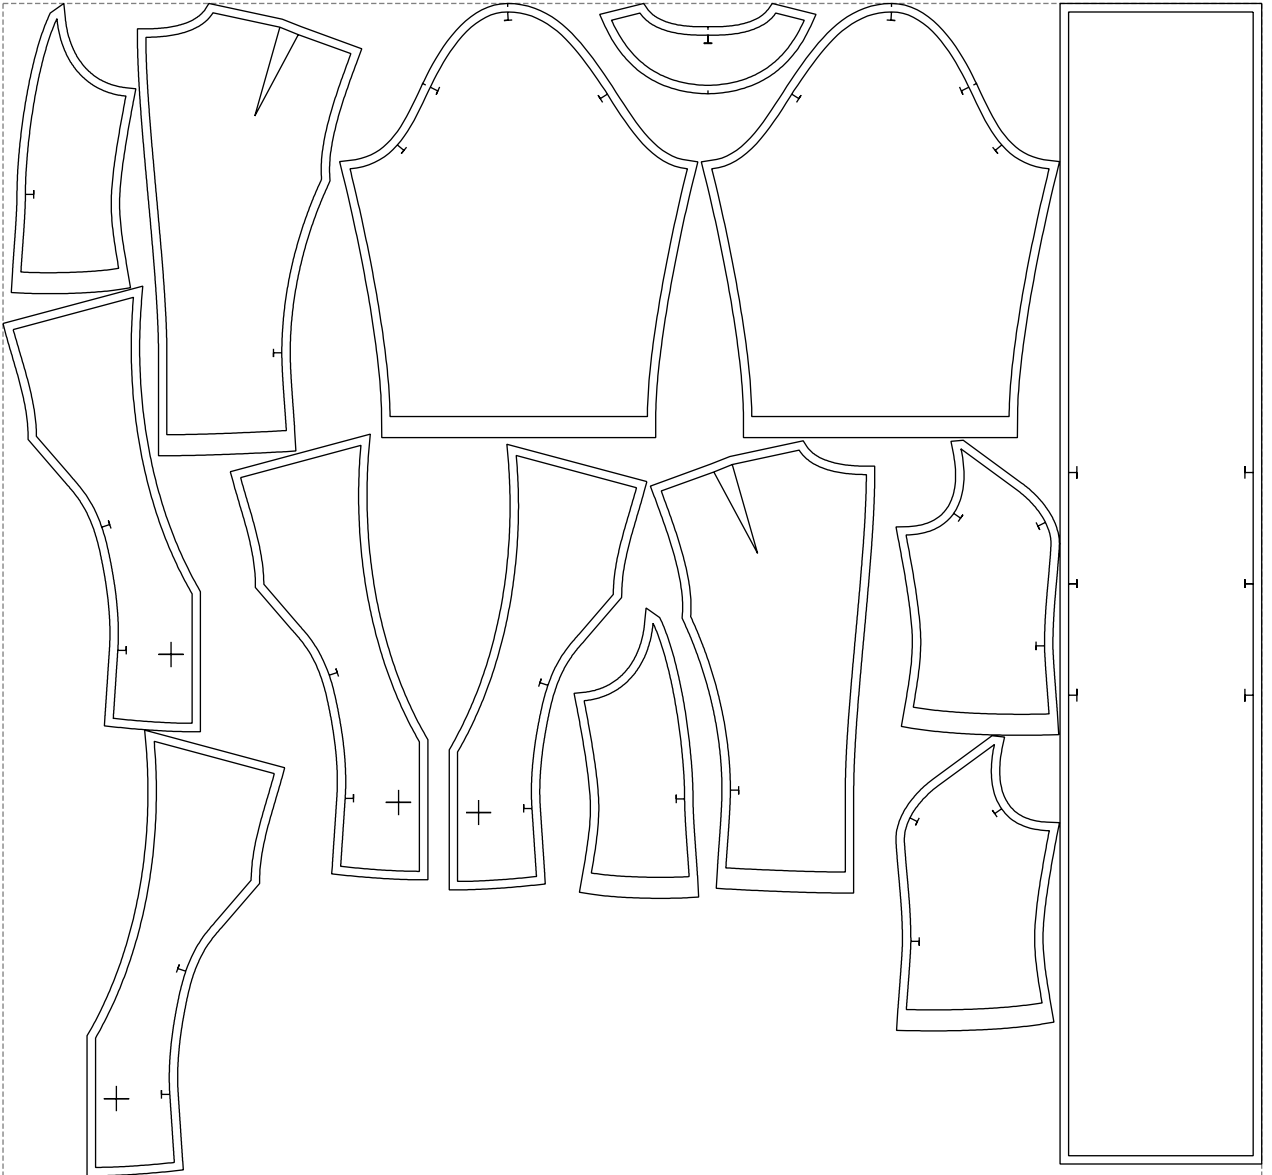

Not for print

Paper size: A4, size:1399.00 x1382.48 mm

# Example

size:1499.00 x1396.42 mm

Maneken =1 ver.0

rz\_1=170

rz\_16=96

rz\_17=82

rz\_18=76

rz\_19=104

rz\_20=101.8

---

. . . . .  
. . . . .  
. . . . .