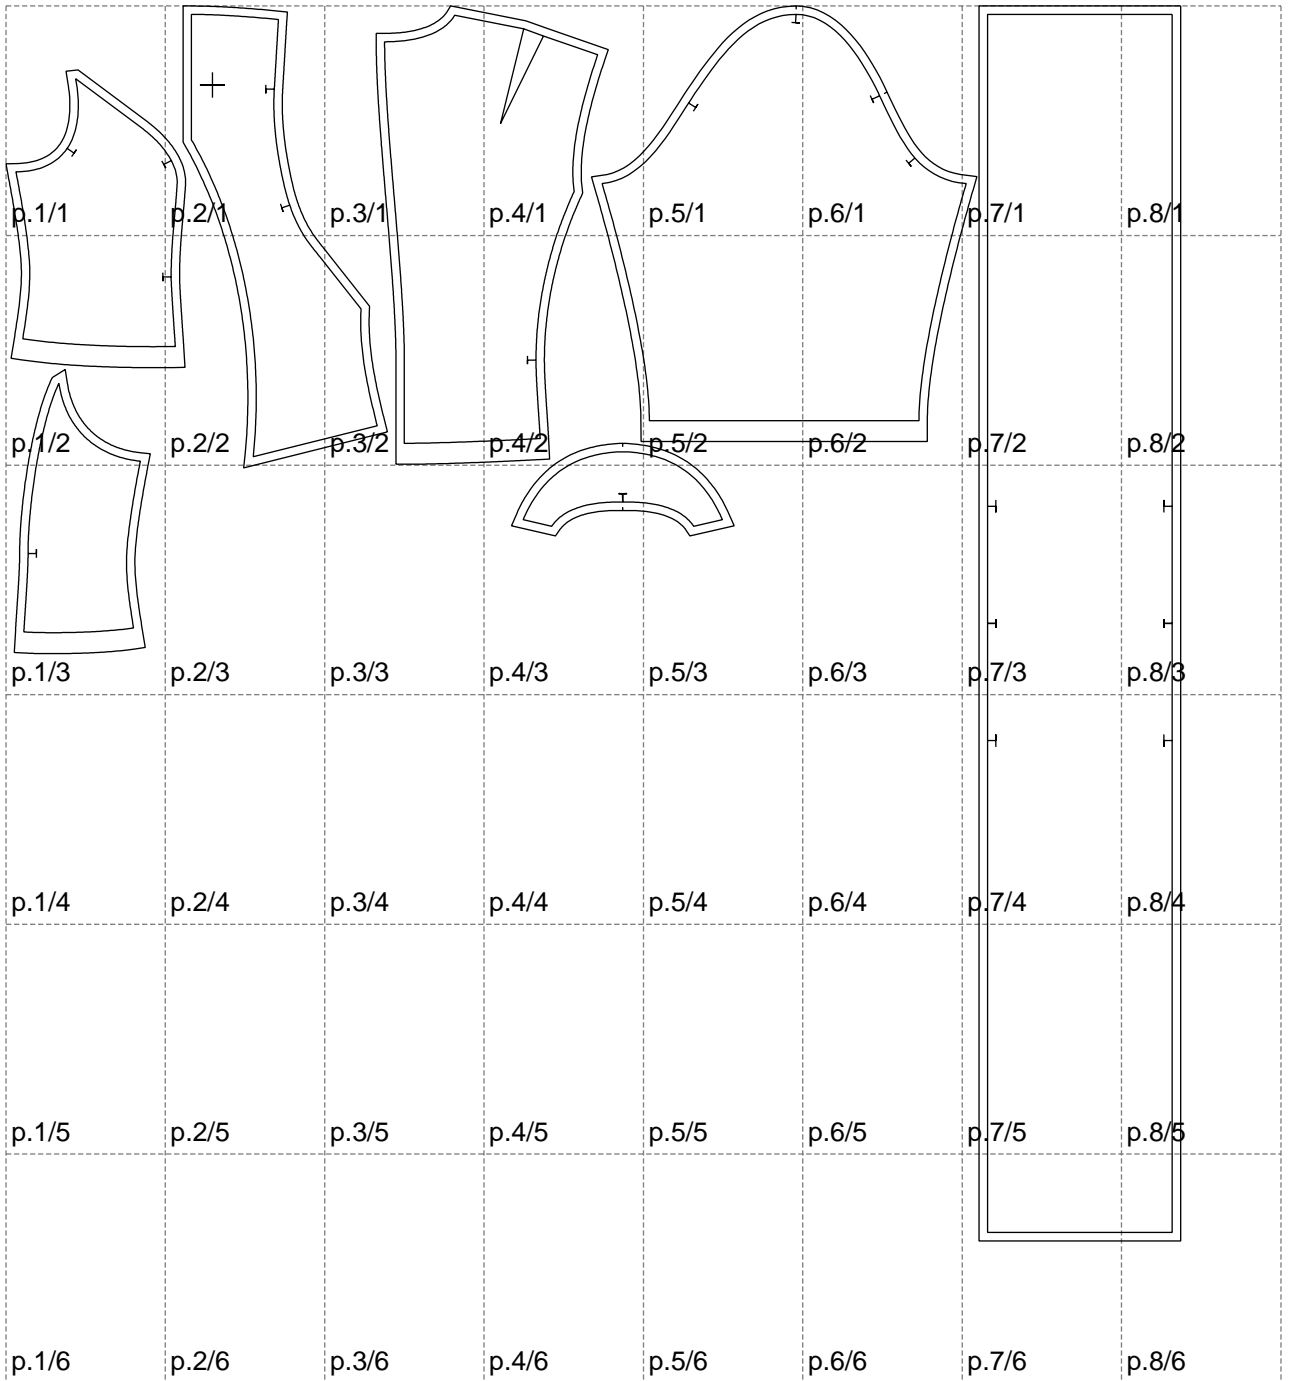

Not for print

Paper size: A4, size:1399.00 x1470.45 mm

# Example

size:1499.00 x1470.45 mm

Maneken =1 ver.0

rz\_1=170

rz\_16=108

rz\_17=92.5

rz\_18=89.2

rz\_19=116

rz\_20=113

---

. . . . .  
. . . . .  
. . . . .