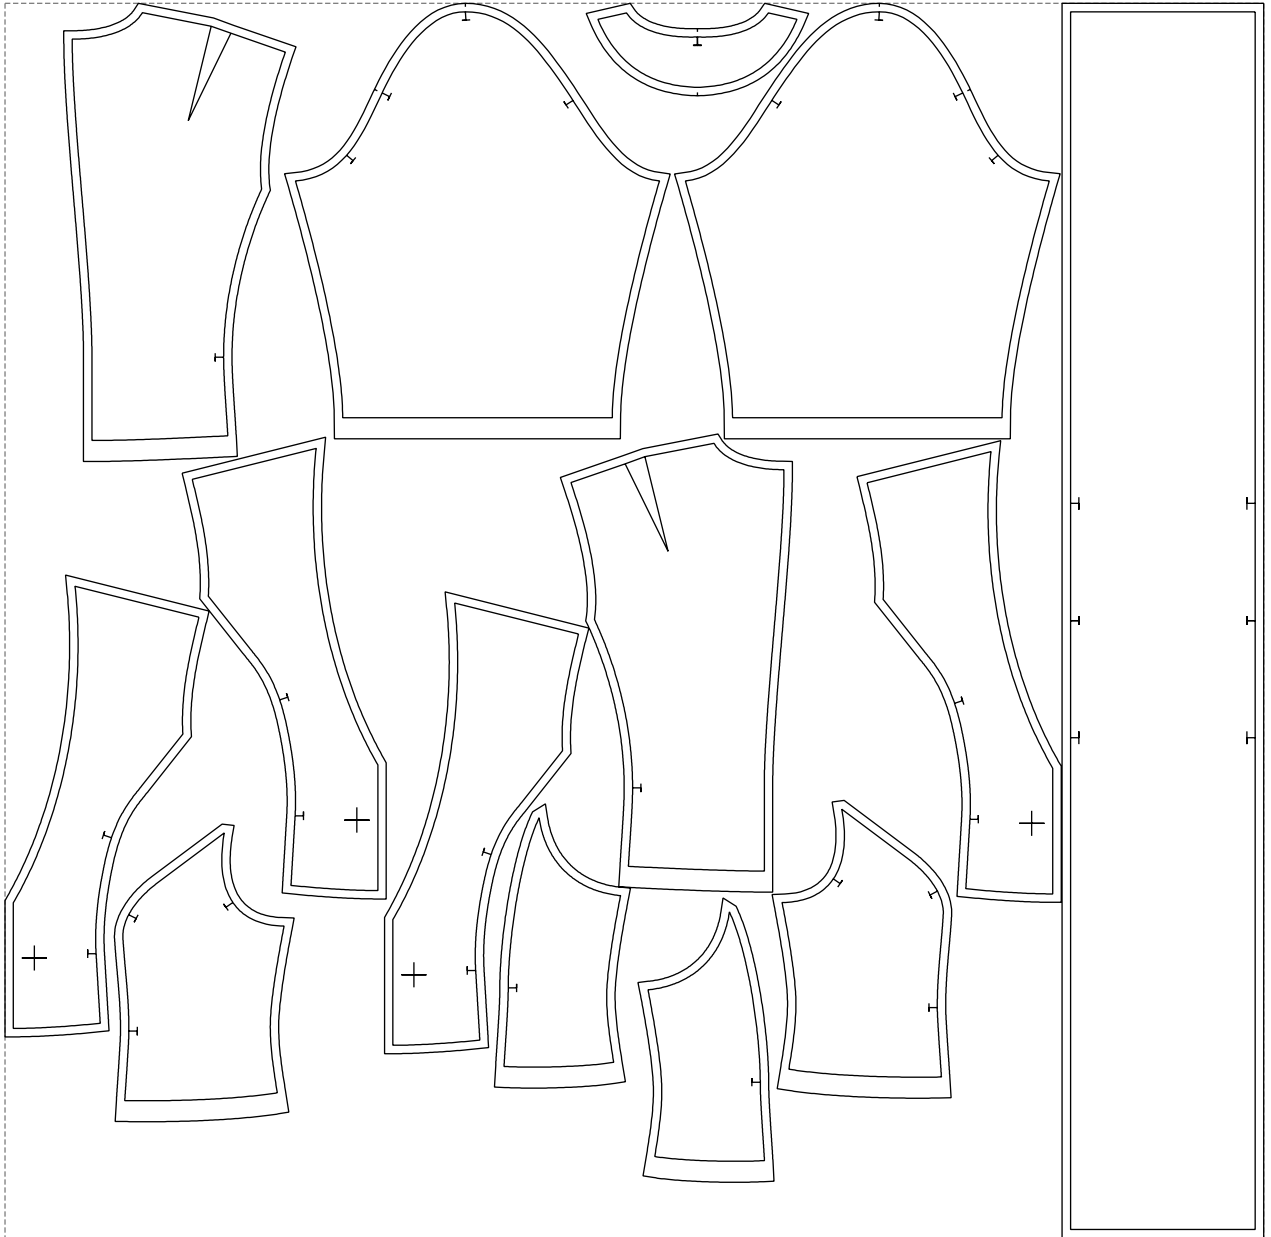

Not for print

Paper size: A4, size:1399.00 x1470.45 mm

# Example

size:1499.00 x1470.45 mm

Maneken =1 ver.0

rz\_1=170

rz\_16=108

rz\_17=92.5

rz\_18=89.2

rz\_19=116