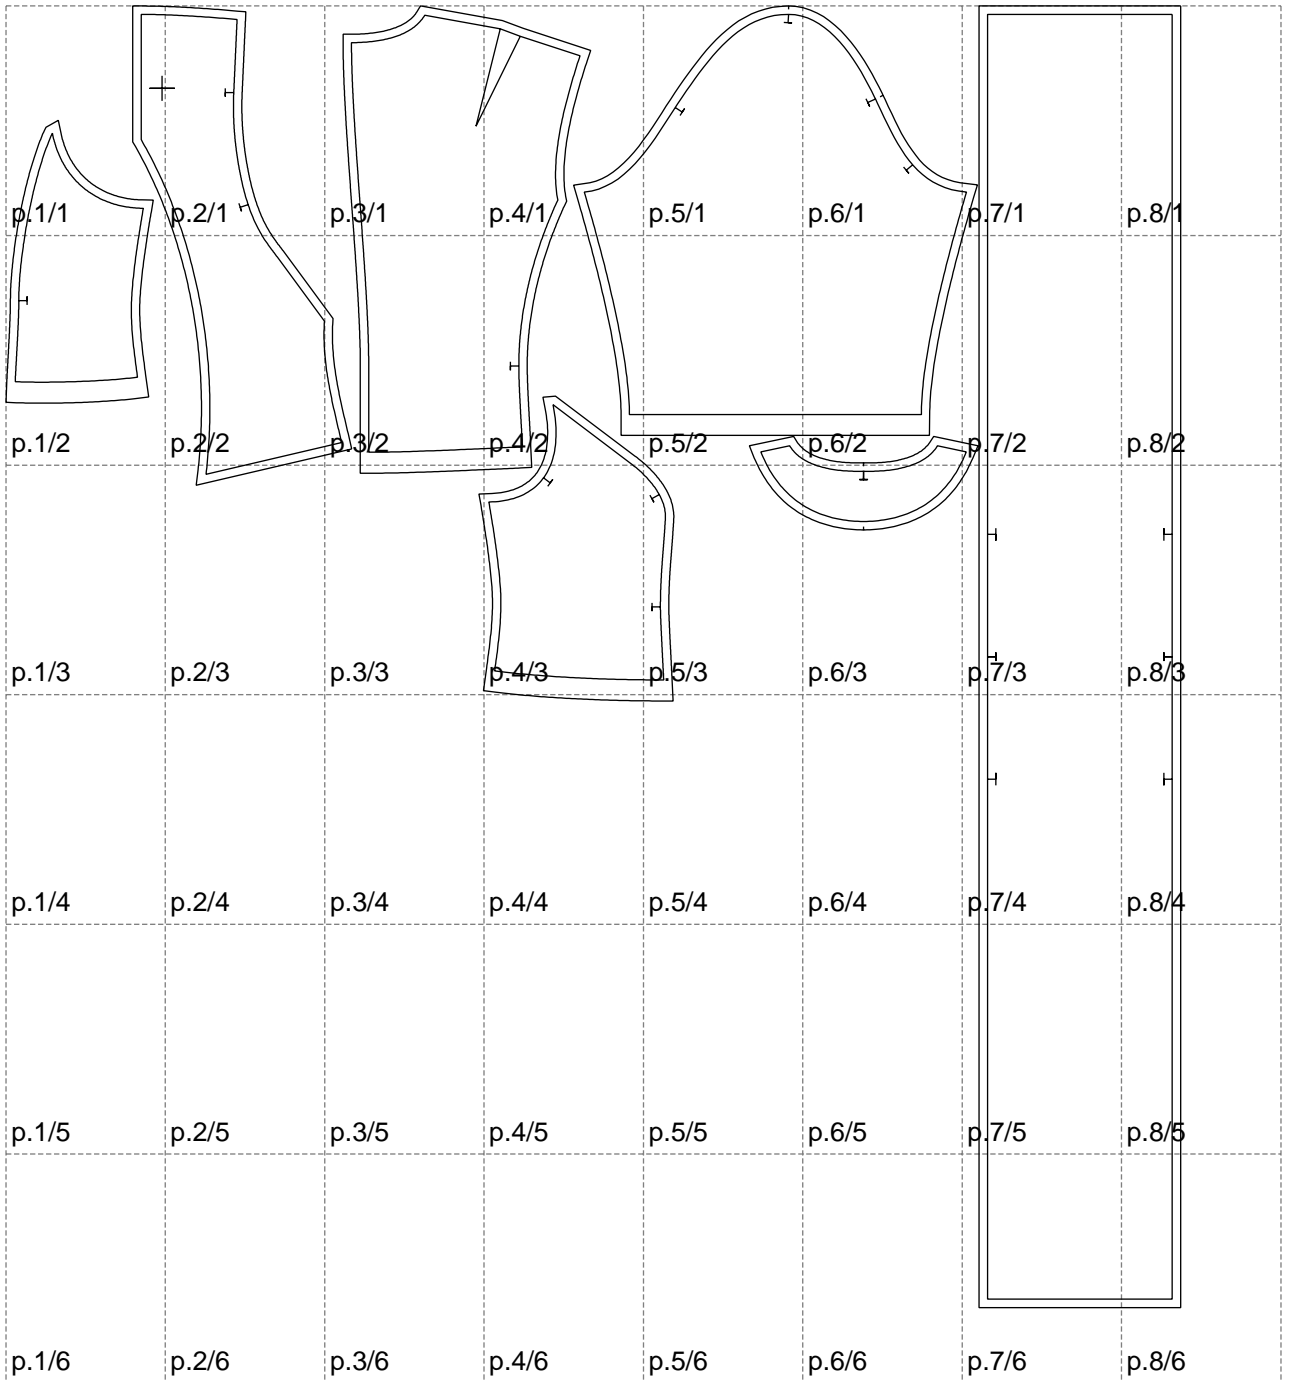

Not for print

Paper size: A4, size:1399.00 x1549.97 mm

# Example

size:1499.00 x1608.12 mm

Maneken =1 ver.0

rz\_1=170

rz\_16=120

rz\_17=104

rz\_18=103.6

rz\_19=128

rz\_20=125.1

---

. . . . .  
. . . . .  
. . . . .