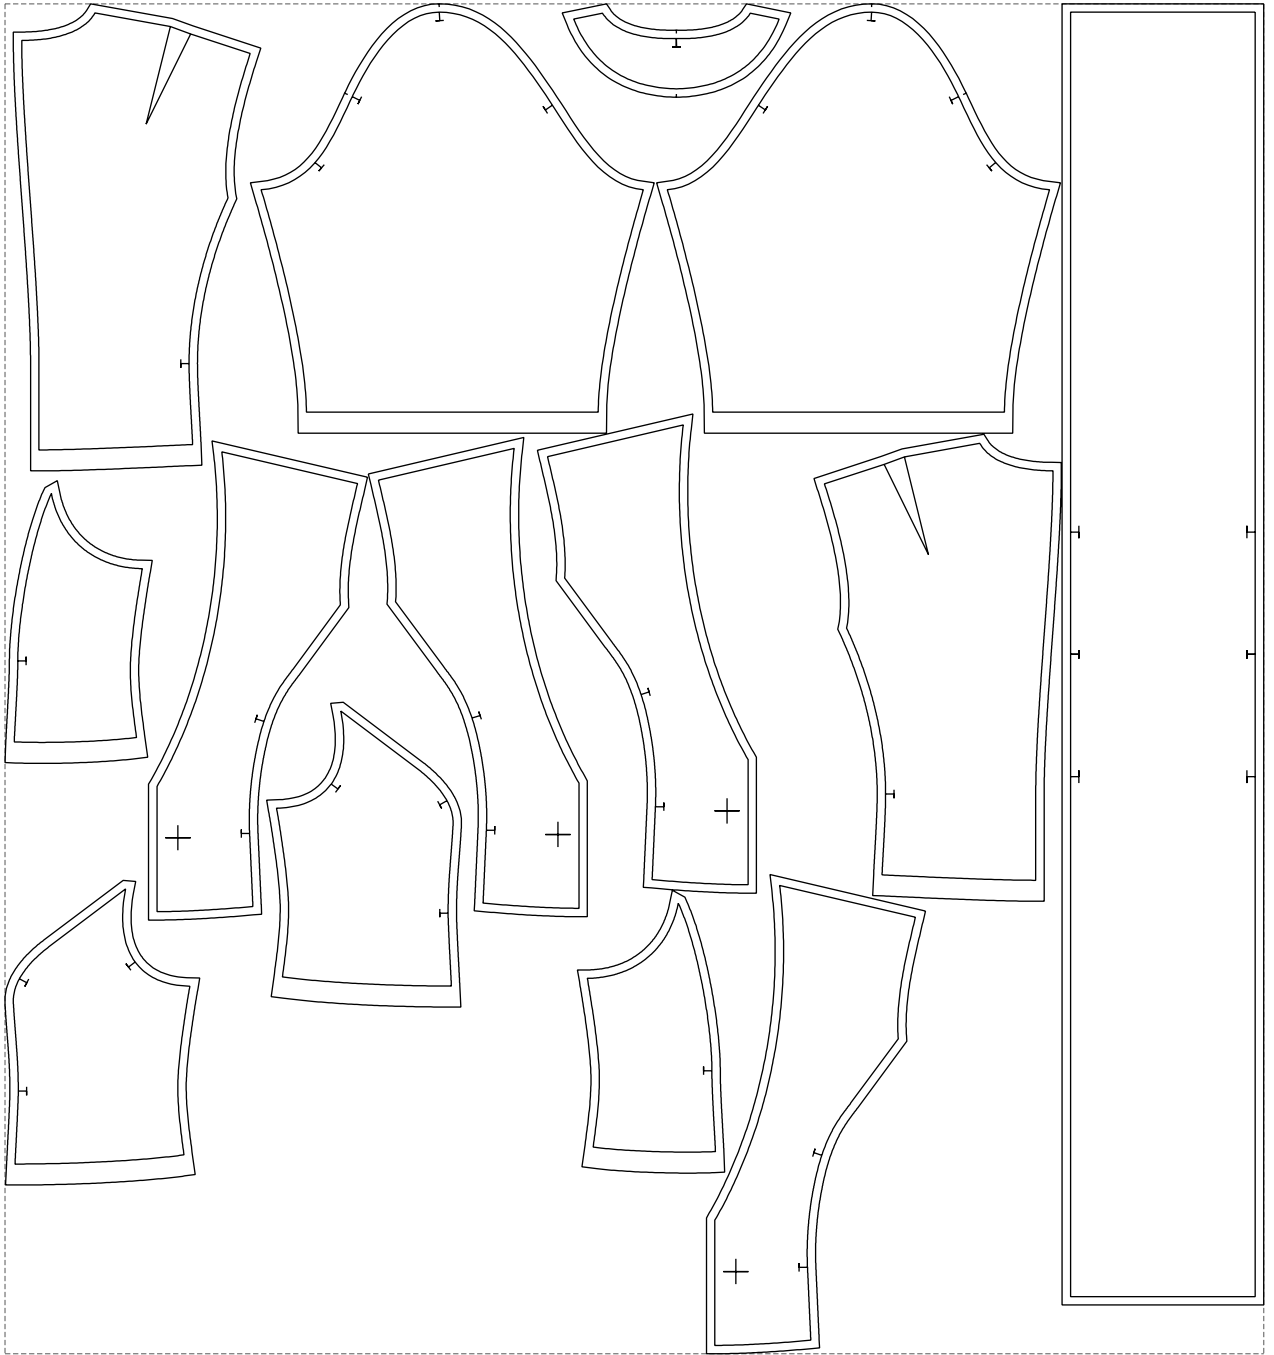

Not for print

Paper size: A4, size:1399.00 x1549.97 mm

# Example

size:1499.00 x1608.12 mm

Maneken =1 ver.0

rz\_1=170

rz\_16=120

rz\_17=104

rz\_18=103.6

rz\_19=128

rz\_20=125.1

---

. . . . .  
. . . . .  
. . . . .