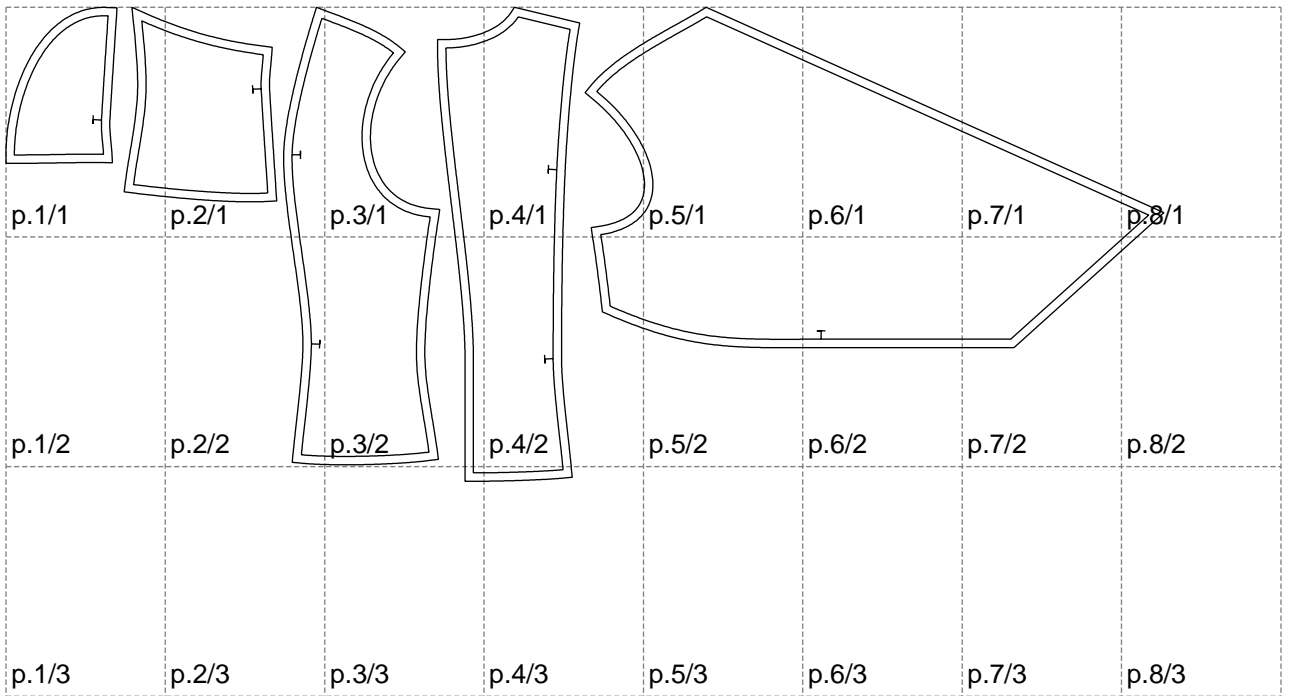

Not for print

Paper size: A4, size:1378.89 x564.33 mm

# Example

size:1499.00 x937.06 mm

Maneken =1 ver.0

rz\_1=170

rz\_16=100

rz\_17=85.4

rz\_18=80.2

rz\_19=108

rz\_20=105.4

---

. . . . .  
. . . . .  
. . . . .