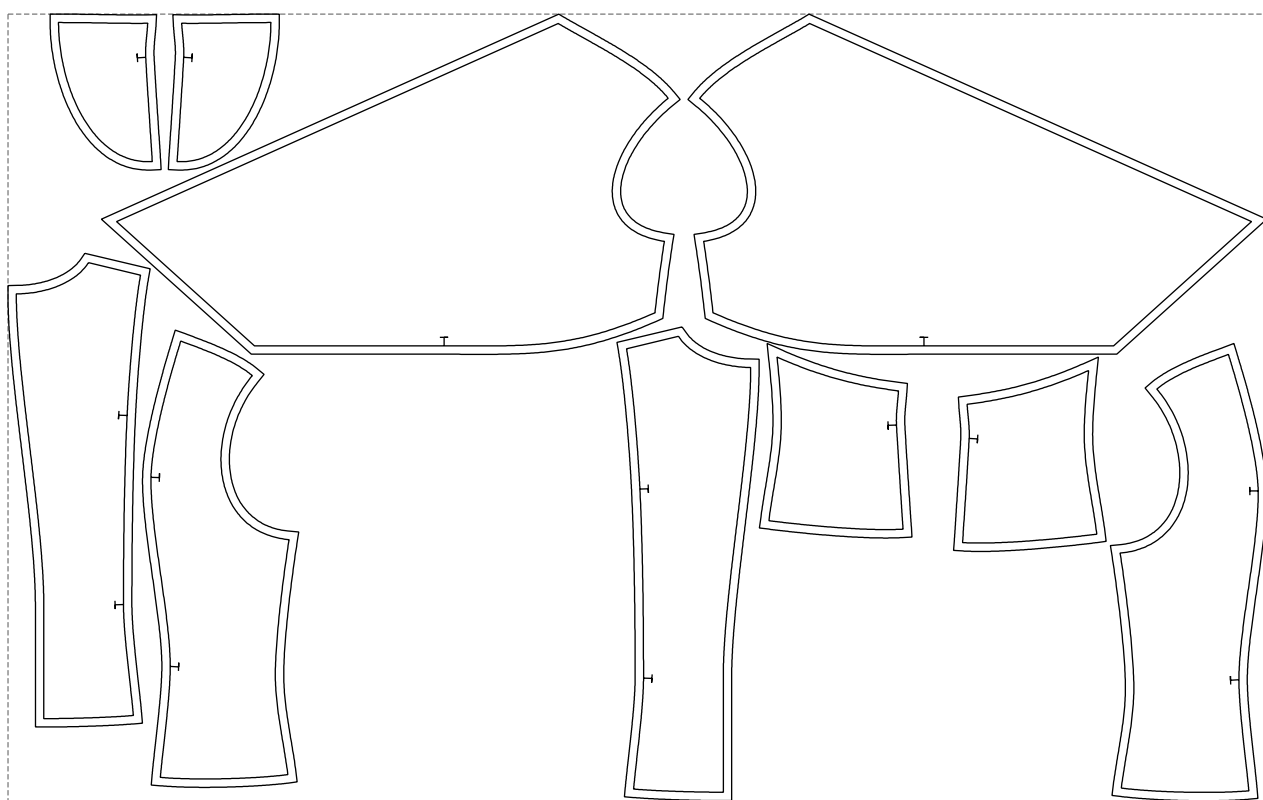

Not for print

Paper size: A4, size:1378.89 x564.33 mm

# Example

size:1499.00 x937.06 mm

Maneken =1 ver.0

rz\_1=170

rz\_16=100

rz\_17=85.4

rz\_18=80.2

rz\_19=108

rz\_20=105.4

---

. . . . .  
. . . . .  
. . . . .