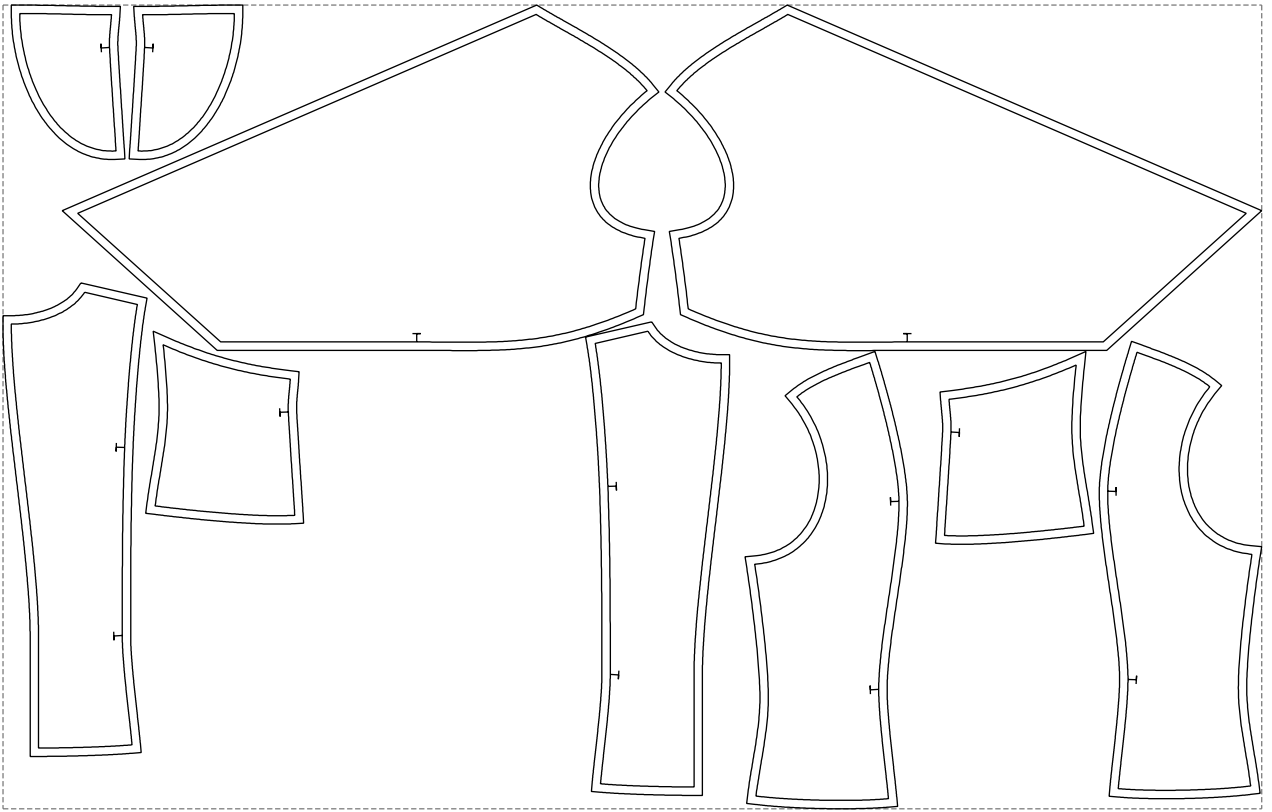

Not for print

Paper size: A4, size:1399.00 x564.14 mm

# Example

size:1499.00 x957.34 mm

Maneken =1 ver.0

rz\_1=170

rz\_16=104

rz\_17=88.9

rz\_18=84.4

rz\_19=112