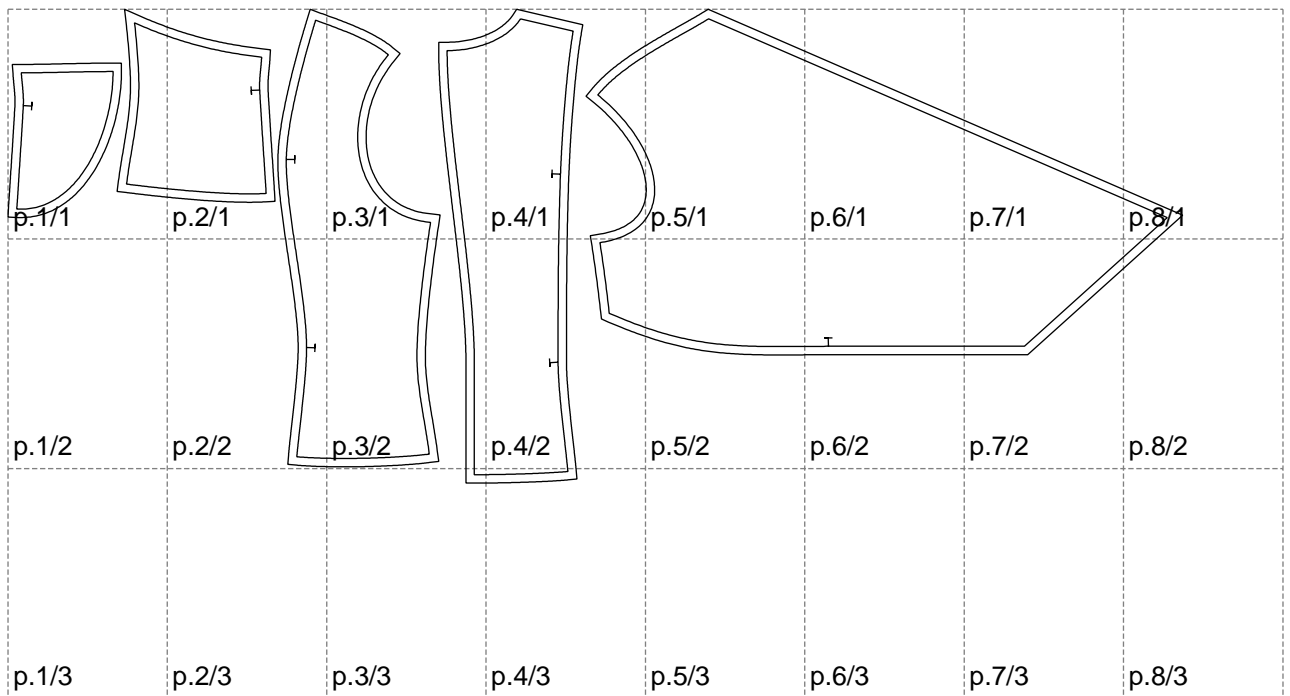

Not for print

Paper size: A4, size:1399.00 x564.14 mm

# Example

size:1499.00 x957.34 mm

Maneken =1 ver.0

rz\_1=170

rz\_16=104

rz\_17=88.9

rz\_18=84.4

rz\_19=112

rz\_20=109.3

---

. . . . .  
. . . . .  
. . . . .