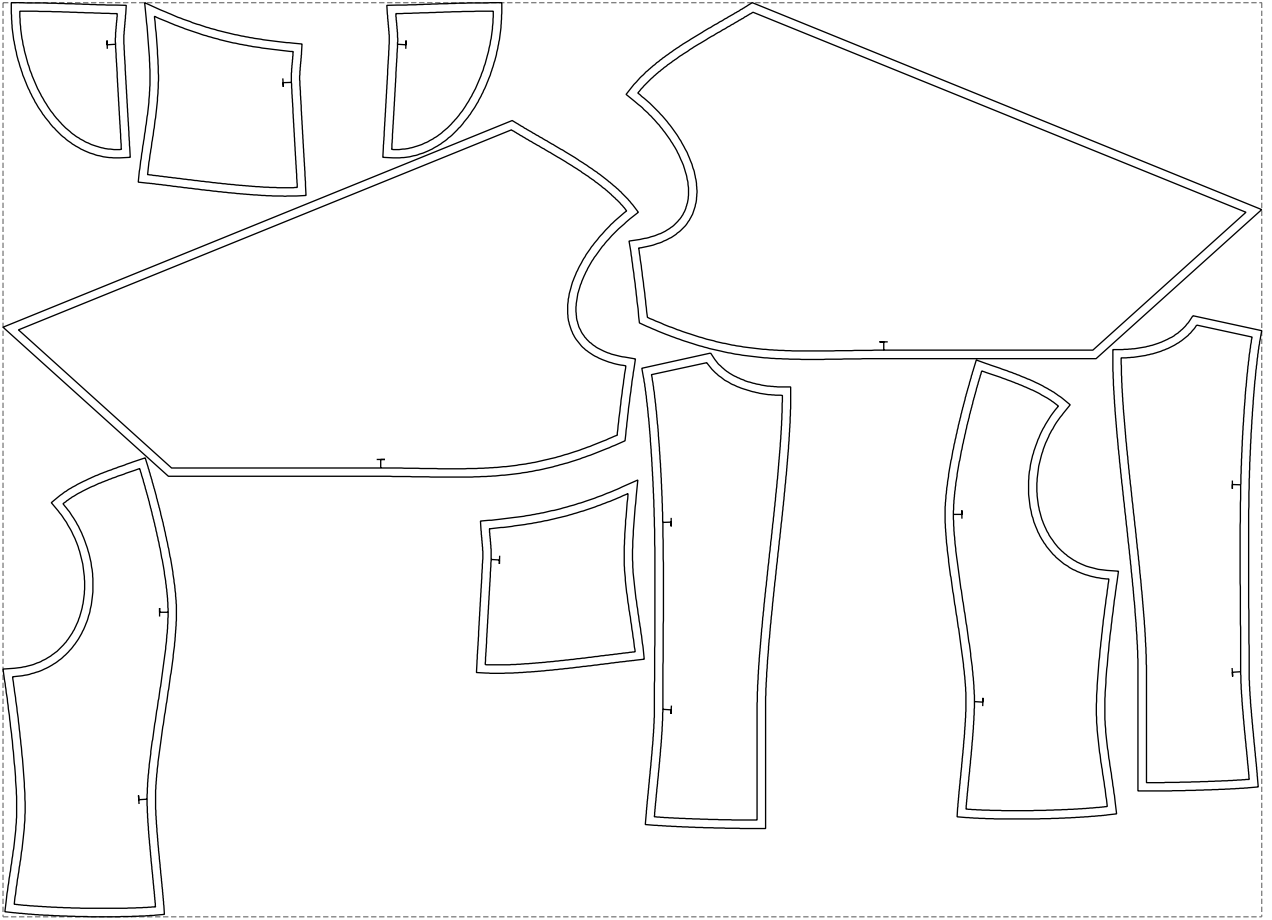

Not for print

Paper size: A4, size:1378.88 x566.28 mm

# Example

size:1499.00 x1088.75 mm

Maneken =1 ver.0

rz\_1=170

rz\_16=112

rz\_17=96.2

rz\_18=94

rz\_19=120

rz\_20=117

---

. . . . .  
. . . . .  
. . . . .