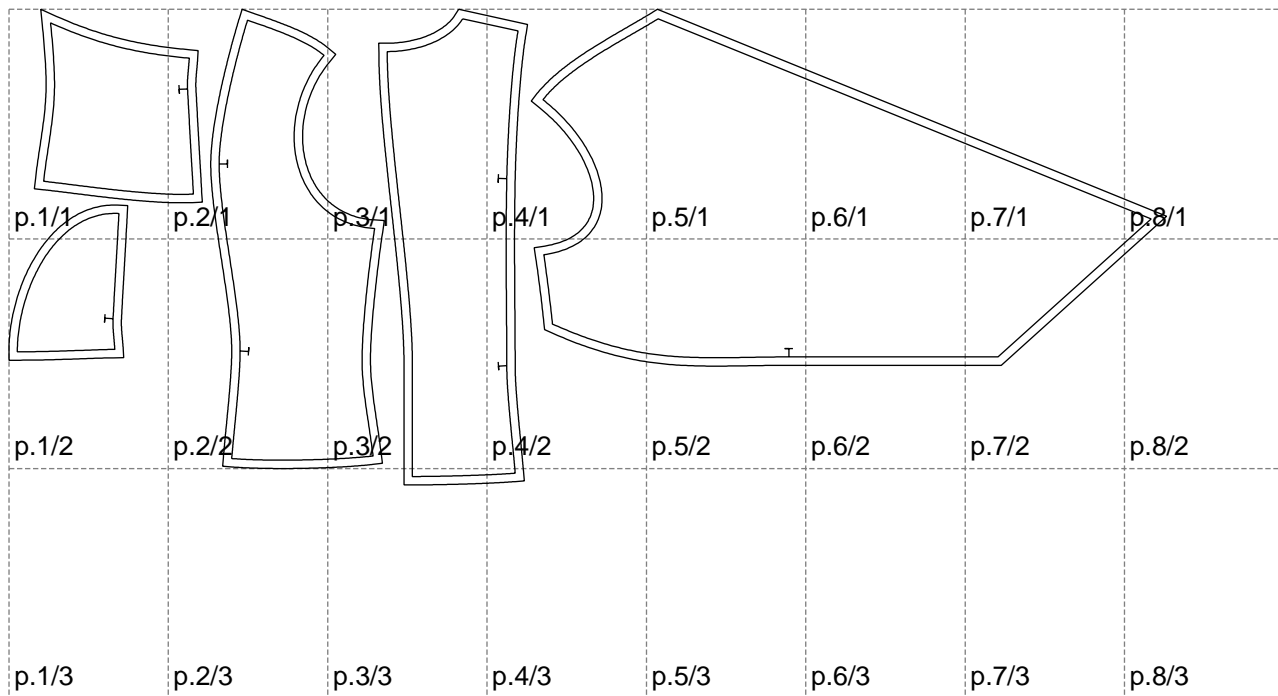

Not for print

Paper size: A4, size:1378.88 x566.28 mm

# Example

size:1499.00 x1088.75 mm

Maneken =1 ver.0

rz\_1=170

rz\_16=112

rz\_17=96.2

rz\_18=94

rz\_19=120

rz\_20=117

---

. . . . .  
. . . . .  
. . . . .