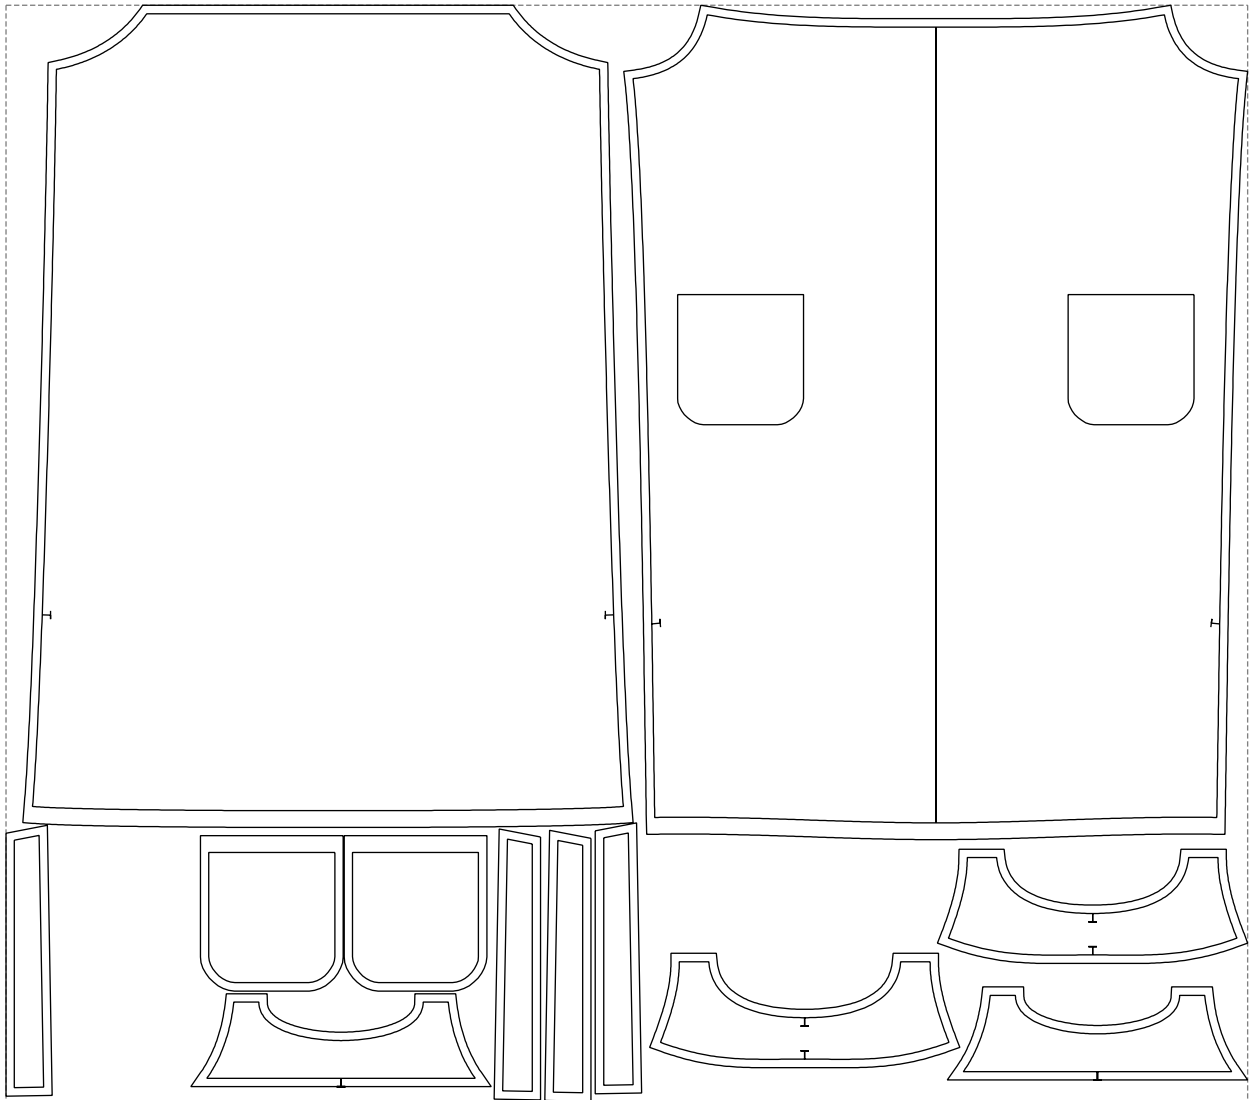

Not for print

Paper size: A4, size:1388.97 x1904.85 mm

# Example

size:1478.95 x1305.41 mm

Maneken =1 ver.0

rz\_1=170

rz\_16=104

rz\_17=88.9

rz\_18=84.4

rz\_19=112