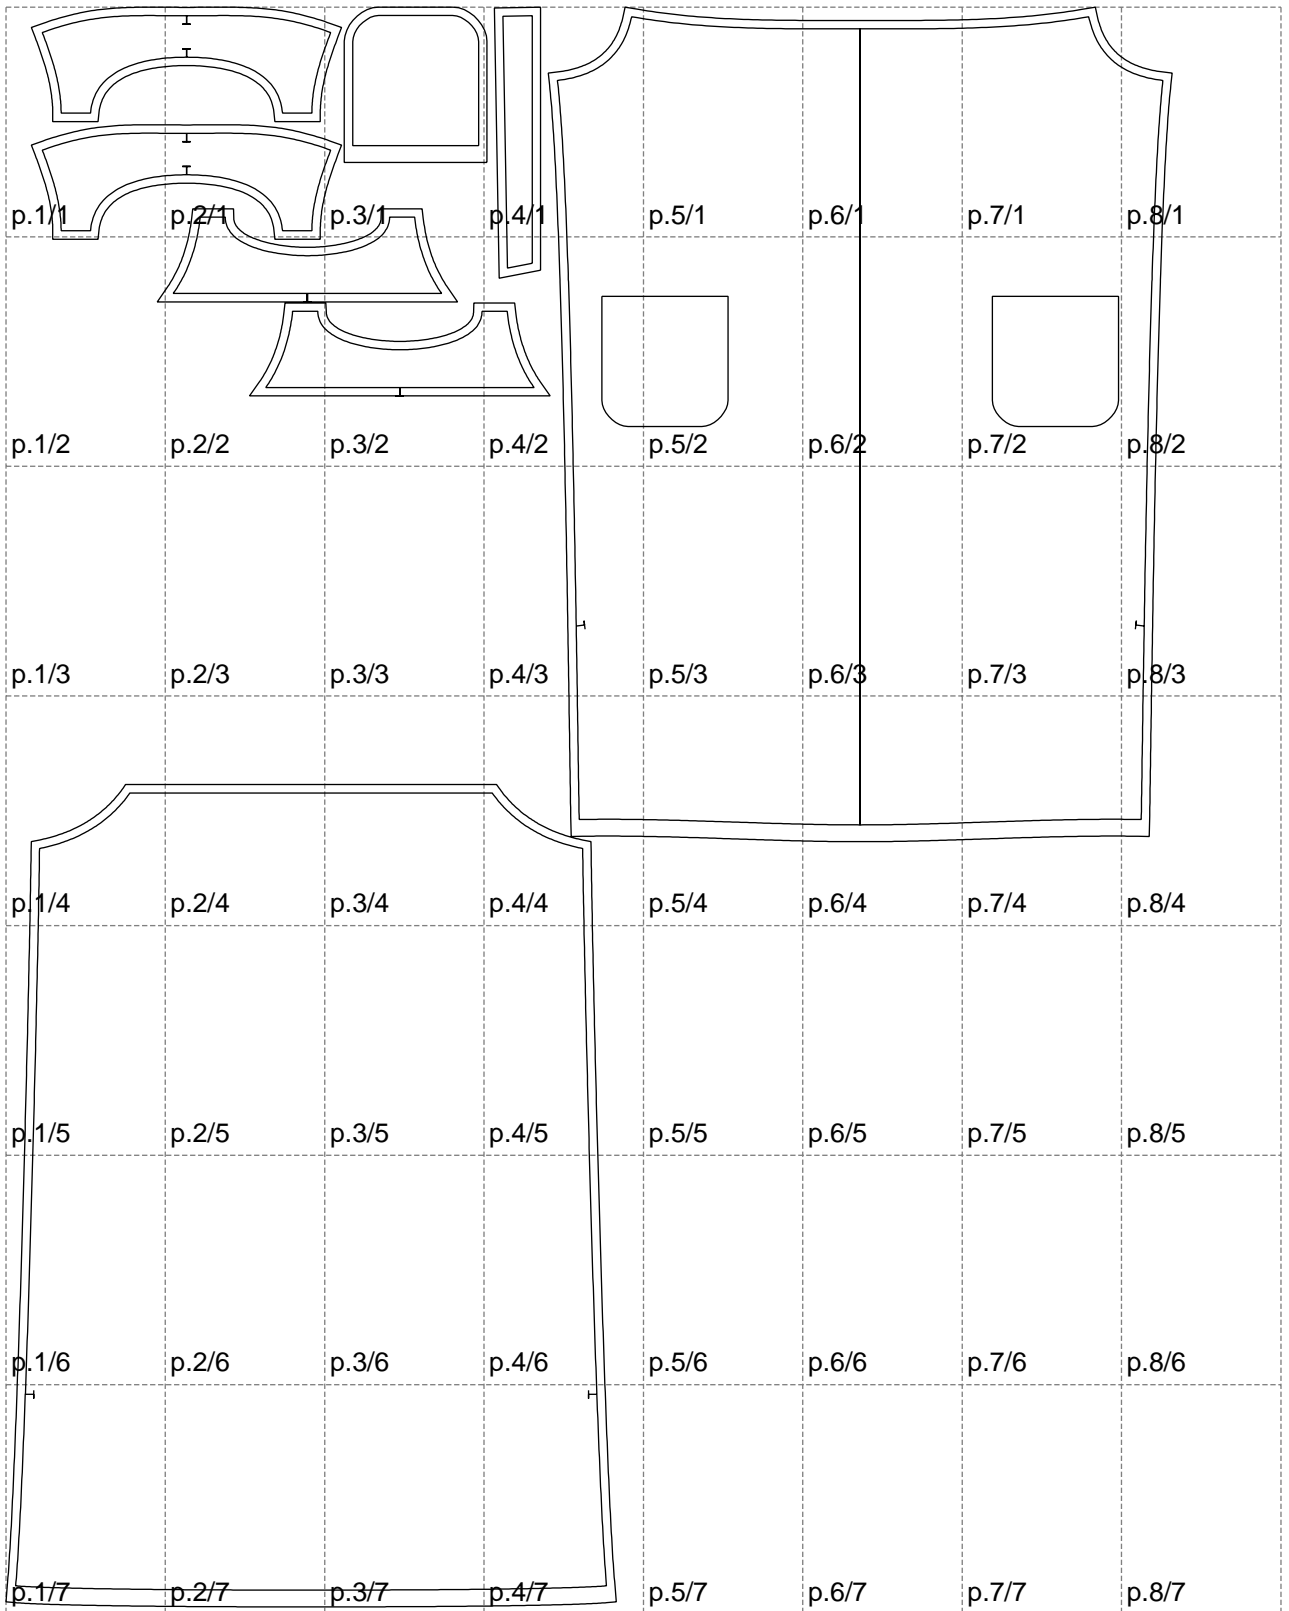

Not for print

Paper size: A4, size:1388.97 x1904.85 mm

# Example

size:1478.95 x1305.41 mm

Maneken =1 ver.0

rz\_1=170

rz\_16=104

rz\_17=88.9

rz\_18=84.4

rz\_19=112

rz\_20=109.3

---

. . . . .  
. . . . .  
. . . . .