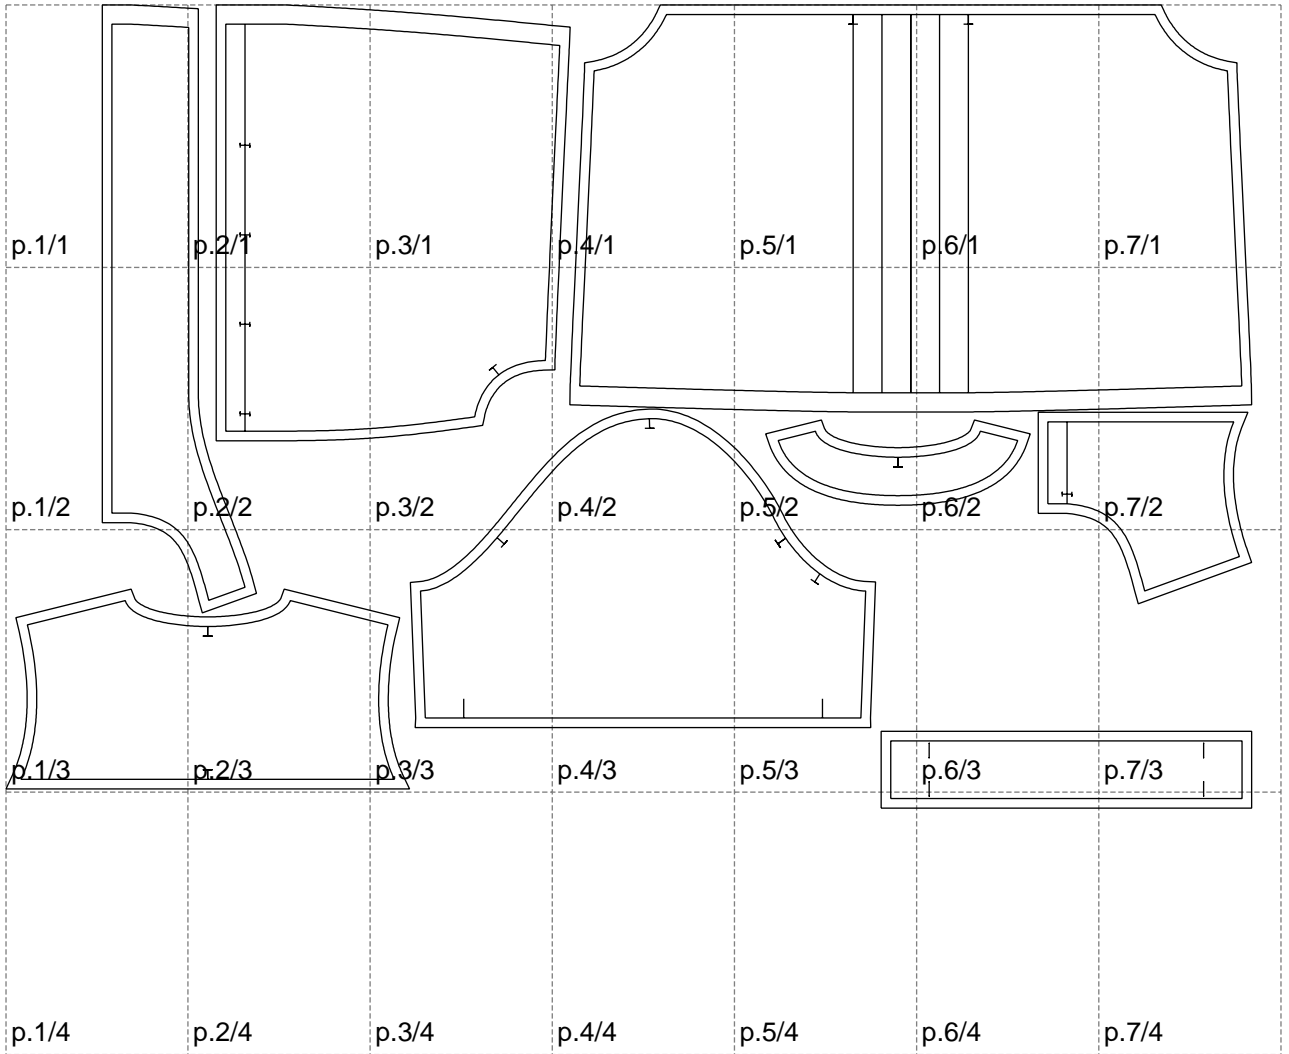

Not for print

Paper size: A4, size:1298.13 x836.85 mm

# Example

size:1488.95 x1110.56 mm

Maneken =1 ver.0

rz\_1=170

rz\_16=100

rz\_17=85.4

rz\_18=80.2

rz\_19=108

rz\_20=105.4

---

. . . . .  
. . . . .  
. . . . .