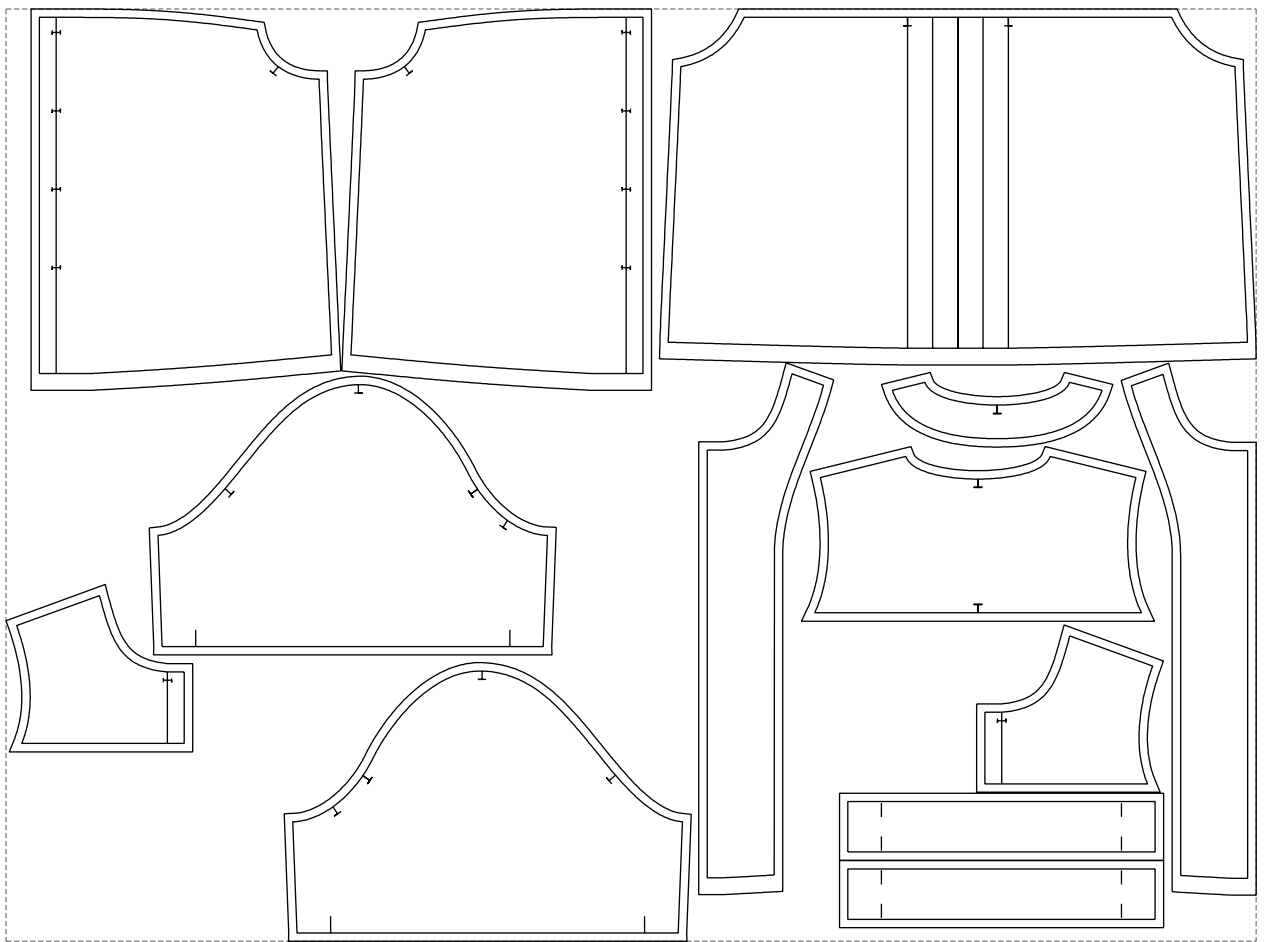

Not for print

Paper size: A4, size:1298.13 x836.85 mm

# Example

size:1488.95 x1110.56 mm

Maneken =1 ver.0

rz\_1=170

rz\_16=100

rz\_17=85.4

rz\_18=80.2

rz\_19=108

rz\_20=105.4

---

. . . . .  
. . . . .  
. . . . .