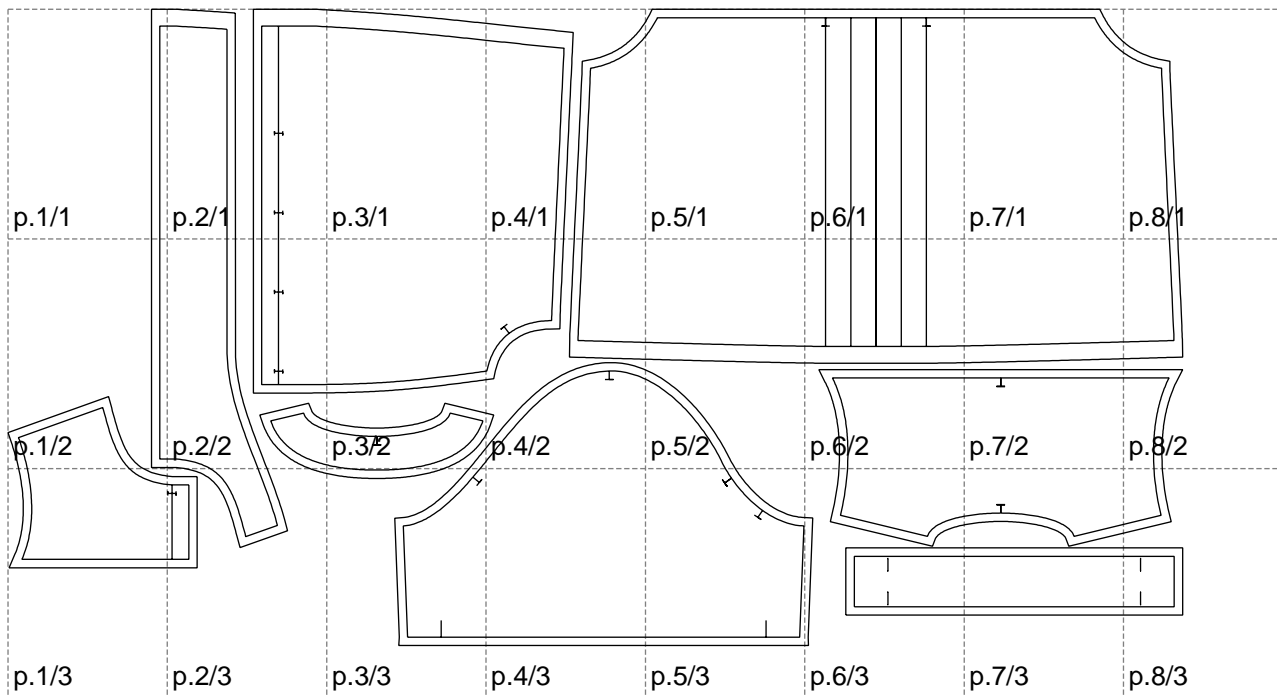

Not for print

Paper size: A4, size:1399.00 x757.57 mm

# Example

size:1499.00 x1132.04 mm

Maneken =1 ver.0

rz\_1=170

rz\_16=104

rz\_17=88.9

rz\_18=84.4

rz\_19=112

rz\_20=109.3

---

. . . . .  
. . . . .  
. . . . .