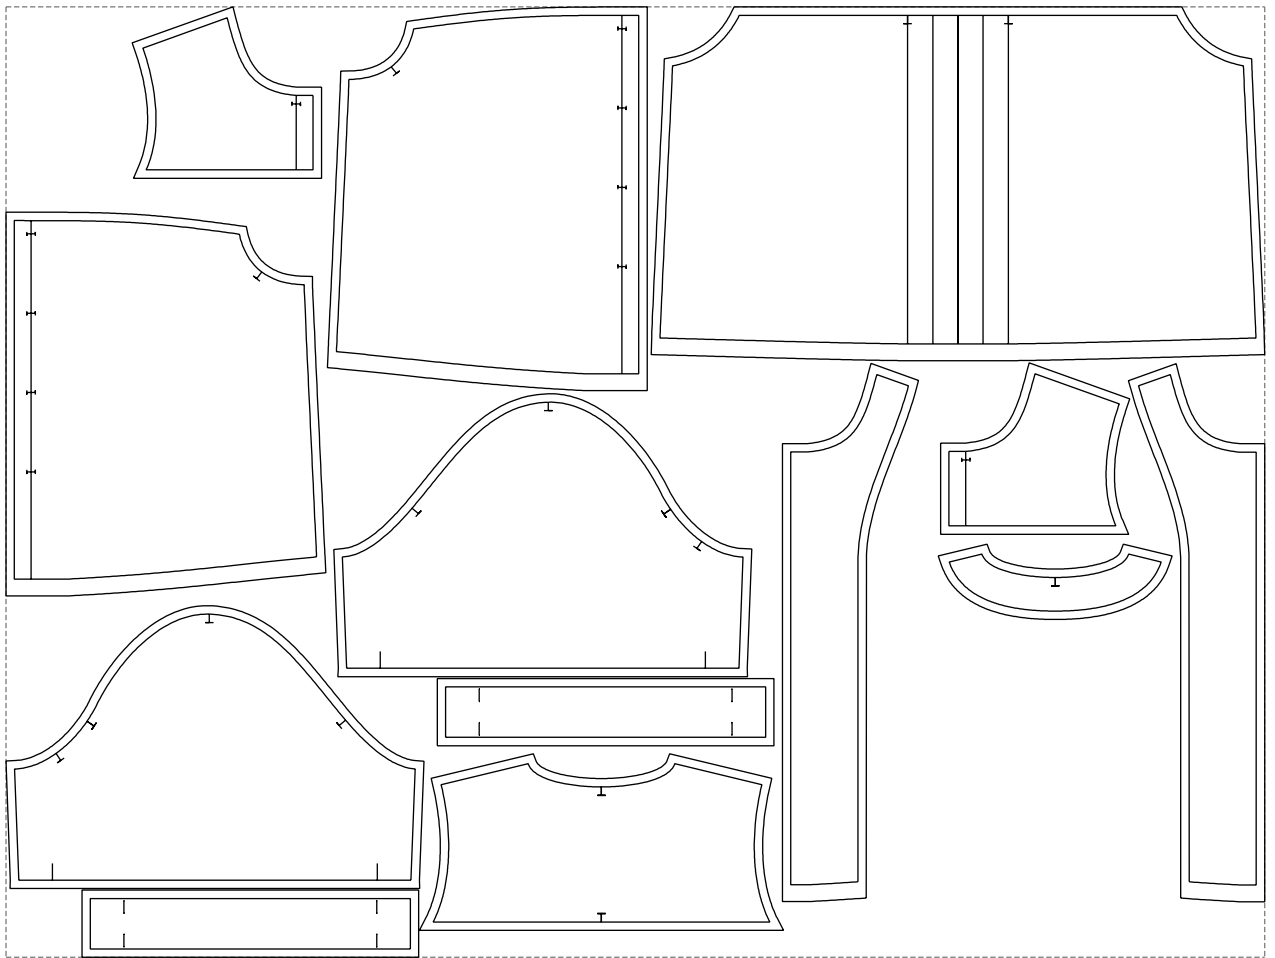

Not for print

Paper size: A4, size:1399.00 x757.57 mm

# Example

size:1499.00 x1132.04 mm

Maneken =1 ver.0

rz\_1=170

rz\_16=104

rz\_17=88.9

rz\_18=84.4

rz\_19=112

rz\_20=109.3

---

. . . . .  
. . . . .  
. . . . .