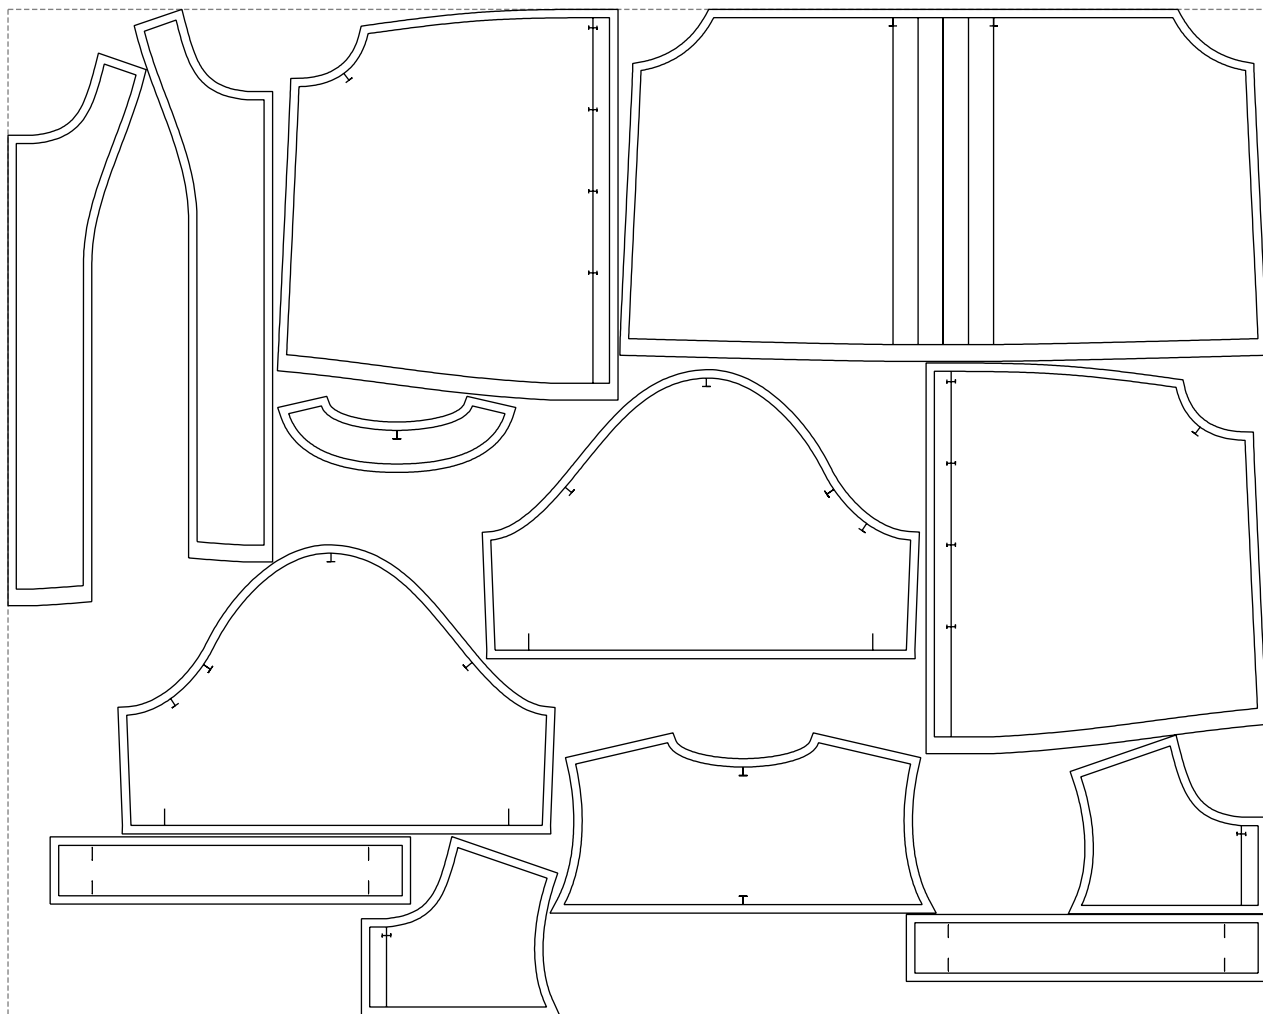

Not for print

Paper size: A4, size:1399.00 x848.19 mm

# Example

size:1499.00 x1198.36 mm

Maneken =1 ver.0

rz\_1=170

rz\_16=112

rz\_17=96.2

rz\_18=94

rz\_19=120

rz\_20=117

---

. . . . .  
. . . . .  
. . . . .