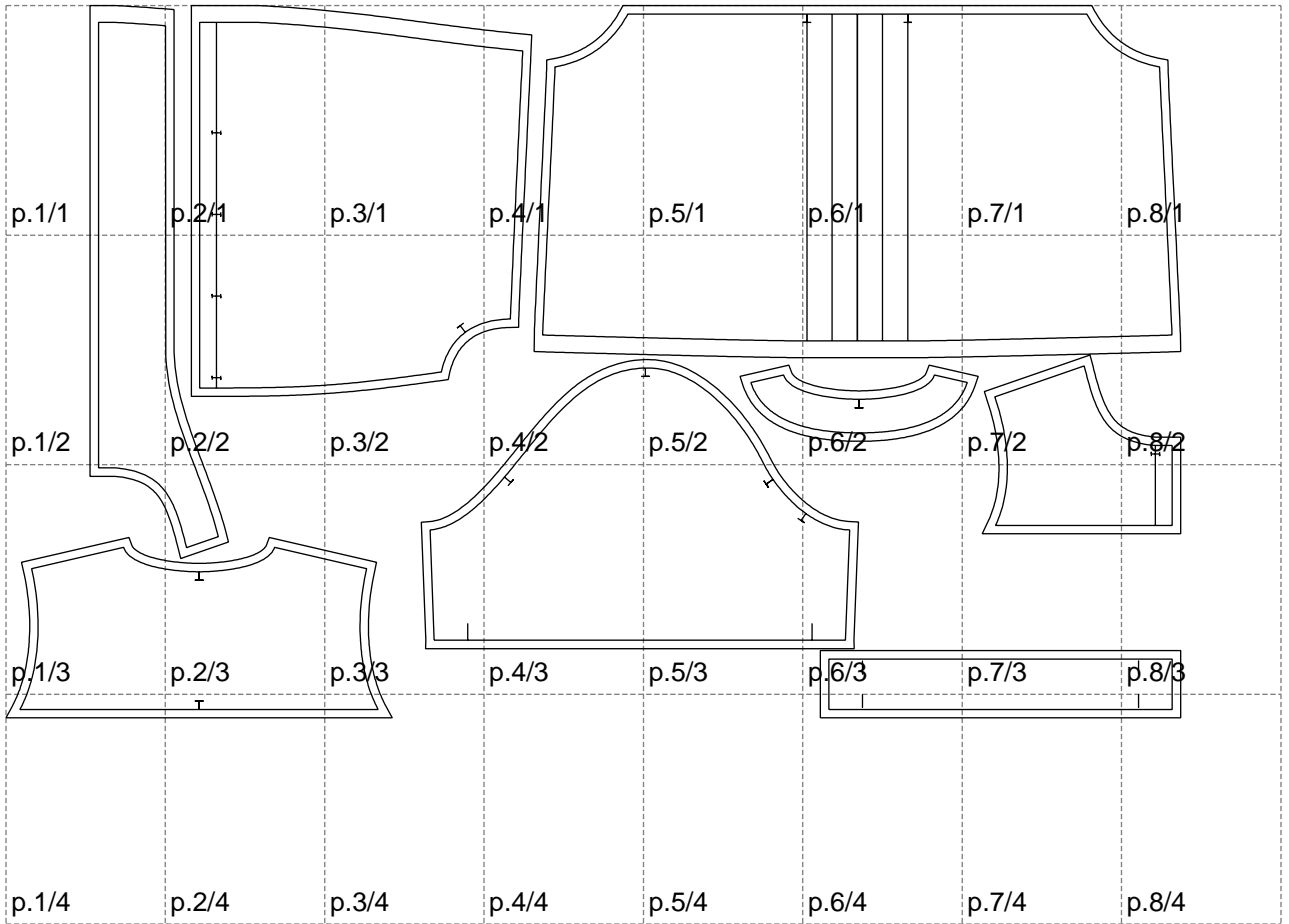

Not for print

Paper size: A4, size:1399.00 x848.19 mm

# Example

size:1499.00 x1198.36 mm

Maneken =1 ver.0

rz\_1=170

rz\_16=112

rz\_17=96.2

rz\_18=94

rz\_19=120

rz\_20=117

---

. . . . .  
. . . . .  
. . . . .