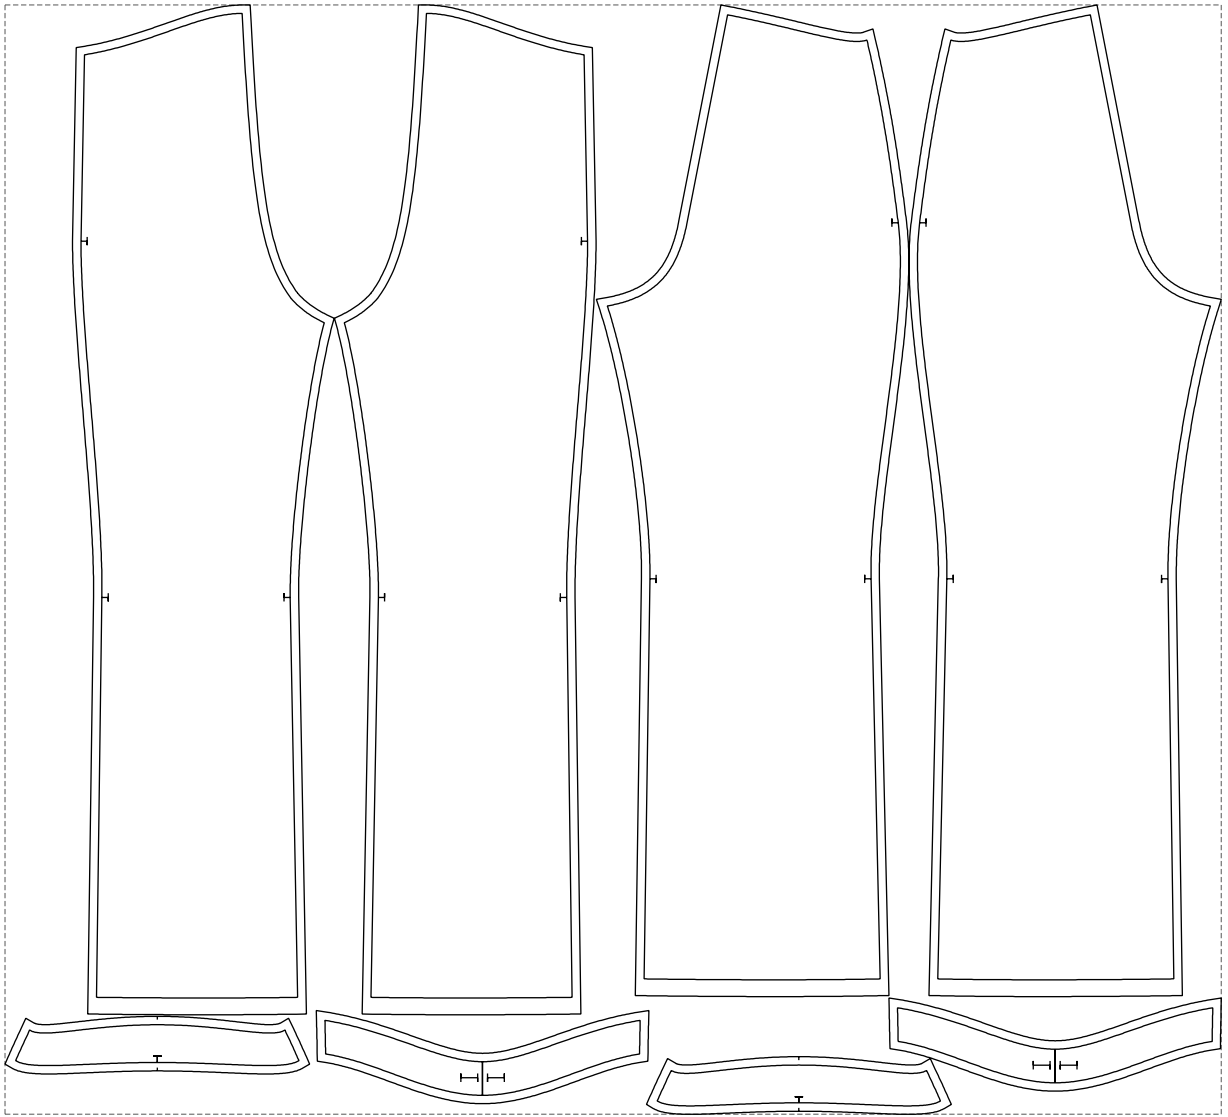

Not for print

Paper size: A4, size:1358.77 x1202.84 mm

# Example

size:1448.73 x1321.41 mm

Maneken =1 ver.0

rz\_1=170

rz\_16=88

rz\_17=75.6

rz\_18=67.6

rz\_19=96

rz\_20=94.6

---

. . . . .  
. . . . .  
. . . . .