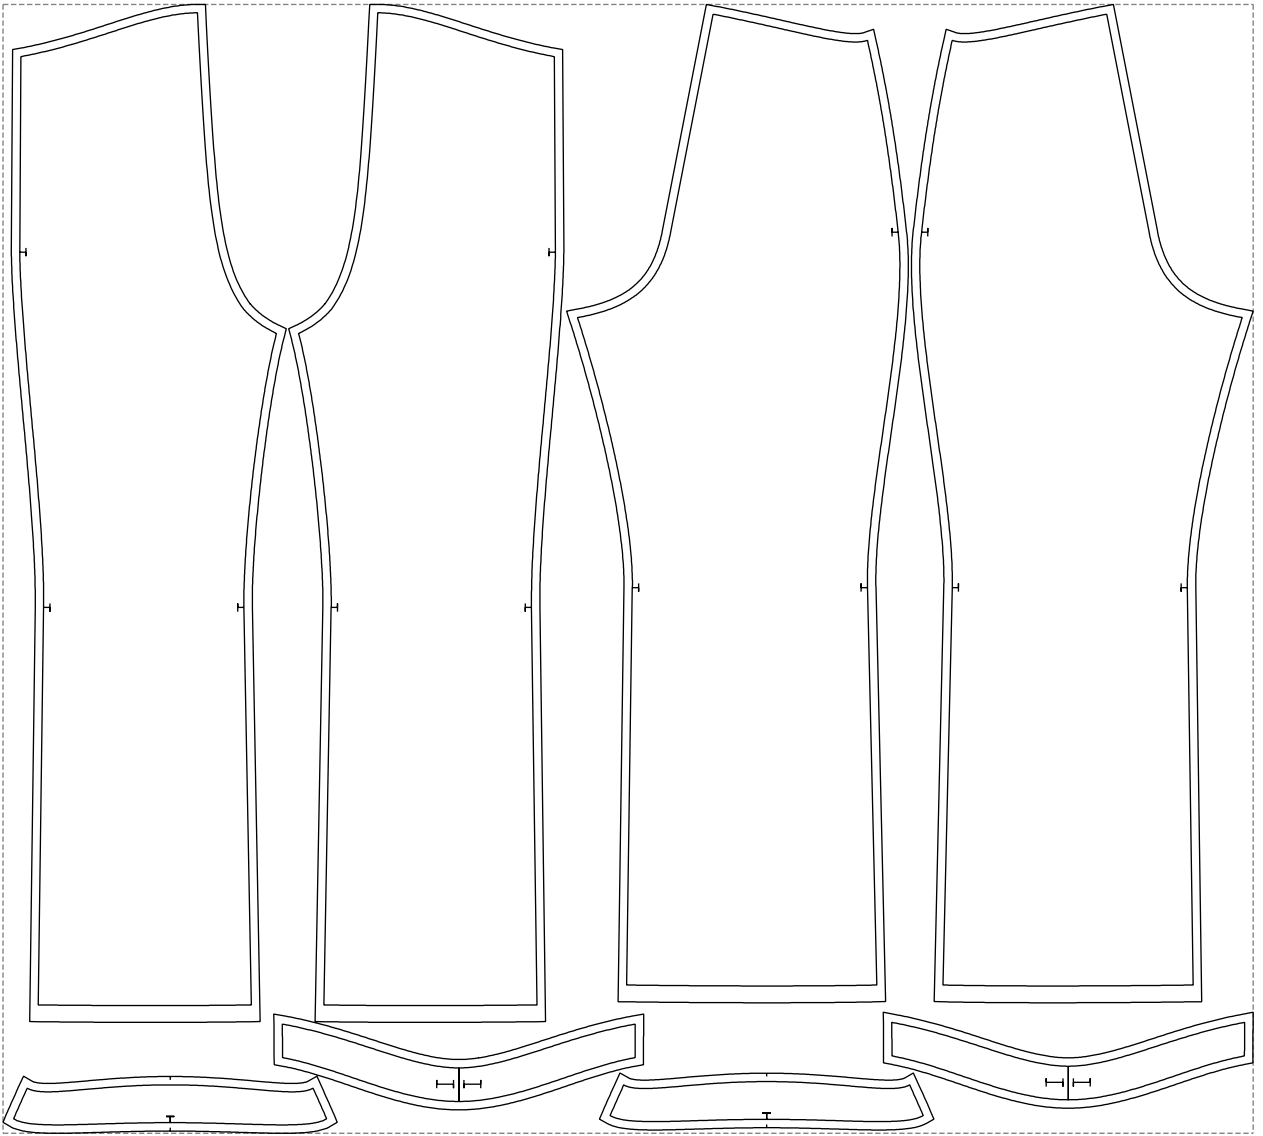

Not for print

Paper size: A4, size:1106.42 x1212.62 mm

# Example

size:1488.99 x1344.75 mm

Maneken =1 ver.0

rz\_1=170

rz\_16=96

rz\_17=82

rz\_18=76

rz\_19=104

rz\_20=101.8

---

. . . . .  
. . . . .  
. . . . .