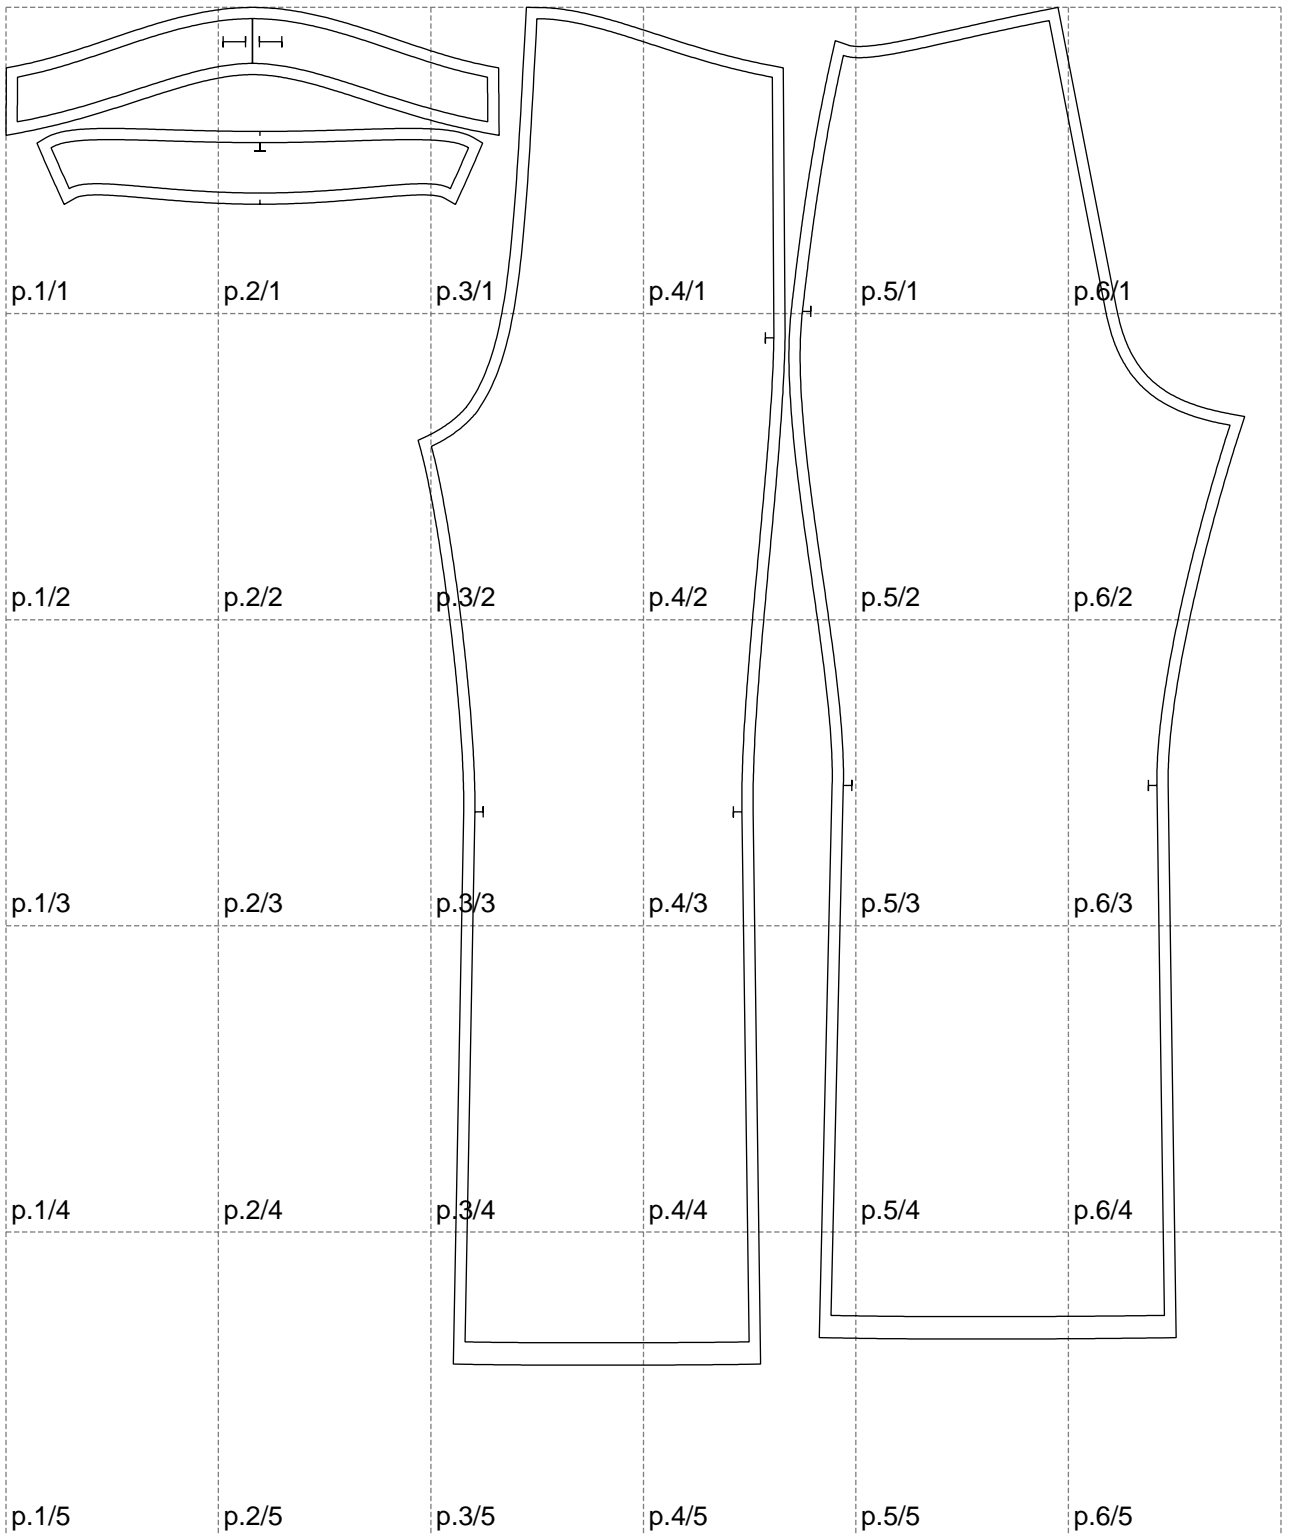

Not for print

Paper size: A4, size:1106.42 x1212.62 mm

# Example

size:1488.99 x1344.75 mm

Maneken =1 ver.0

rz\_1=170

rz\_16=96

rz\_17=82

rz\_18=76

rz\_19=104

rz\_20=101.8

---

. . . . .  
. . . . .  
. . . . .