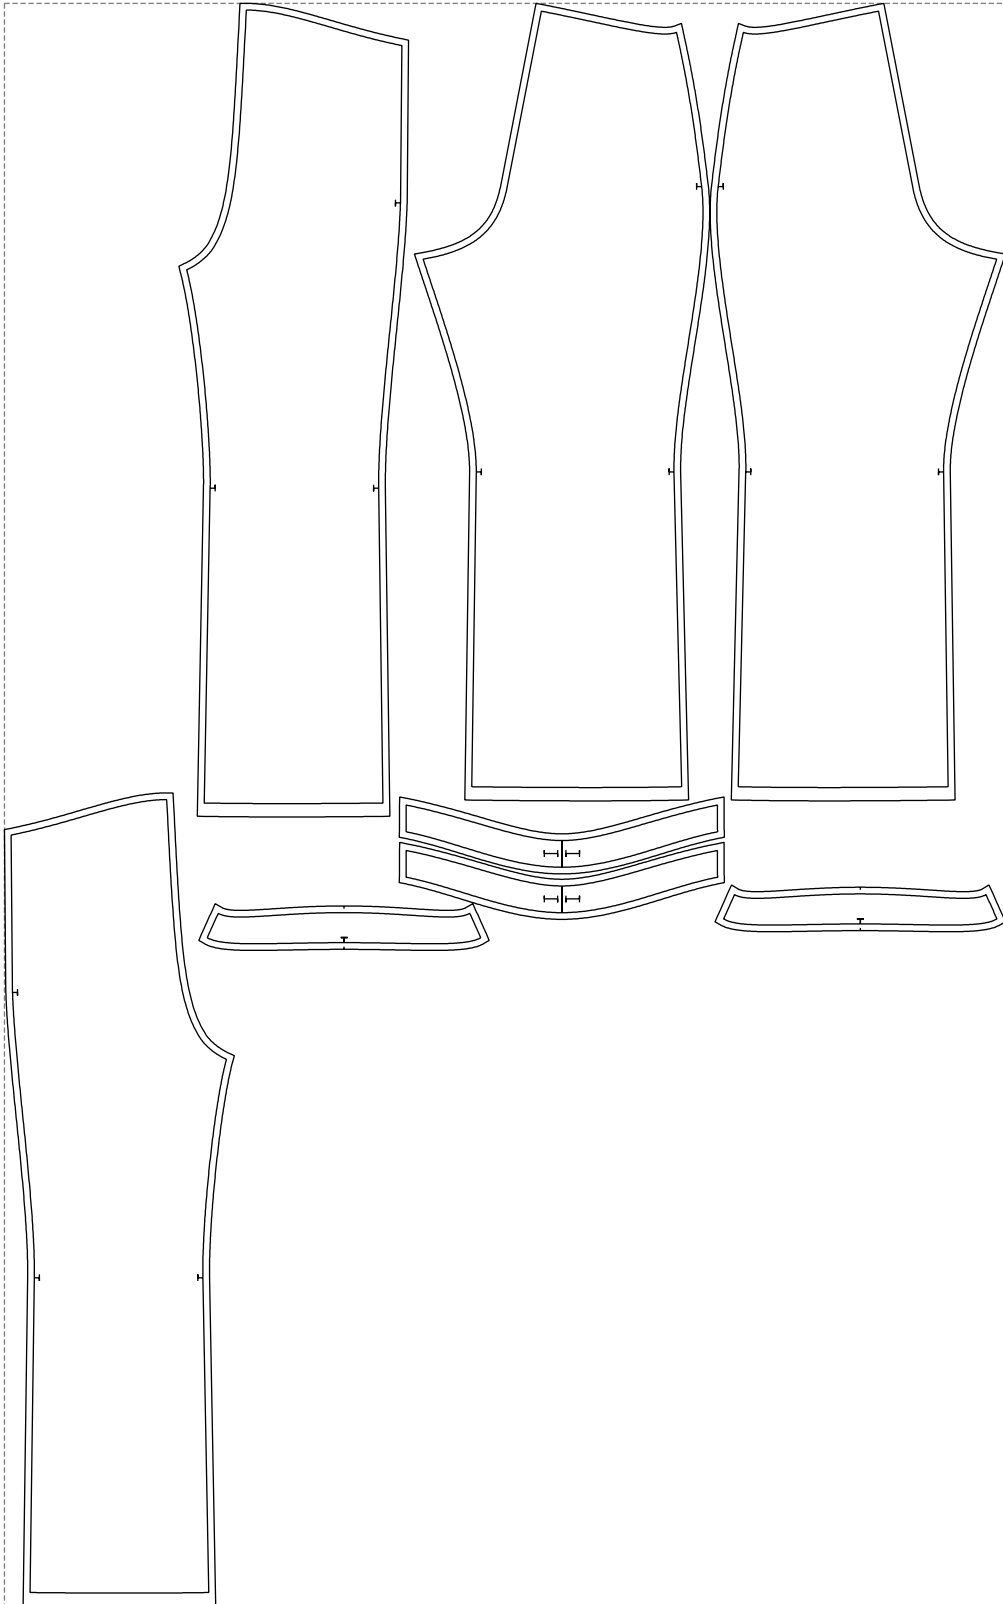

Not for print

Paper size: A4, size:1208.52 x1218.65 mm

# Example

size:1499.00 x2401.22 mm

Maneken =1 ver.0

rz\_1=170

rz\_16=104

rz\_17=88.9

rz\_18=84.4

rz\_19=112

rz\_20=109.3

---

. . . . .  
. . . . .  
. . . . .