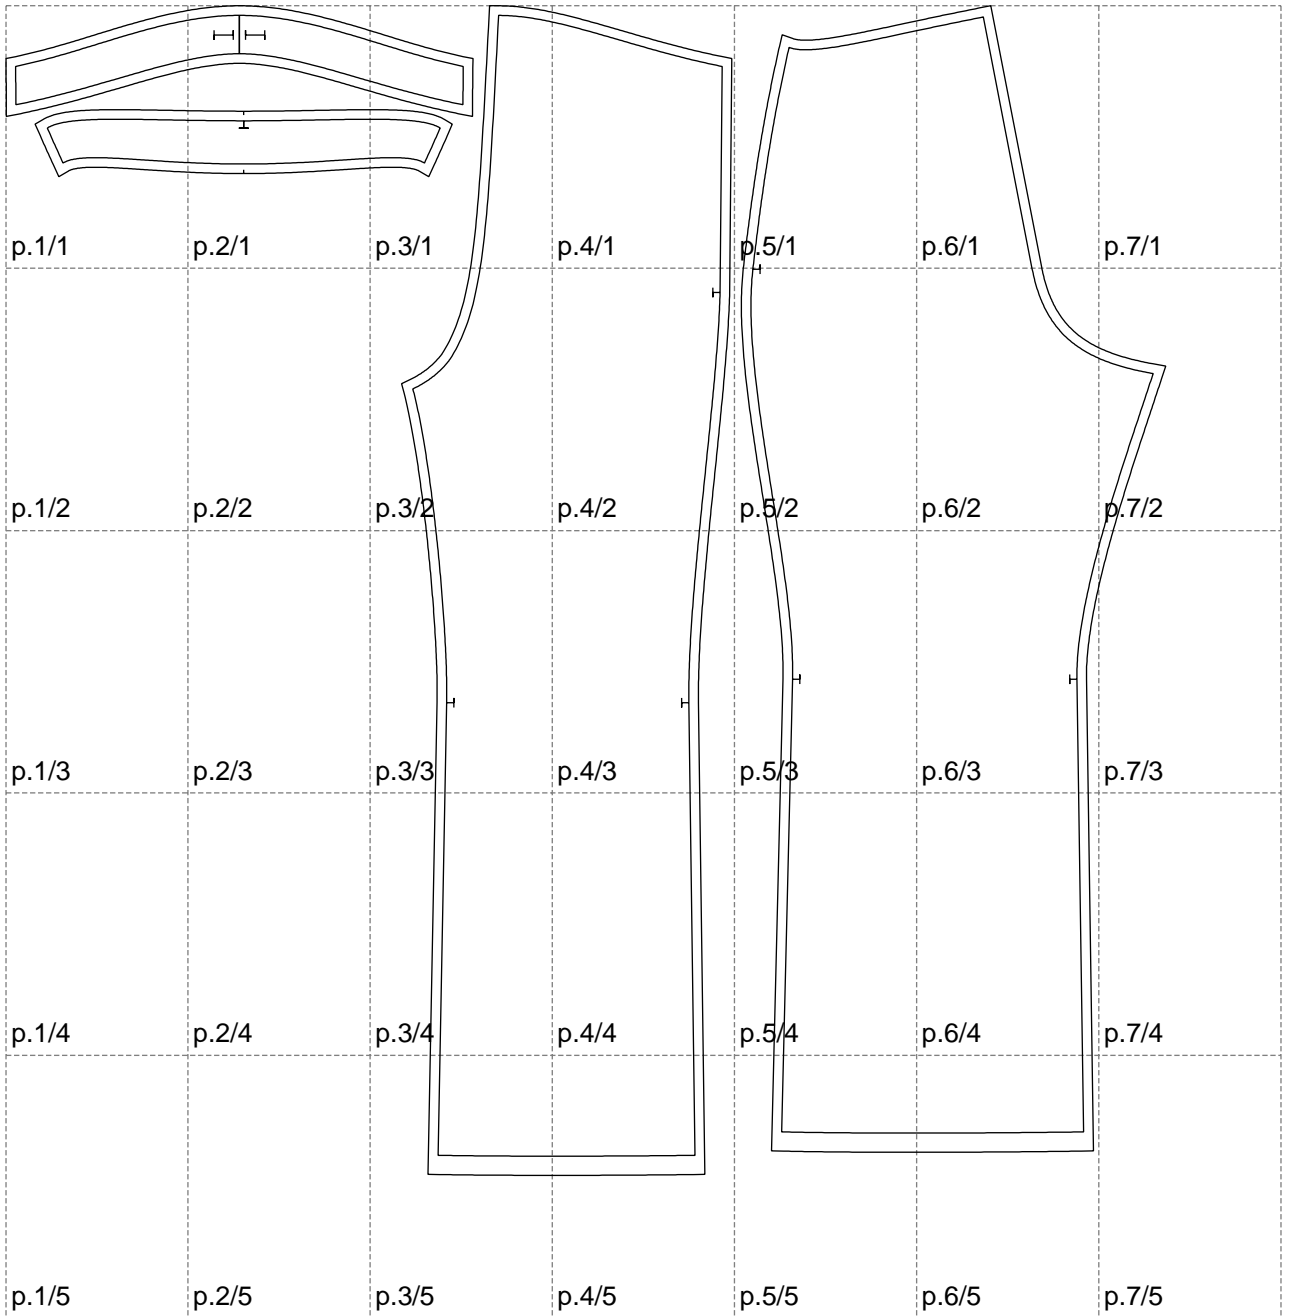

Not for print

Paper size: A4, size:1208.52 x1218.65 mm

# Example

size:1499.00 x2401.22 mm

Maneken =1 ver.0

rz\_1=170

rz\_16=104

rz\_17=88.9

rz\_18=84.4

rz\_19=112

rz\_20=109.3

---

. . . . .  
. . . . .  
. . . . .