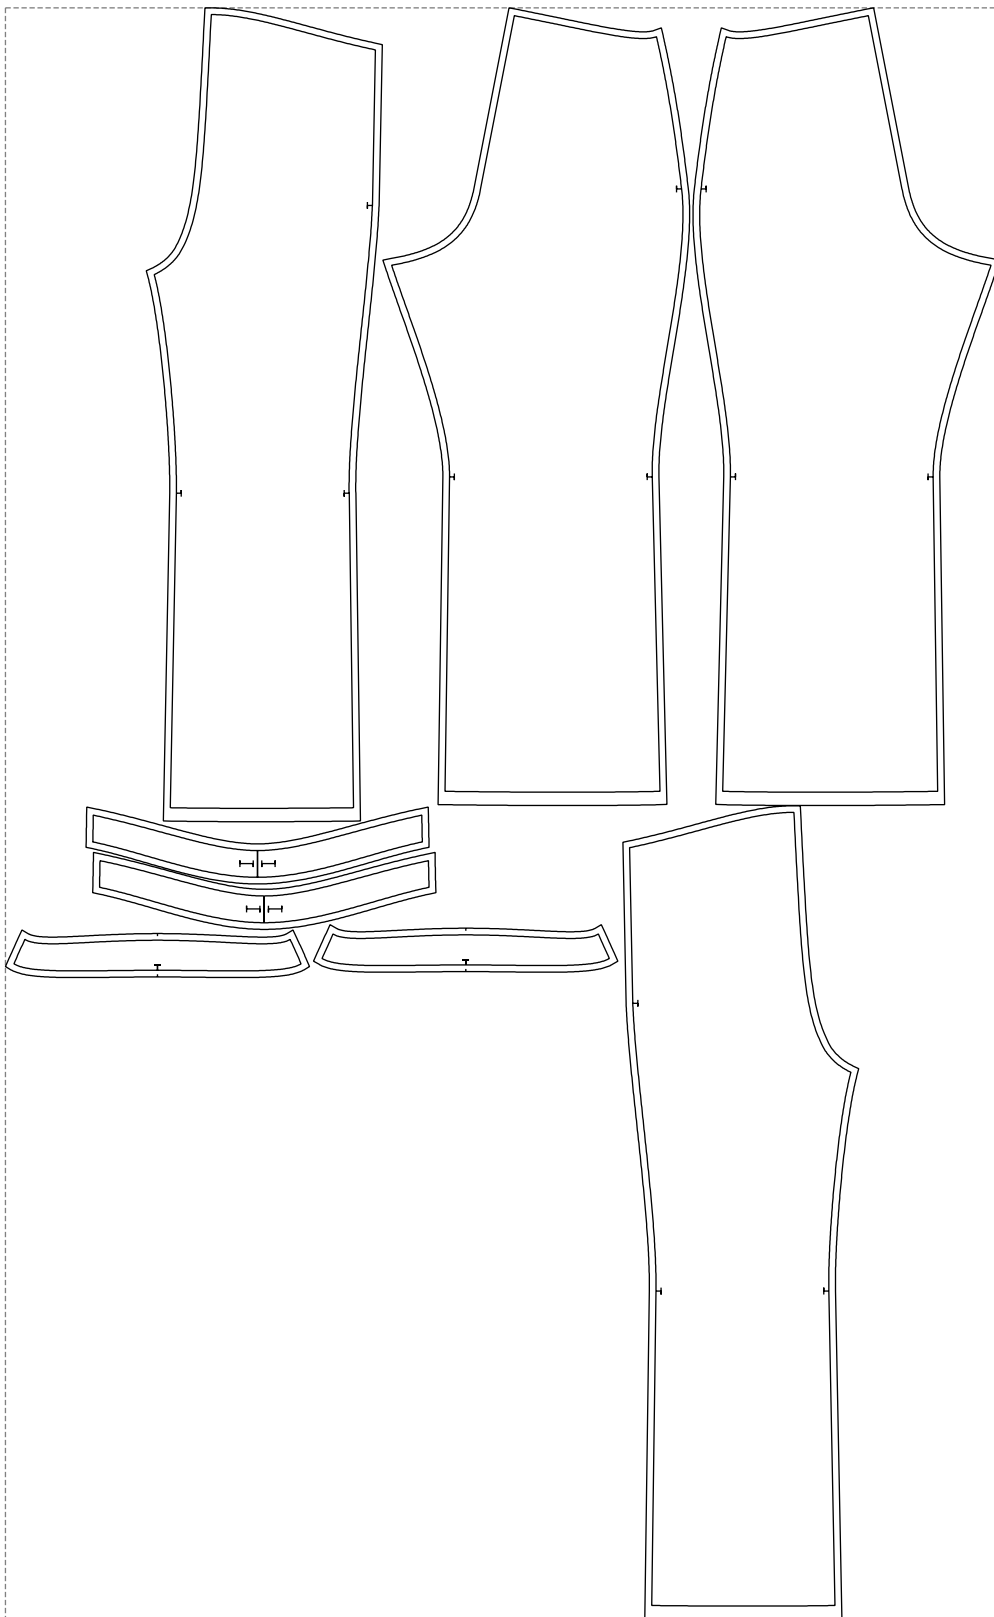

Not for print

Paper size: A4, size:1258.18 x1219.01 mm

# Example

size:1488.97 x2413.96 mm

Maneken =1 ver.0

rz\_1=170

rz\_16=108

rz\_17=92.5

rz\_18=89.2

rz\_19=116