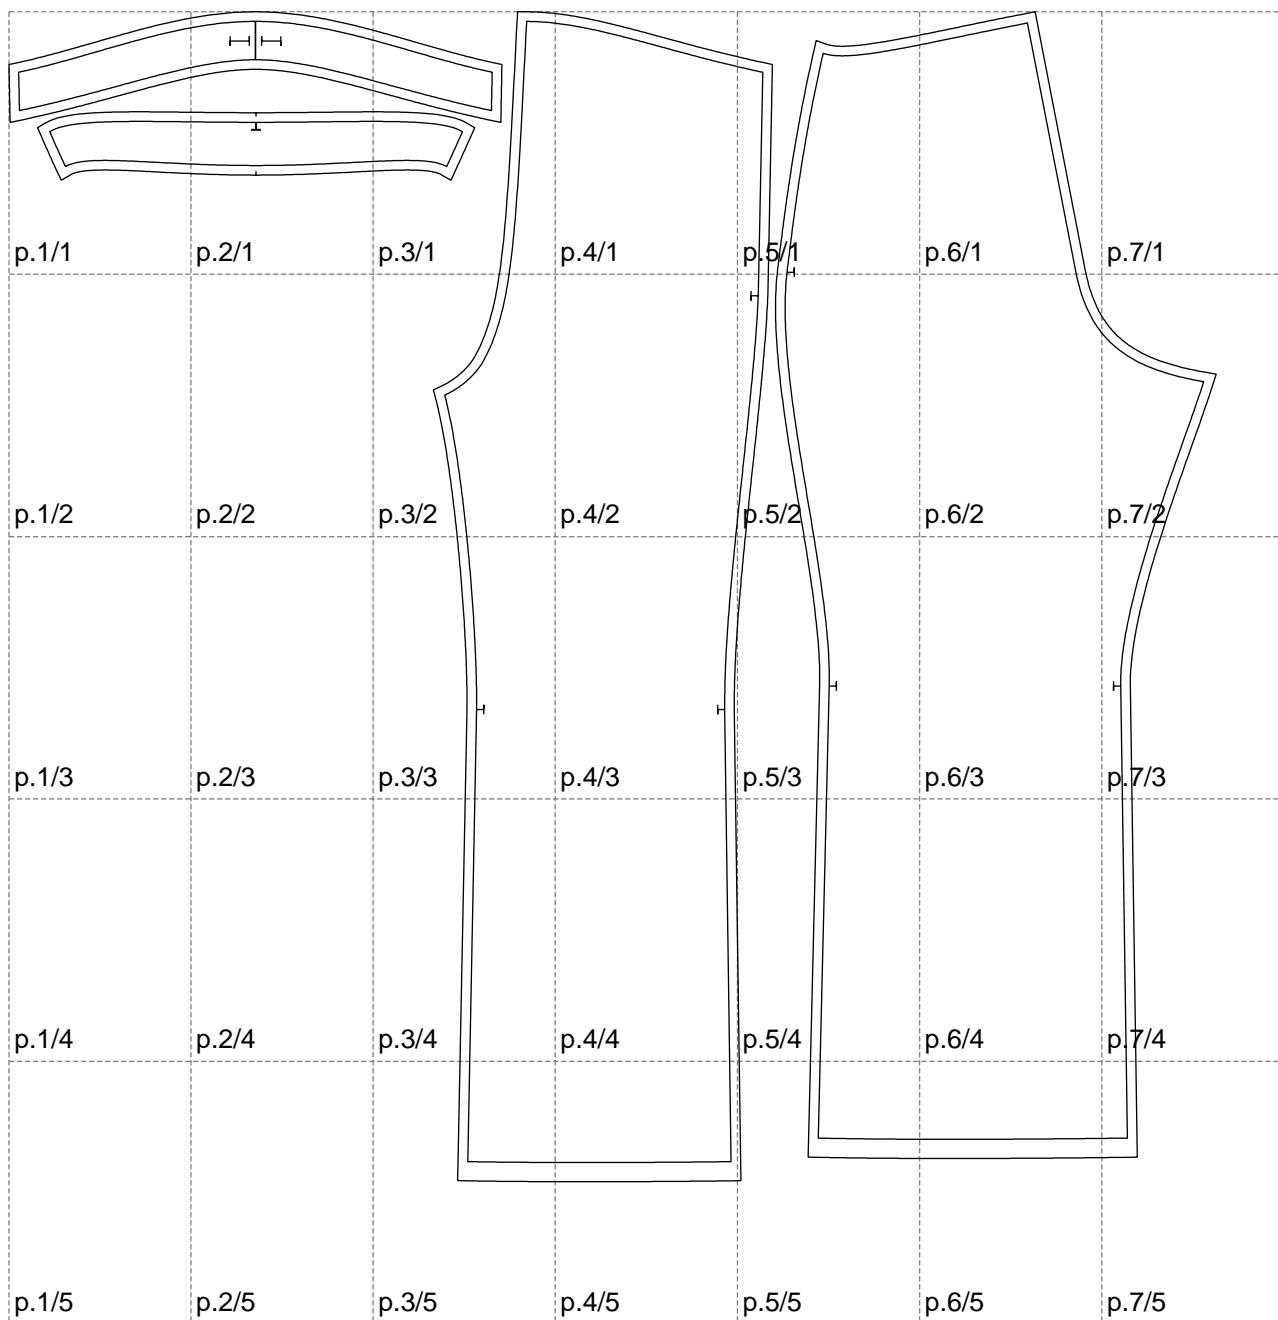

Not for print

Paper size: A4, size:1258.18 x1219.01 mm

# Example

size:1488.97 x2413.96 mm

Maneken =1 ver.0

rz\_1=170

rz\_16=108

rz\_17=92.5

rz\_18=89.2

rz\_19=116

rz\_20=113

---

. . . . .  
. . . . .  
. . . . .