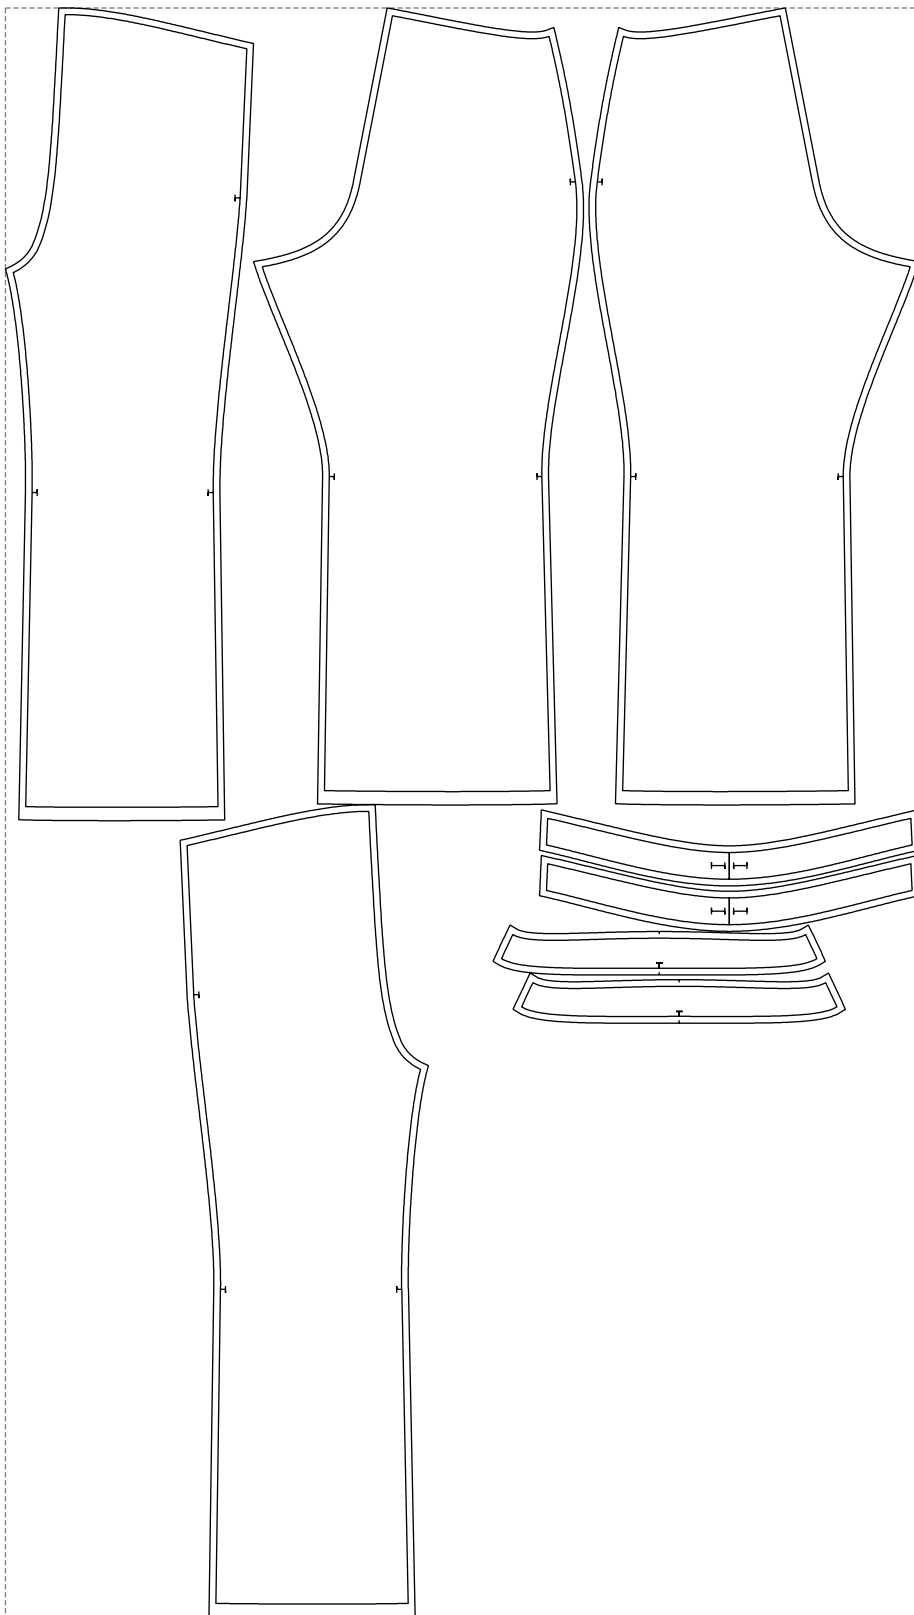

Not for print

Paper size: A4, size:1378.98 x1217.50 mm

# Example

size:1368.15 x2410.97 mm

Maneken =1 ver.0

rz\_1=170

rz\_16=116

rz\_17=100

rz\_18=98.8

rz\_19=124