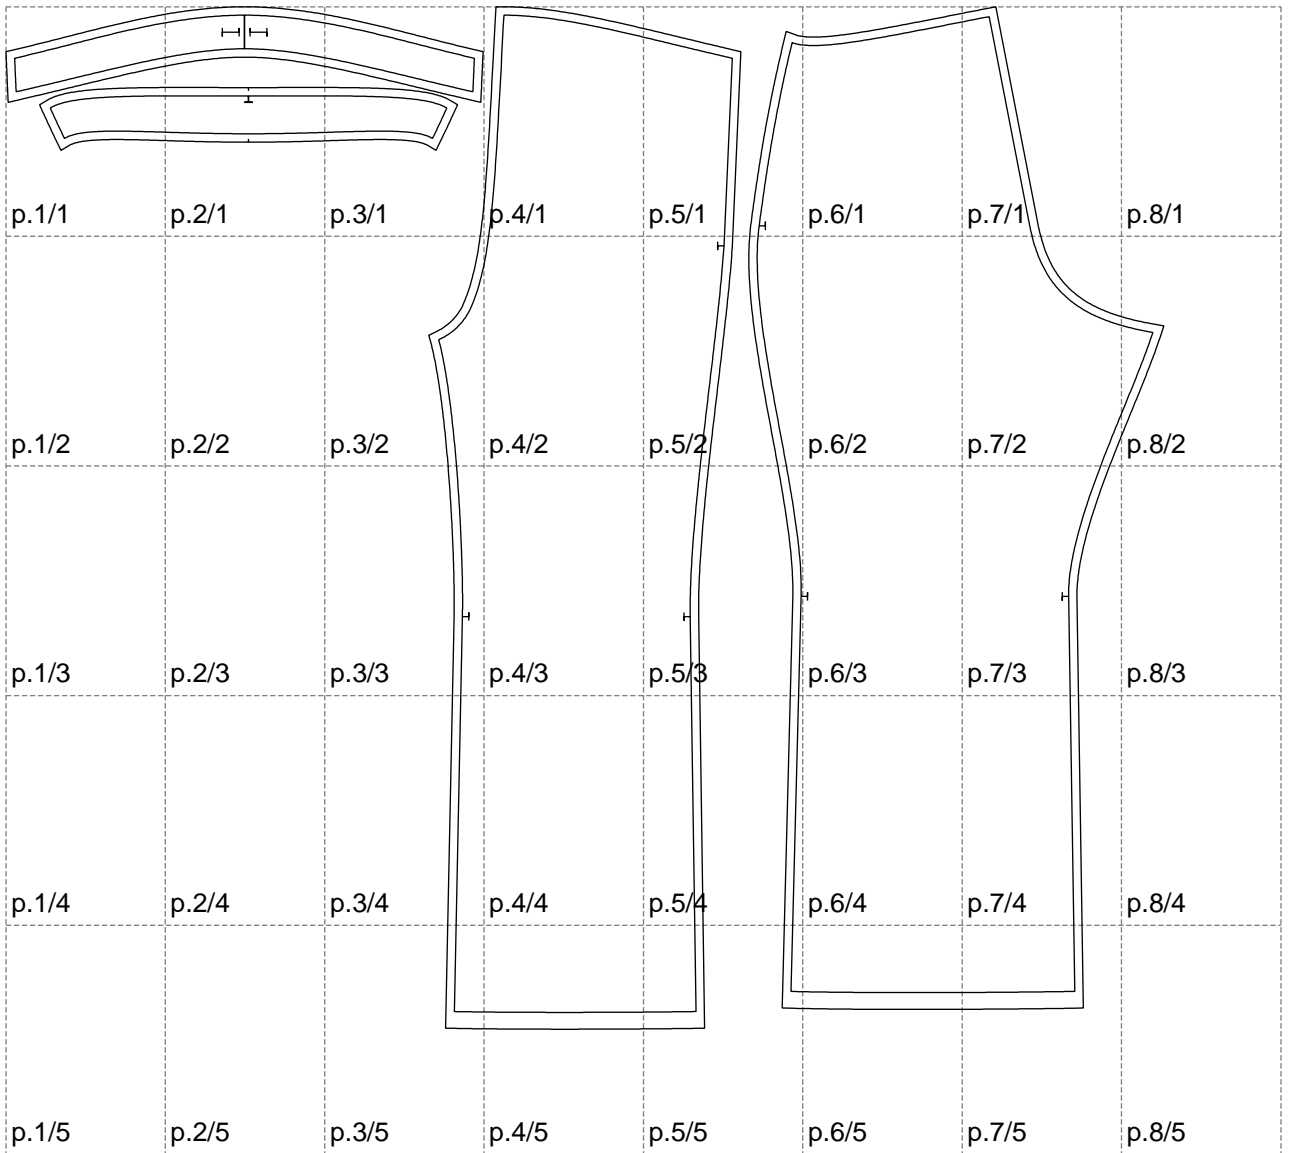

Not for print

Paper size: A4, size:1378.98 x1217.50 mm

# Example

size:1368.15 x2410.97 mm

Maneken =1 ver.0

rz\_1=170

rz\_16=116

rz\_17=100

rz\_18=98.8

rz\_19=124

rz\_20=121

---

. . . . .  
. . . . .  
. . . . .